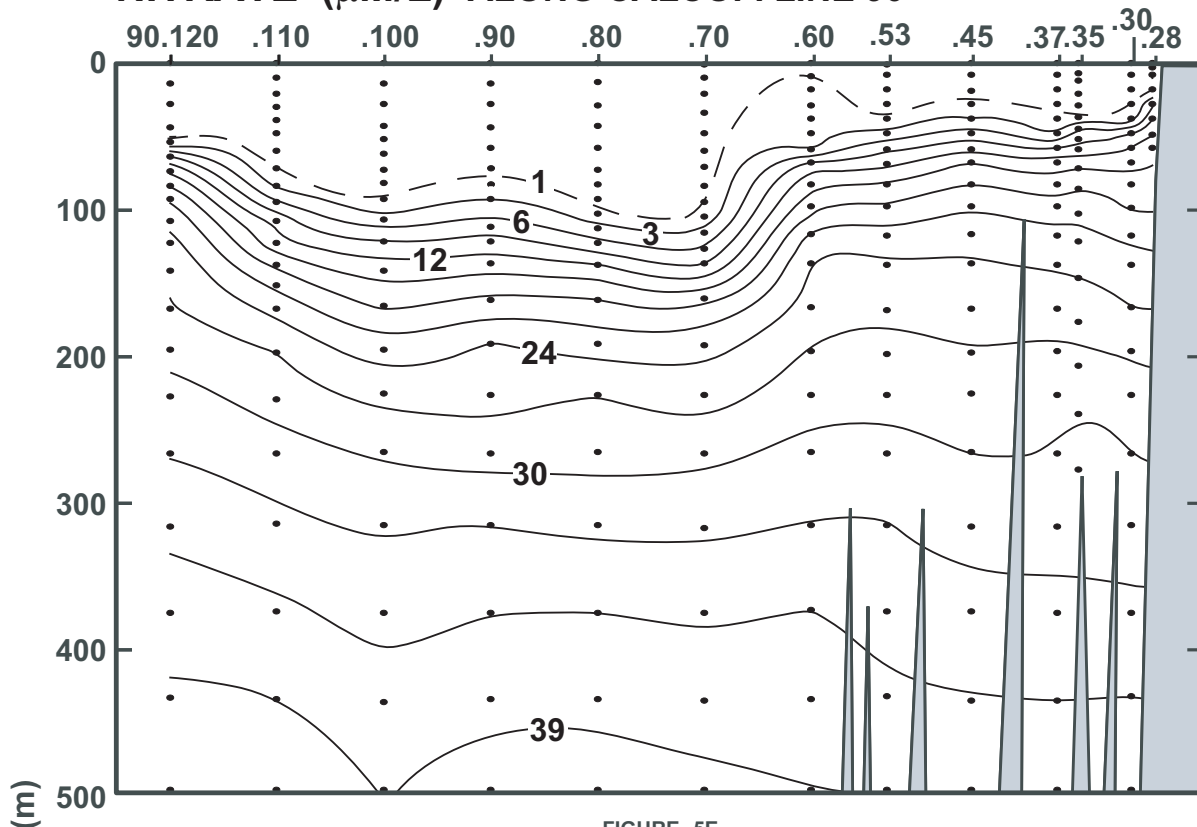

CALCOFI CRUISE 0401

09 - 12 January 2004

NITRATE ($\mu\text{M/L}$) ALONG CALCOFI LINE 90

FIGURE 5E

FIGURE 5F