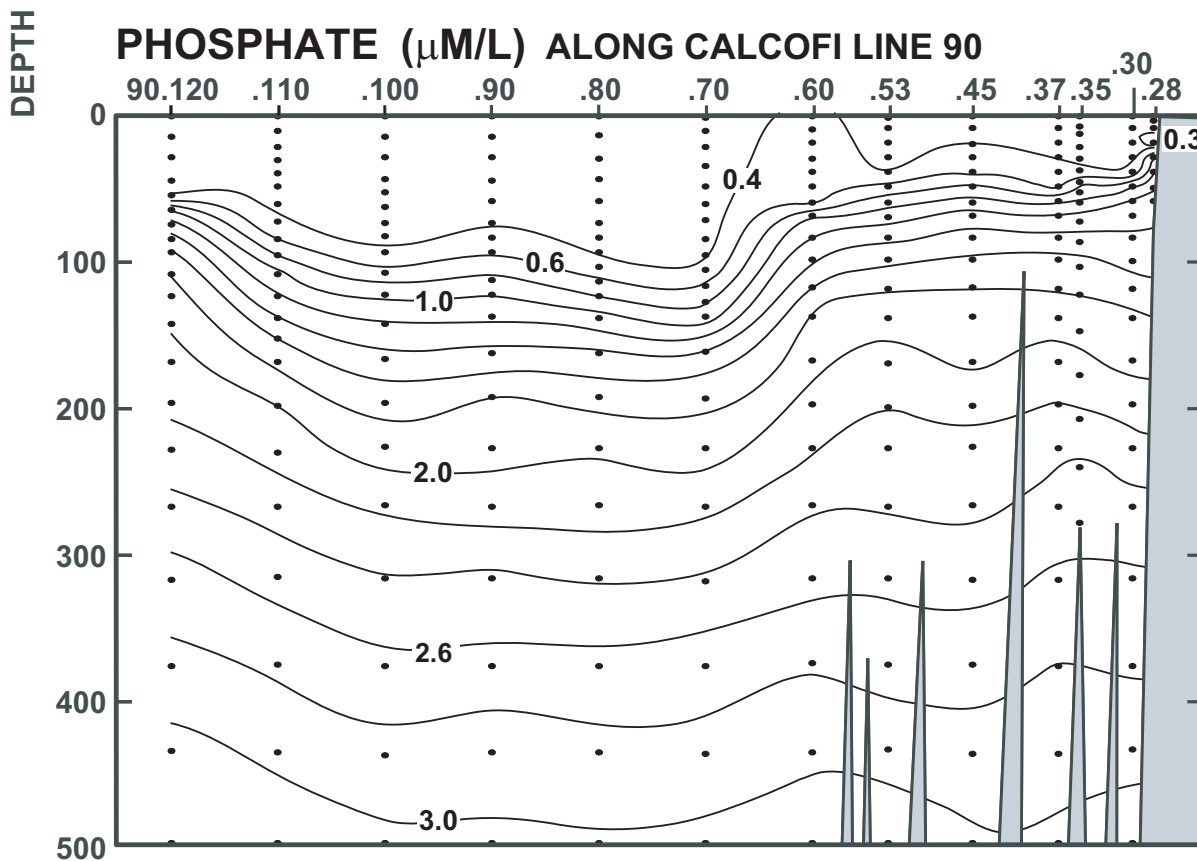

CALCOFI CRUISE 0401

09 - 12 January 2004

NITRATE ($\mu\text{M/L}$) ALONG CALCOFI LINE 90

FIGURE 5E

FIGURE 5F