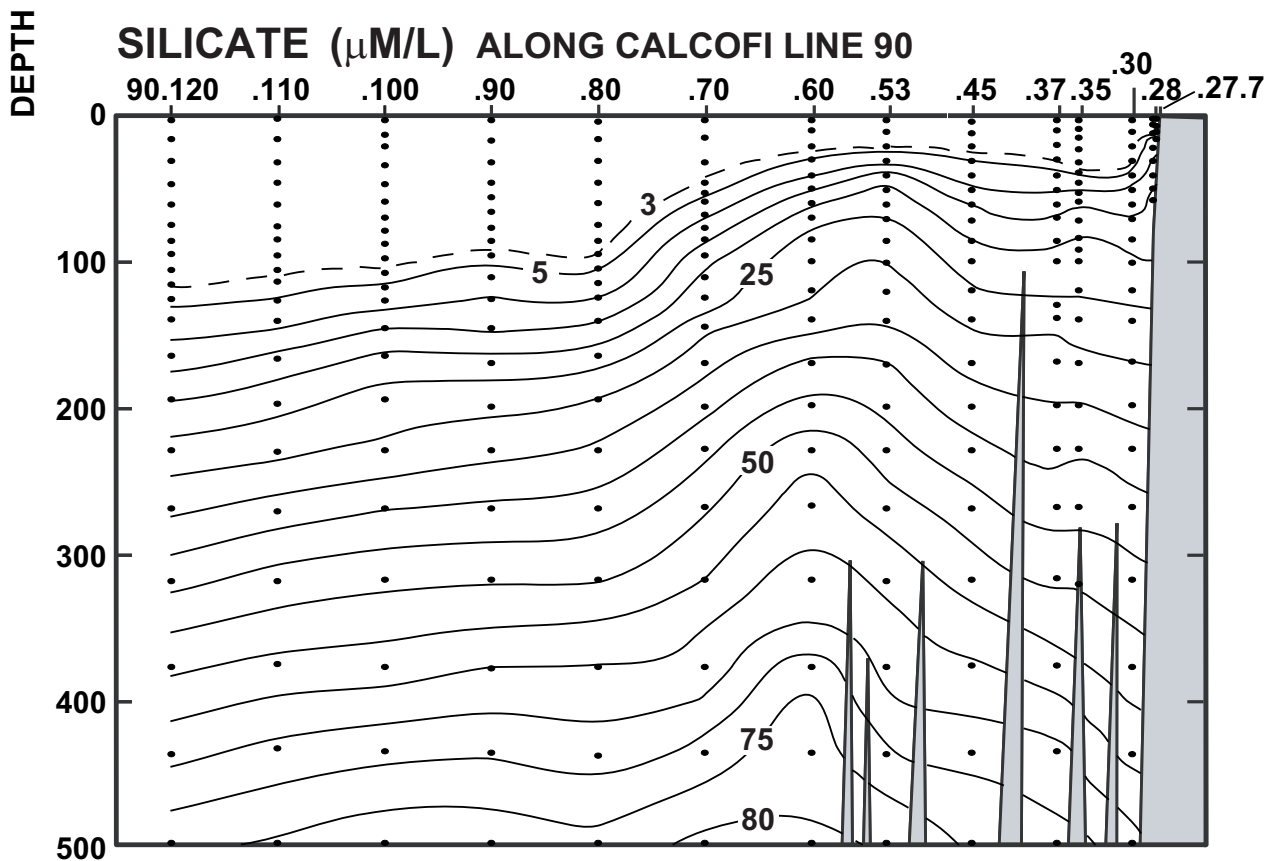

CALCOFI CRUISE 0407

15 -18 July 2004

SALINITY ALONG CALCOFI LINE 90

FIGURE 5C

FIGURE 5D