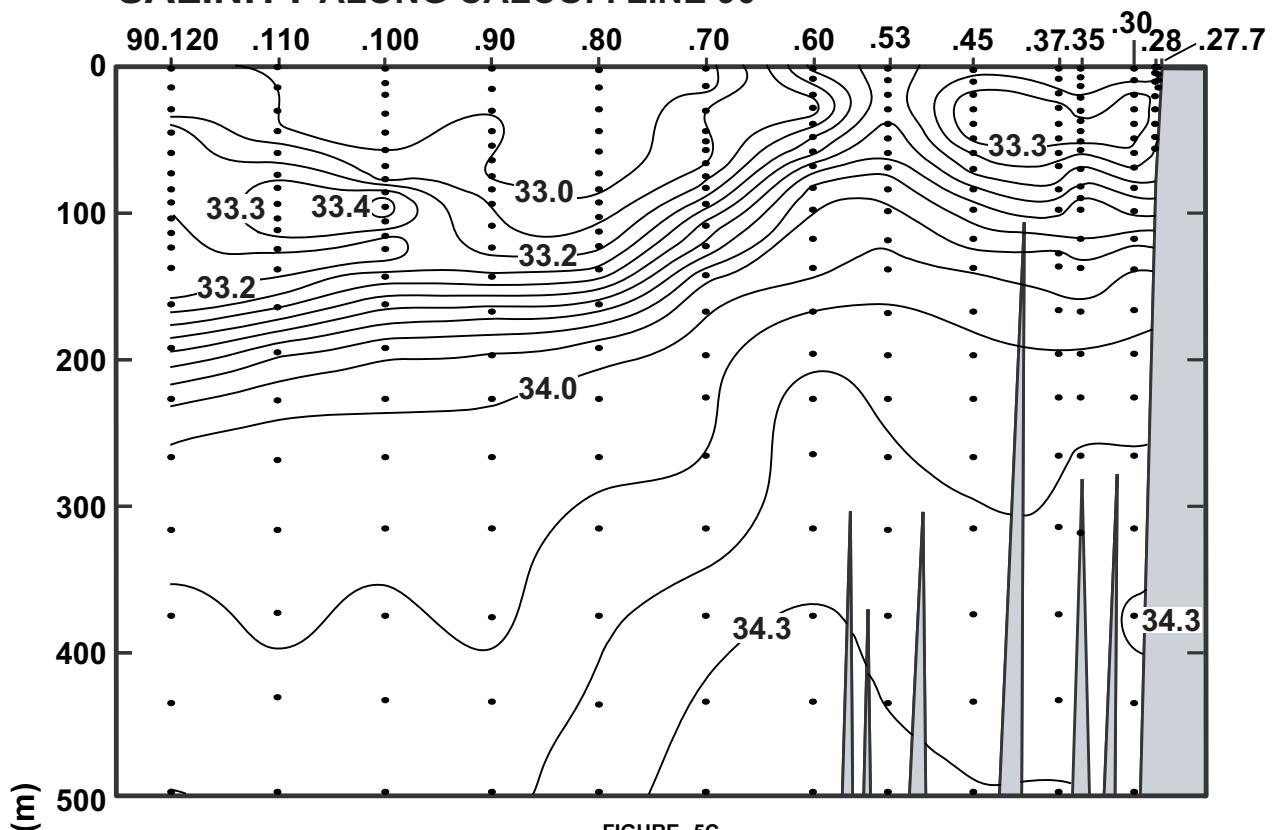

CALCOFI CRUISE 0407

15 -18 July 2004

SALINITY ALONG CALCOFI LINE 90

FIGURE 5C

FIGURE 5D