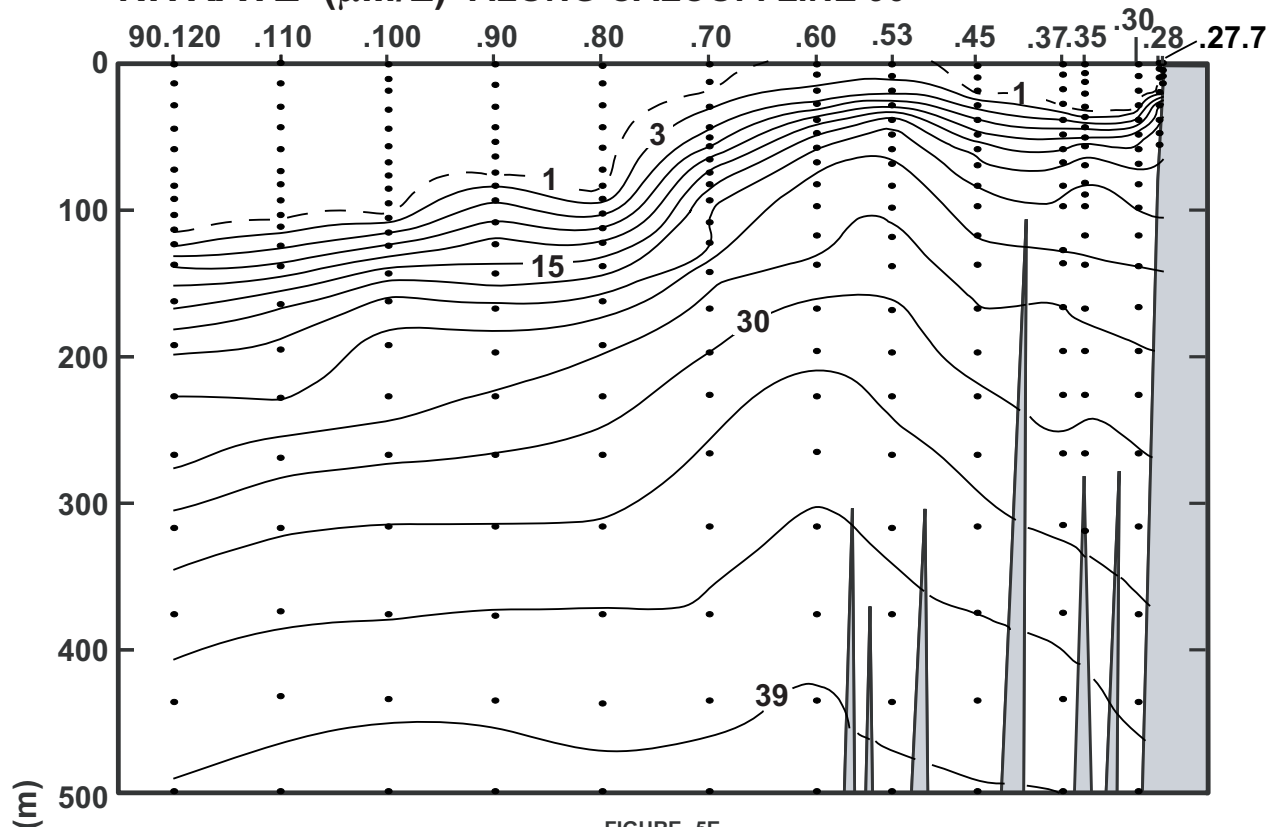

CALCOFI CRUISE 0407

15-18 July 2006

NITRATE ($\mu\text{M/L}$) ALONG CALCOFI LINE 90

FIGURE 5E

FIGURE 5F