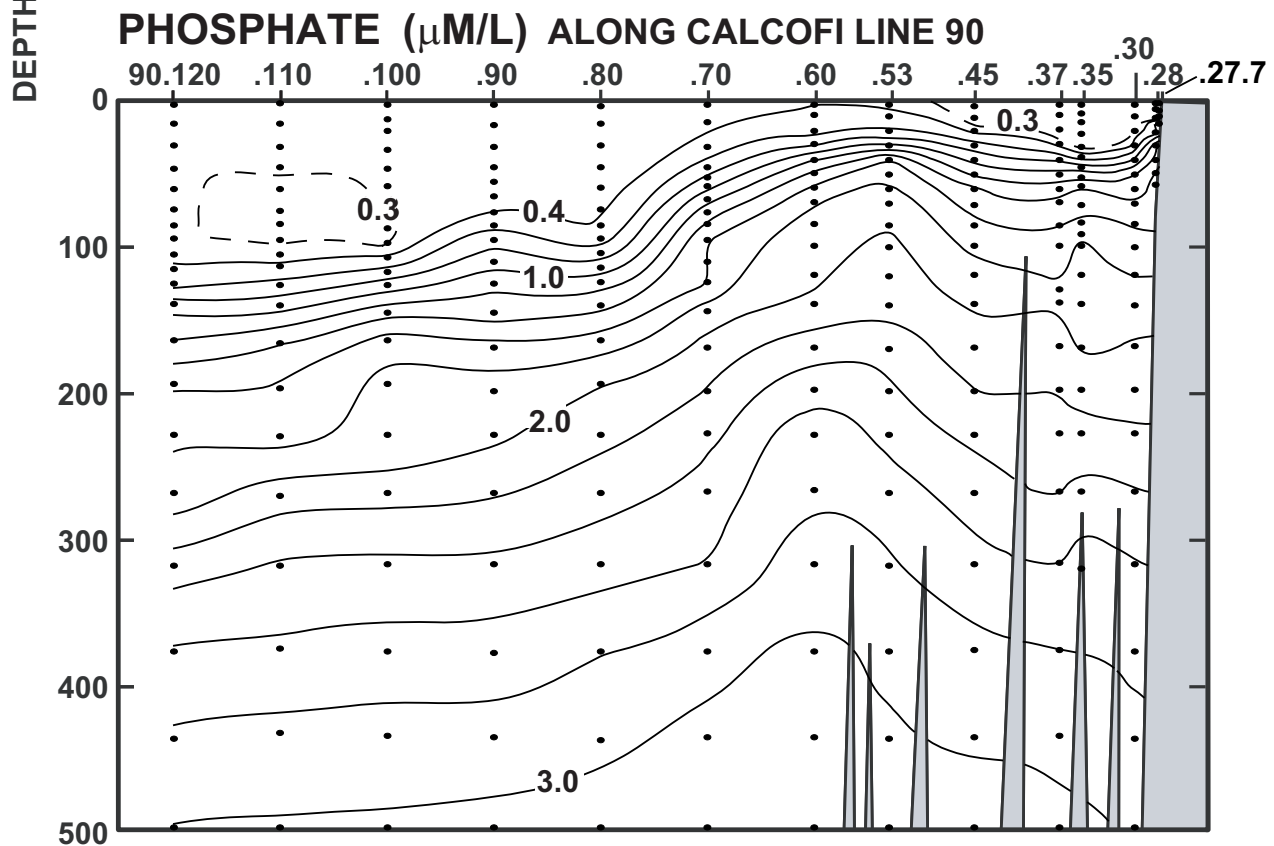

CALCOFI CRUISE 0407

15-18 July 2006

NITRATE ($\mu\text{M/L}$) ALONG CALCOFI LINE 90

FIGURE 5E

FIGURE 5F