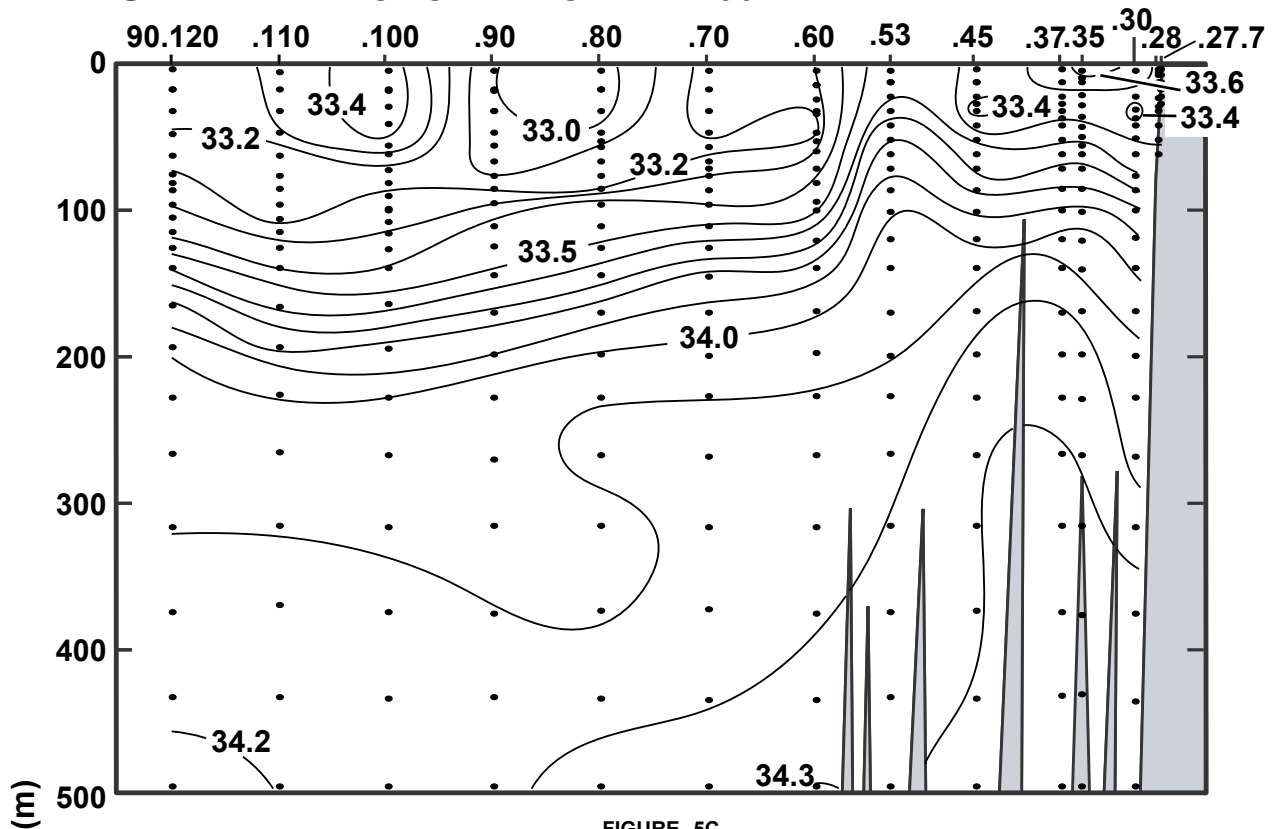

CALCOFI CRUISE 0607

12 - 15 July 2006

SALINITY ALONG CALCOFI LINE 90

FIGURE 5C

FIGURE 5D