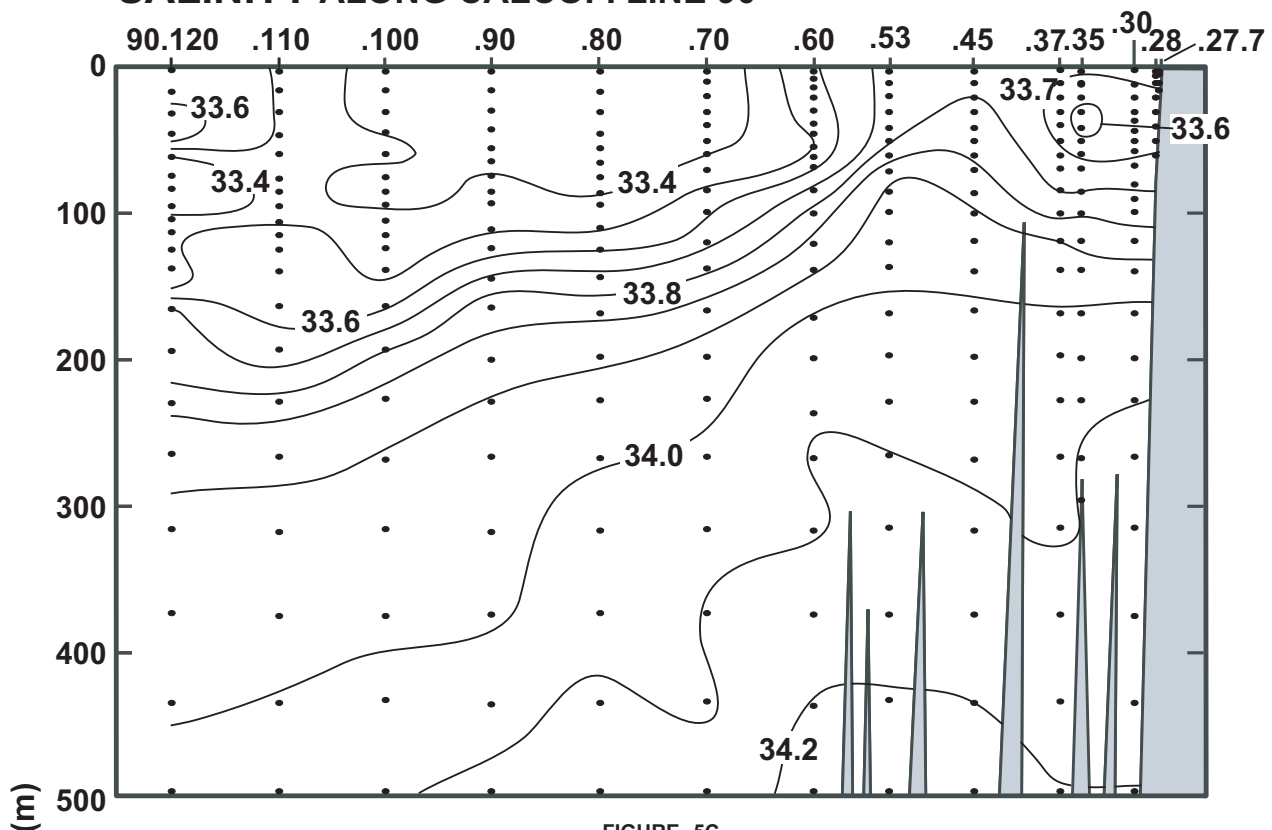

CALCOFI CRUISE 0707

2- 5 July 2007

SALINITY ALONG CALCOFI LINE 90

FIGURE 5C

FIGURE 5D