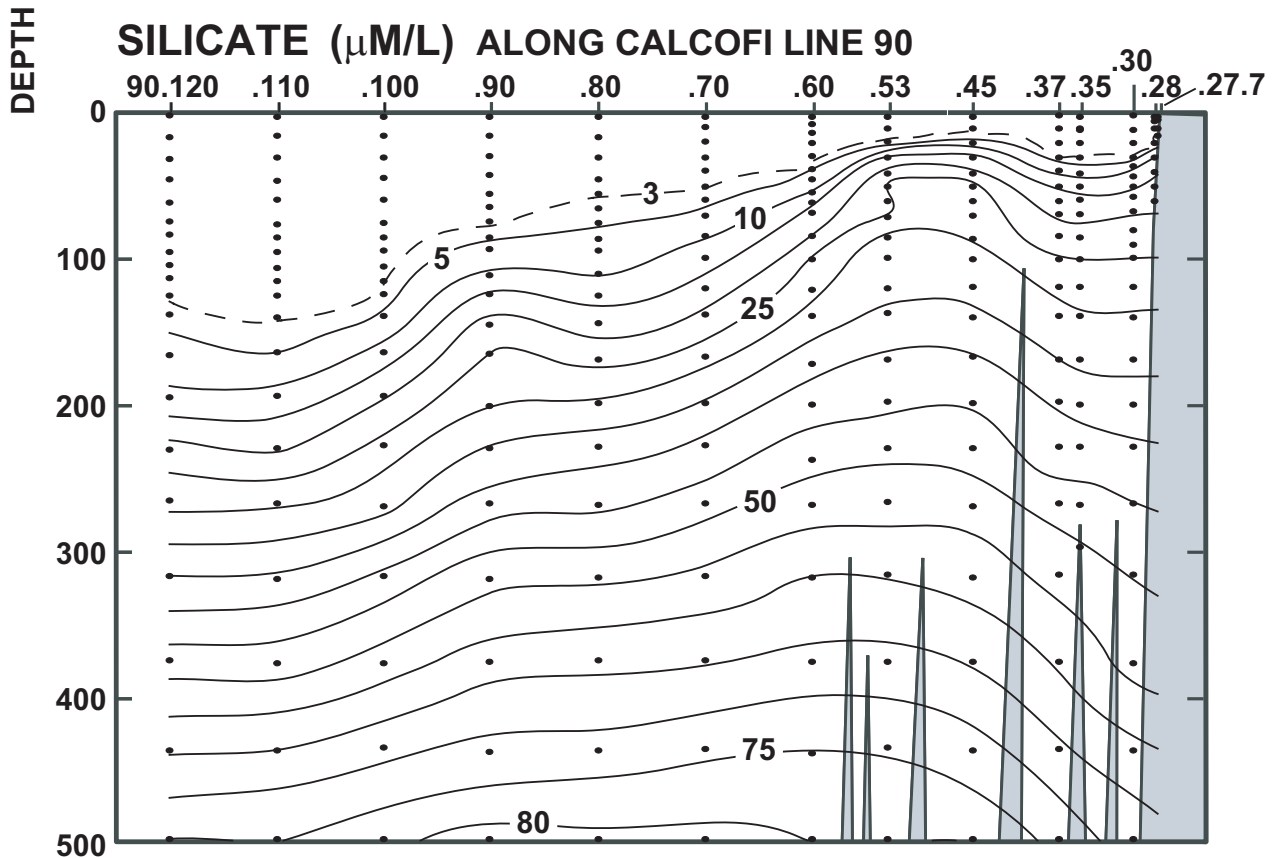

CALCOFI CRUISE 0707

2- 5 July 2007

SALINITY ALONG CALCOFI LINE 90

FIGURE 5C

FIGURE 5D