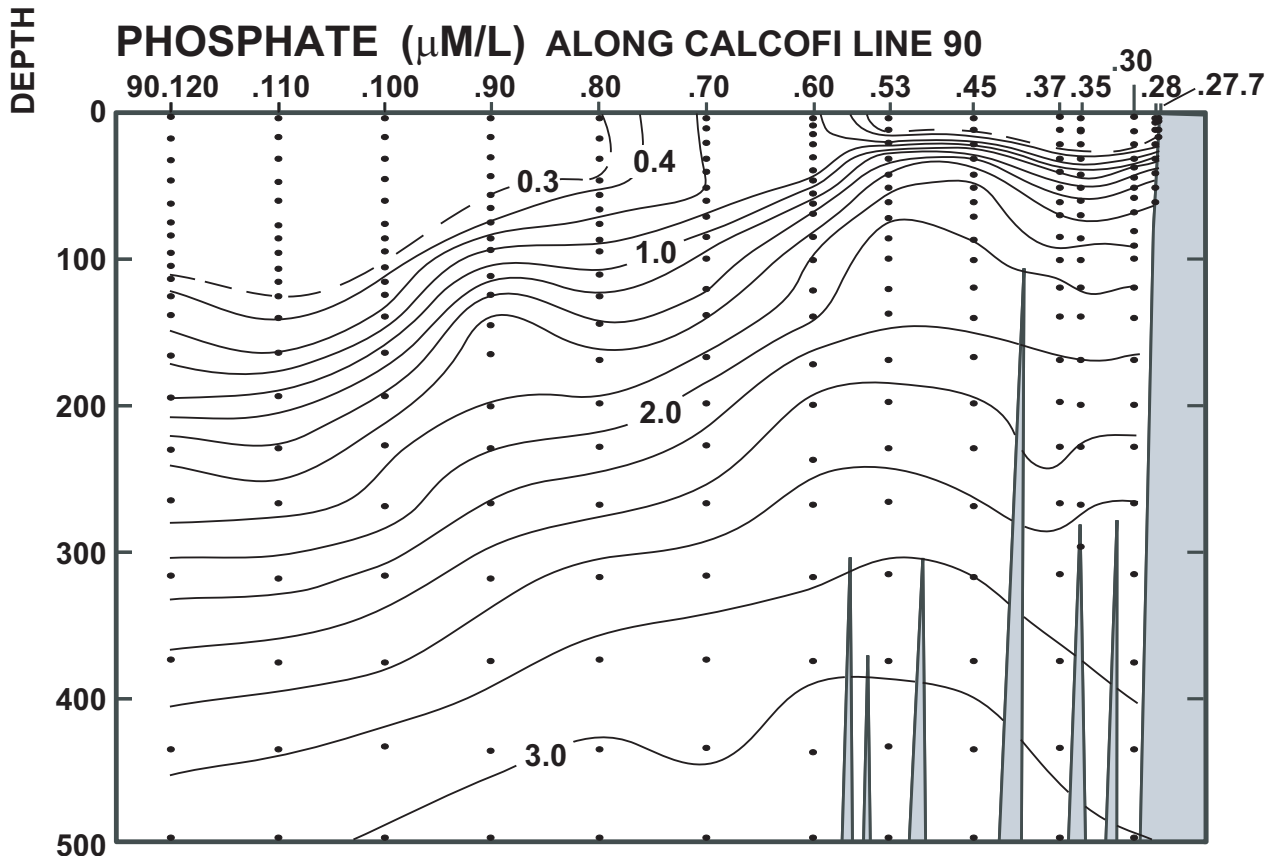

CALCOFI CRUISE 0707

2 - 5 July 2007

NITRATE ($\mu\text{M/L}$) ALONG CALCOFI LINE 90

FIGURE 5E

FIGURE 5F