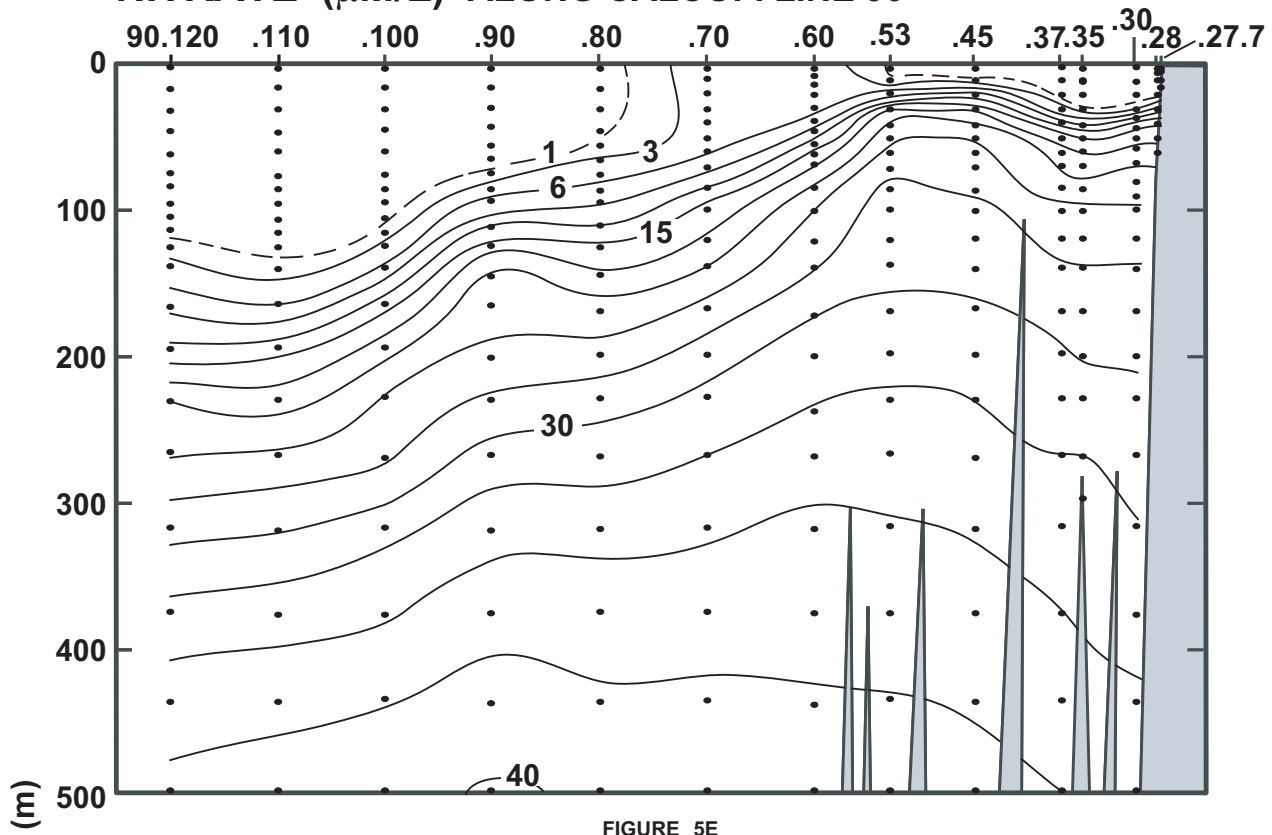

CALCOFI CRUISE 0707

2 - 5 July 2007

NITRATE ($\mu\text{M/L}$) ALONG CALCOFI LINE 90

FIGURE 5E

FIGURE 5F