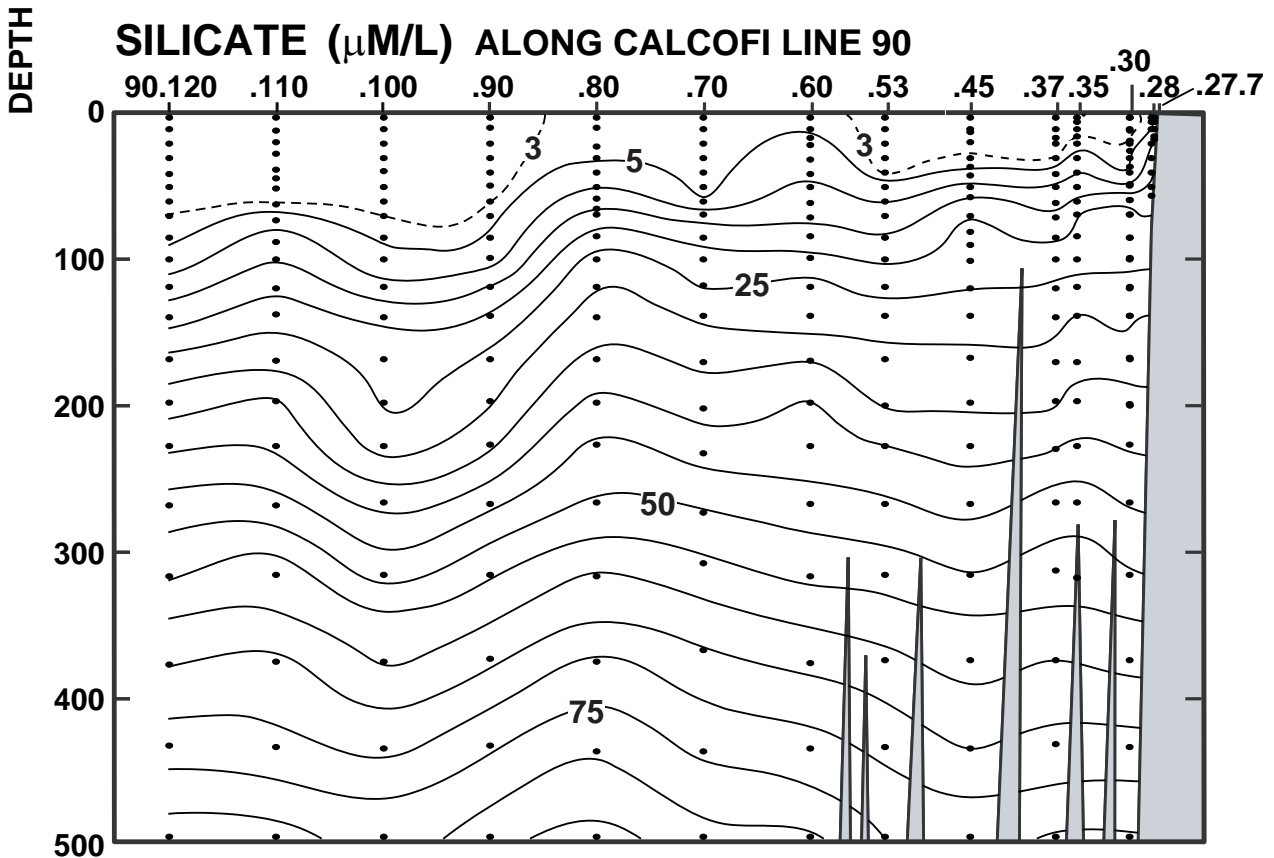

CALCOFI CRUISE 0801

11- 14 January 2008

SALINITY ALONG CALCOFI LINE 90

FIGURE 5C

FIGURE 5D