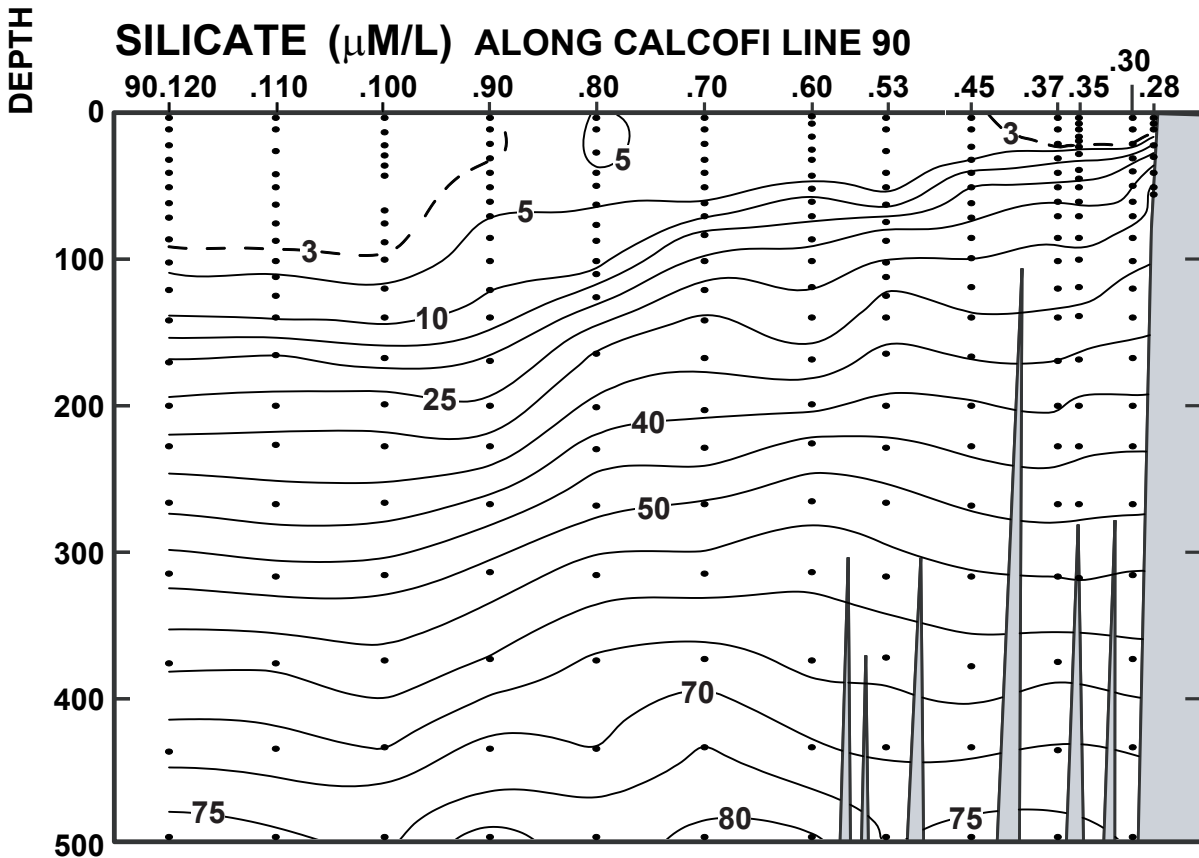

CALCOFI CRUISE 2008

28 March - 1 April 2008

SALINITY ALONG CALCOFI LINE 90

FIGURE 5C

FIGURE 5D