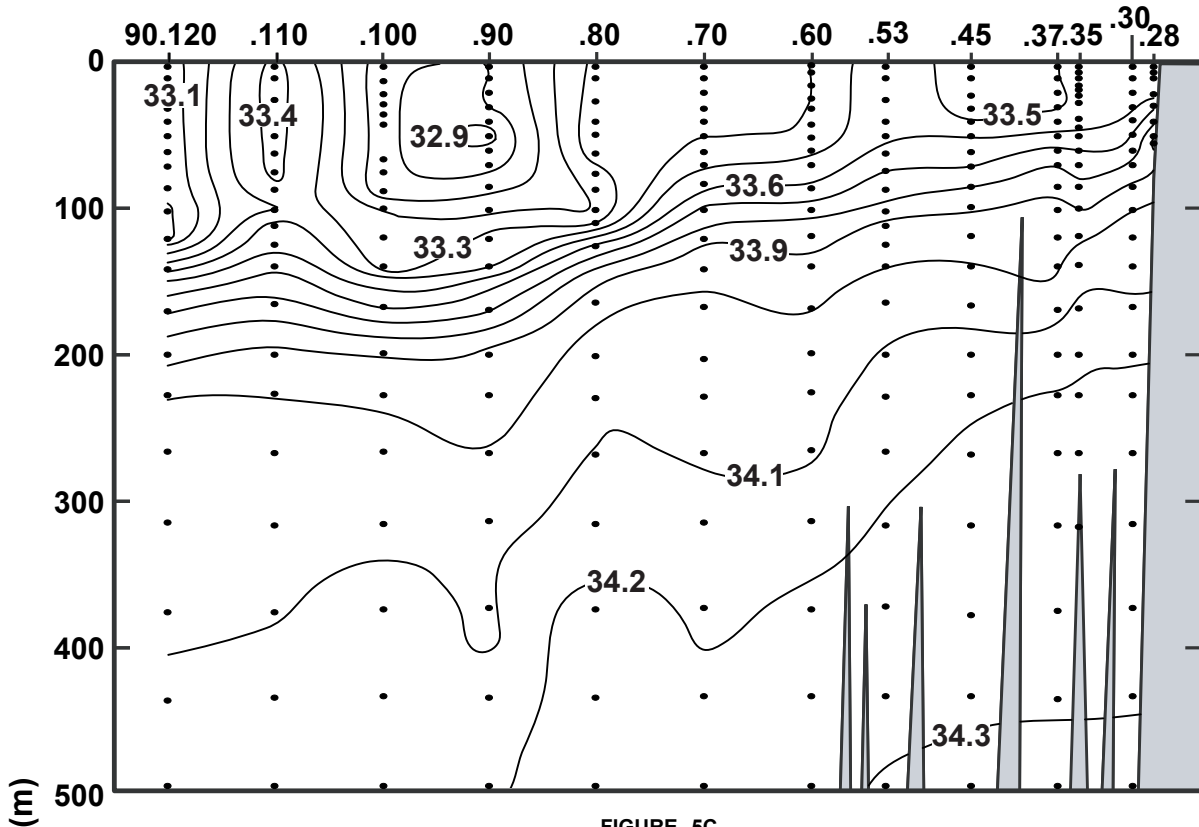

CALCOFI CRUISE 2008

28 March - 1 April 2008

SALINITY ALONG CALCOFI LINE 90

FIGURE 5C

FIGURE 5D