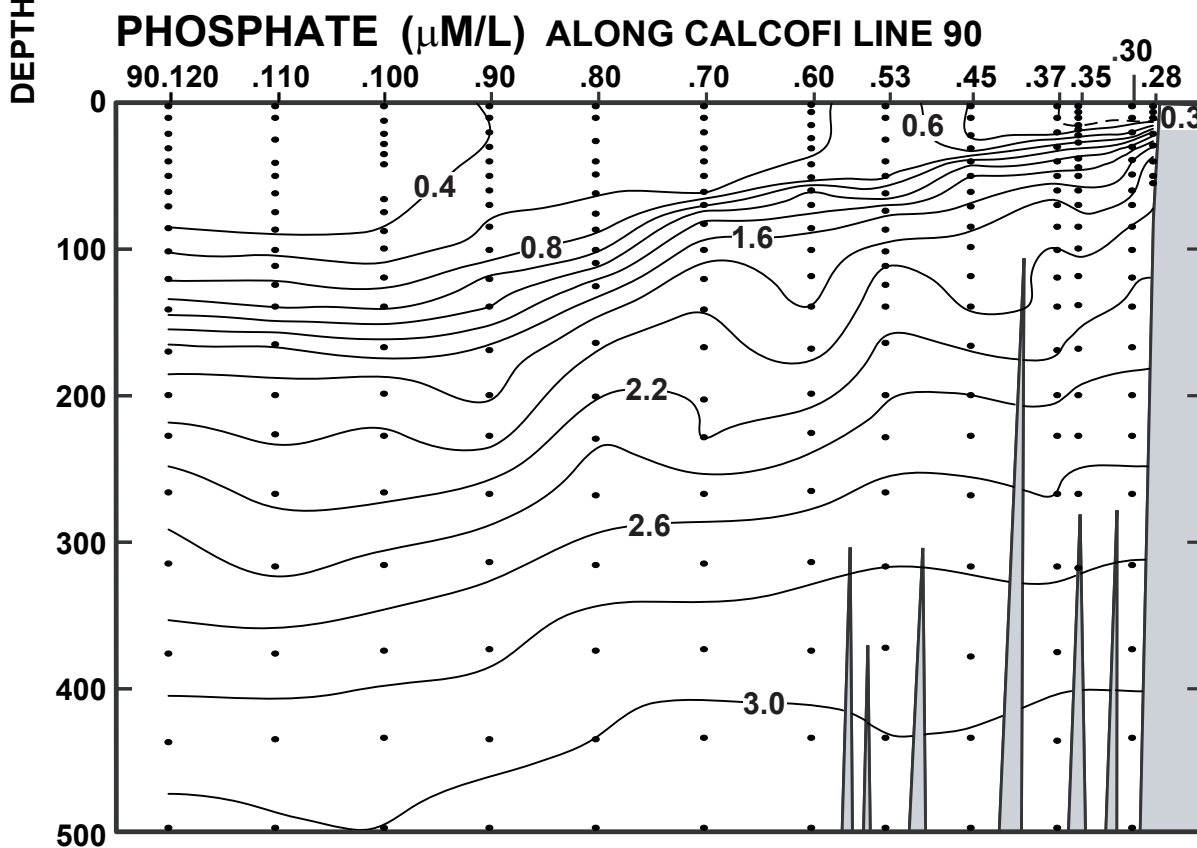

CALCOFI CRUISE 0804

28 March - 1 April 2008

NITRATE ($\mu\text{M/L}$) ALONG CALCOFI LINE 90

FIGURE 5E

FIGURE 5F