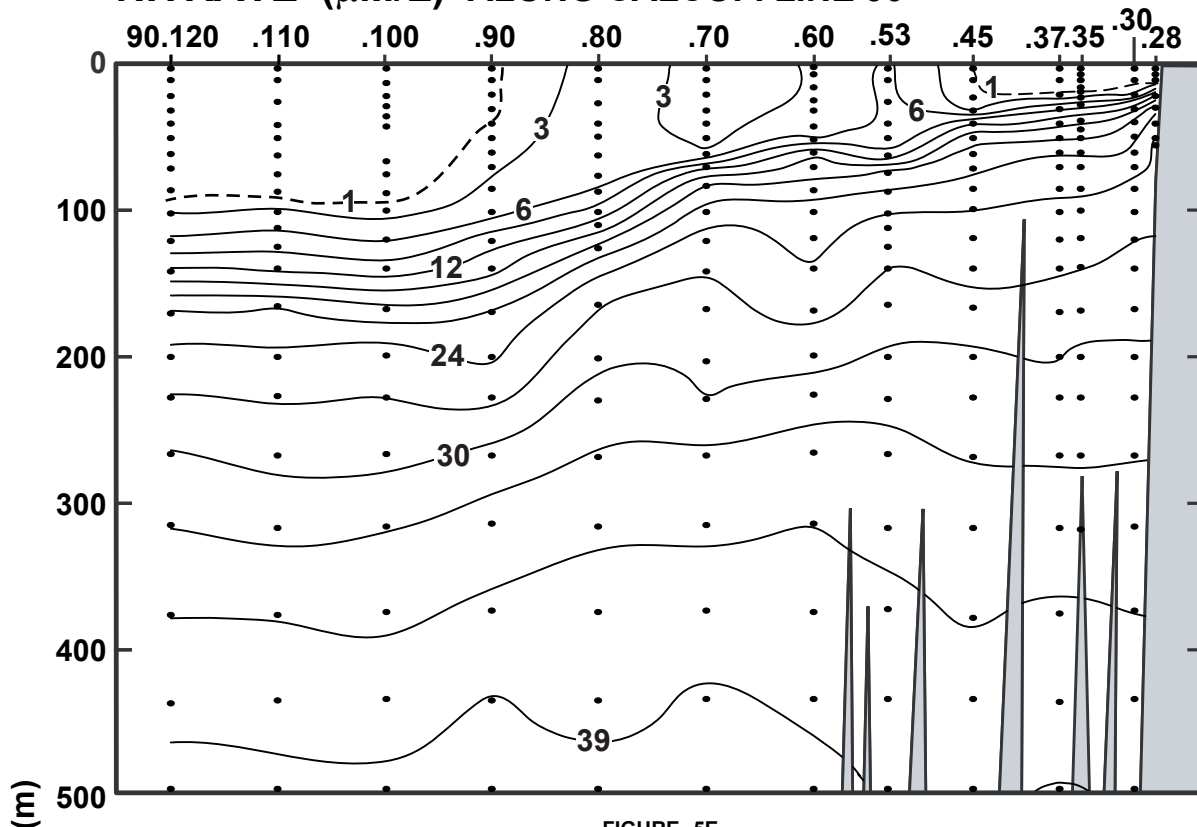

CALCOFI CRUISE 0804

28 March - 1 April 2008

NITRATE ($\mu\text{M/L}$) ALONG CALCOFI LINE 90

FIGURE 5E

FIGURE 5F