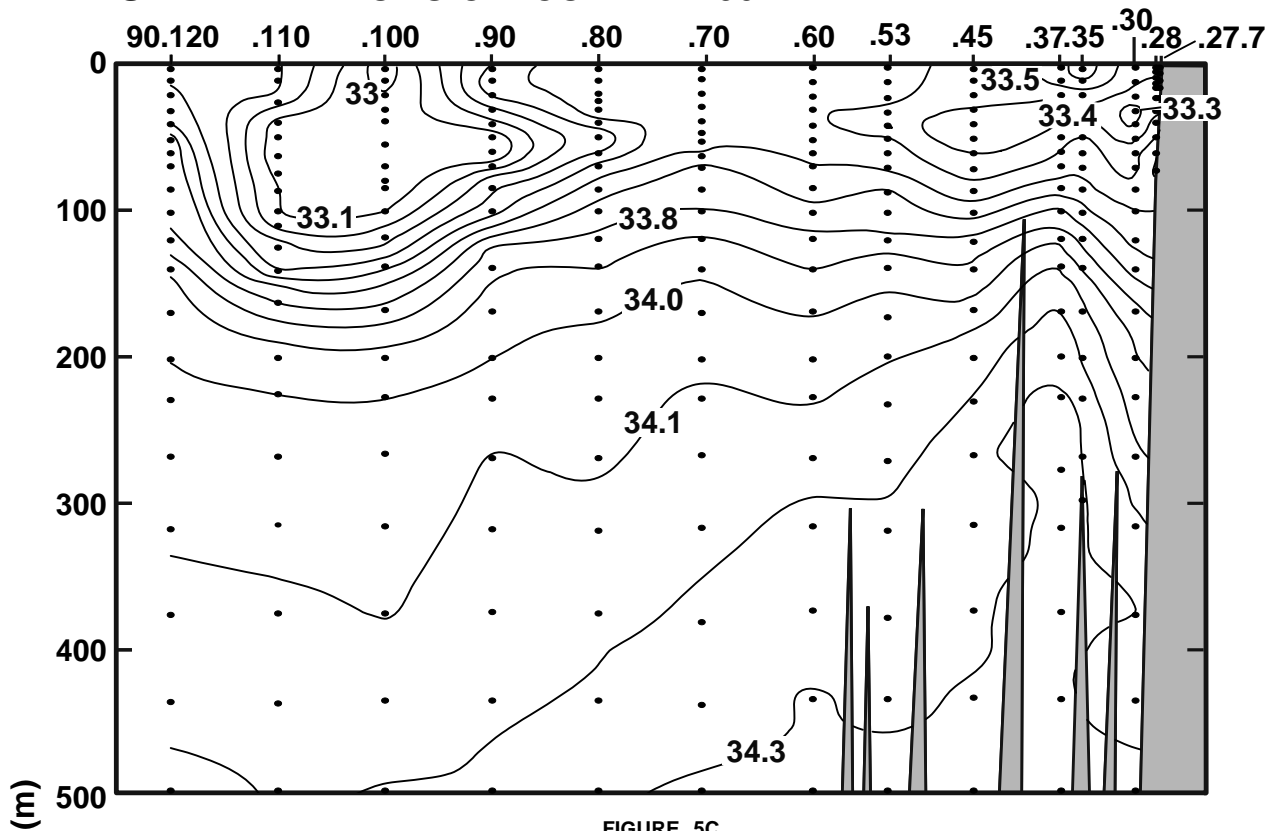

CALCOFI CRUISE 0808

18 - 21 August 2008

SALINITY ALONG CALCOFI LINE 90

FIGURE 5C

FIGURE 5D