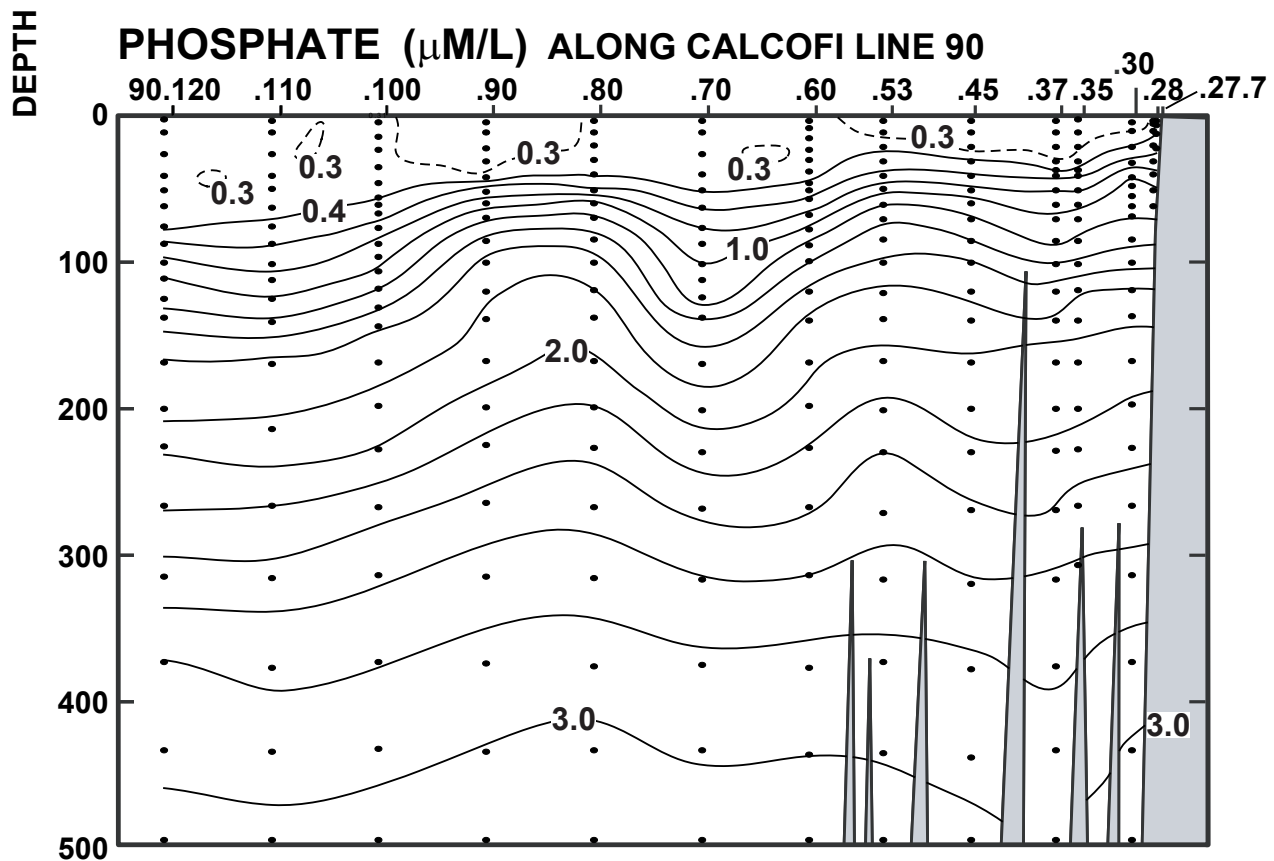

CALCOFI CRUISE 0810

18 - 20 October 2008

NITRATE ($\mu\text{M/L}$) ALONG CALCOFI LINE 90

FIGURE 5E

FIGURE 5F