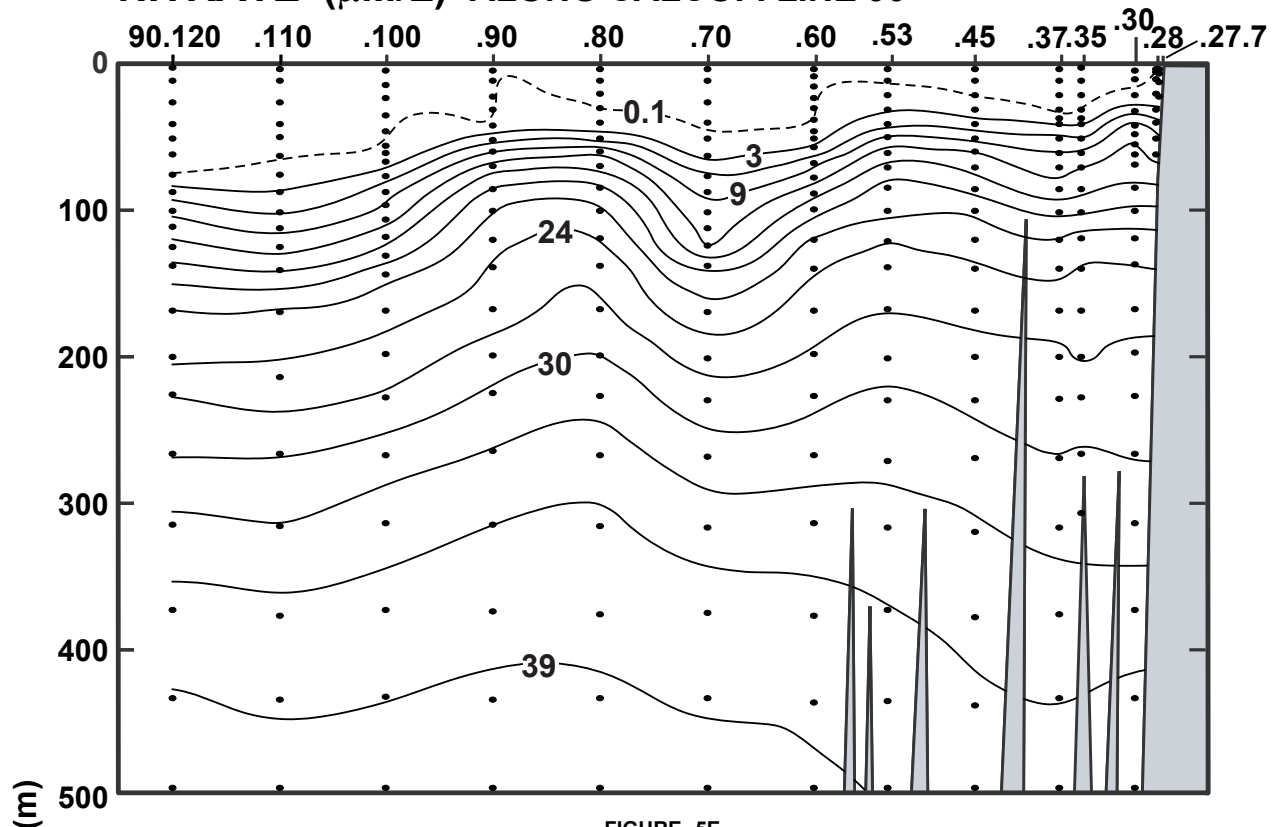

CALCOFI CRUISE 0810

18 - 20 October 2008

NITRATE ($\mu\text{M/L}$) ALONG CALCOFI LINE 90

FIGURE 5E

FIGURE 5F