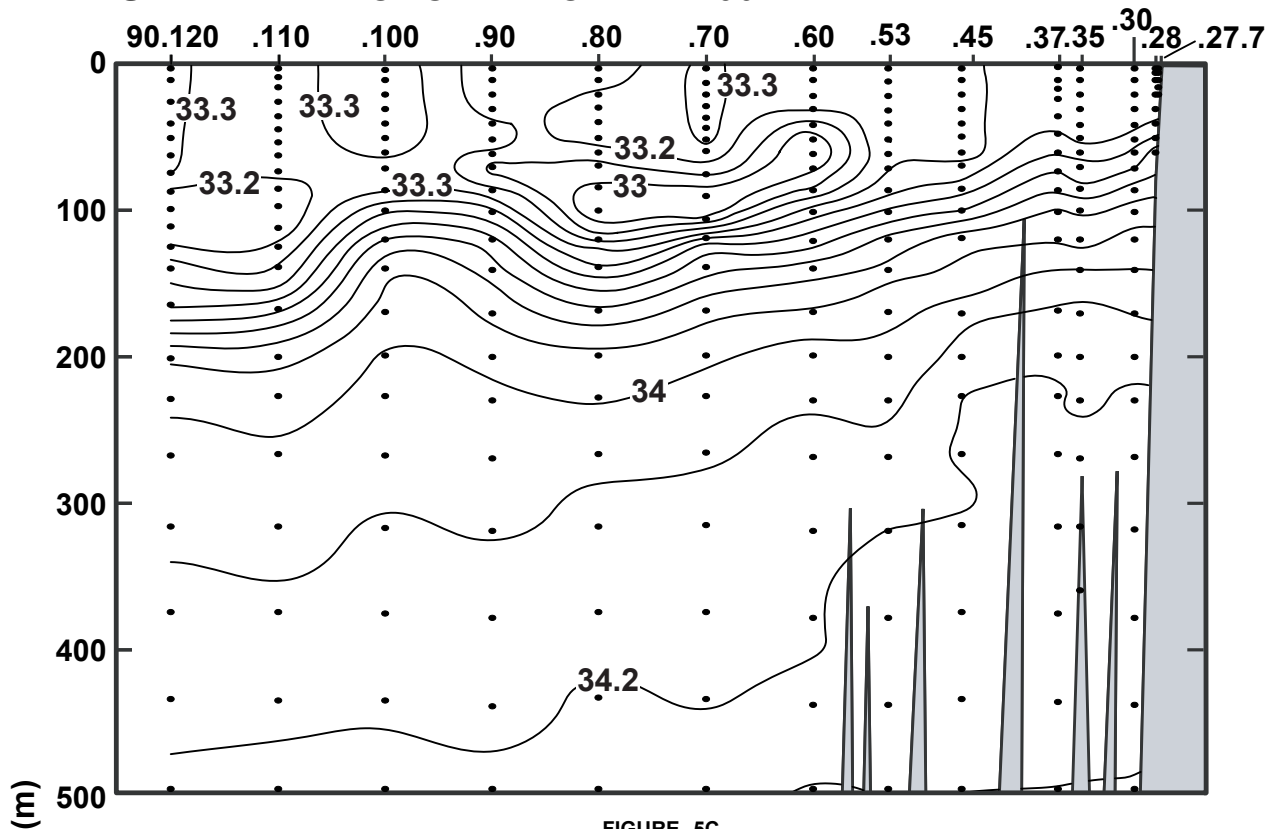

CALCOFI CRUISE 0901

11 - 14 January 2009

SALINITY ALONG CALCOFI LINE 90

FIGURE 5C

FIGURE 5D