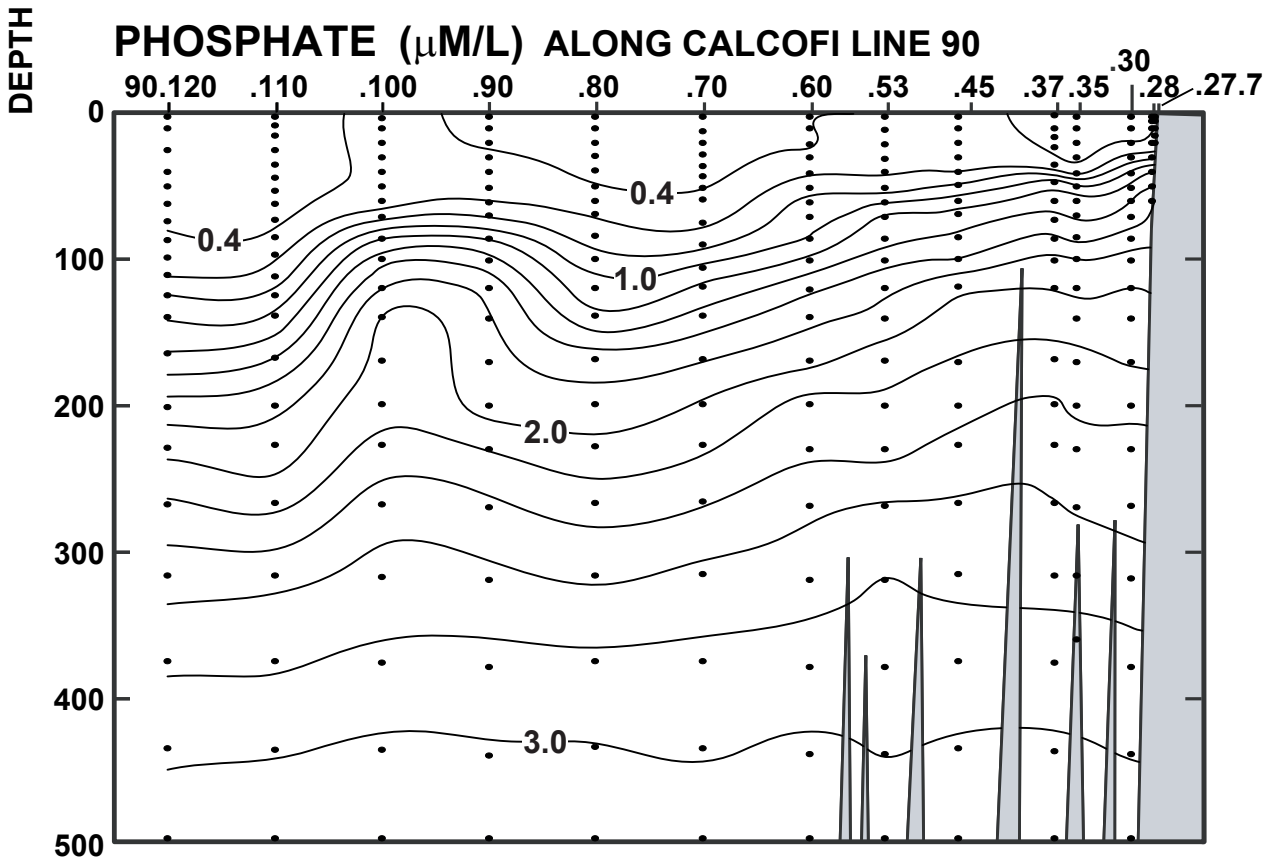

CALCOFI CRUISE 0901

11 - 14 January 2009

NITRATE ($\mu\text{M/L}$) ALONG CALCOFI LINE 90

FIGURE 5E

FIGURE 5F