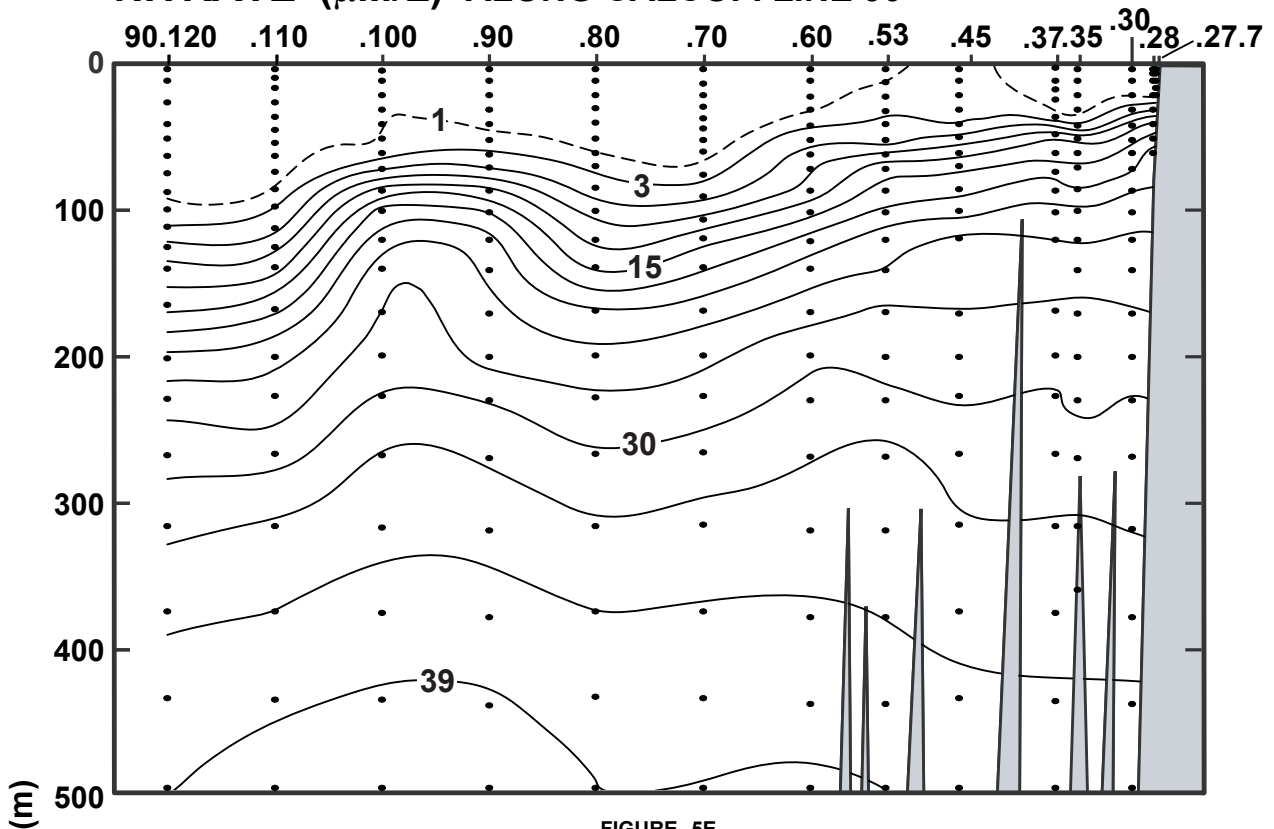

CALCOFI CRUISE 0901

11 - 14 January 2009

NITRATE ($\mu\text{M/L}$) ALONG CALCOFI LINE 90

FIGURE 5E

FIGURE 5F