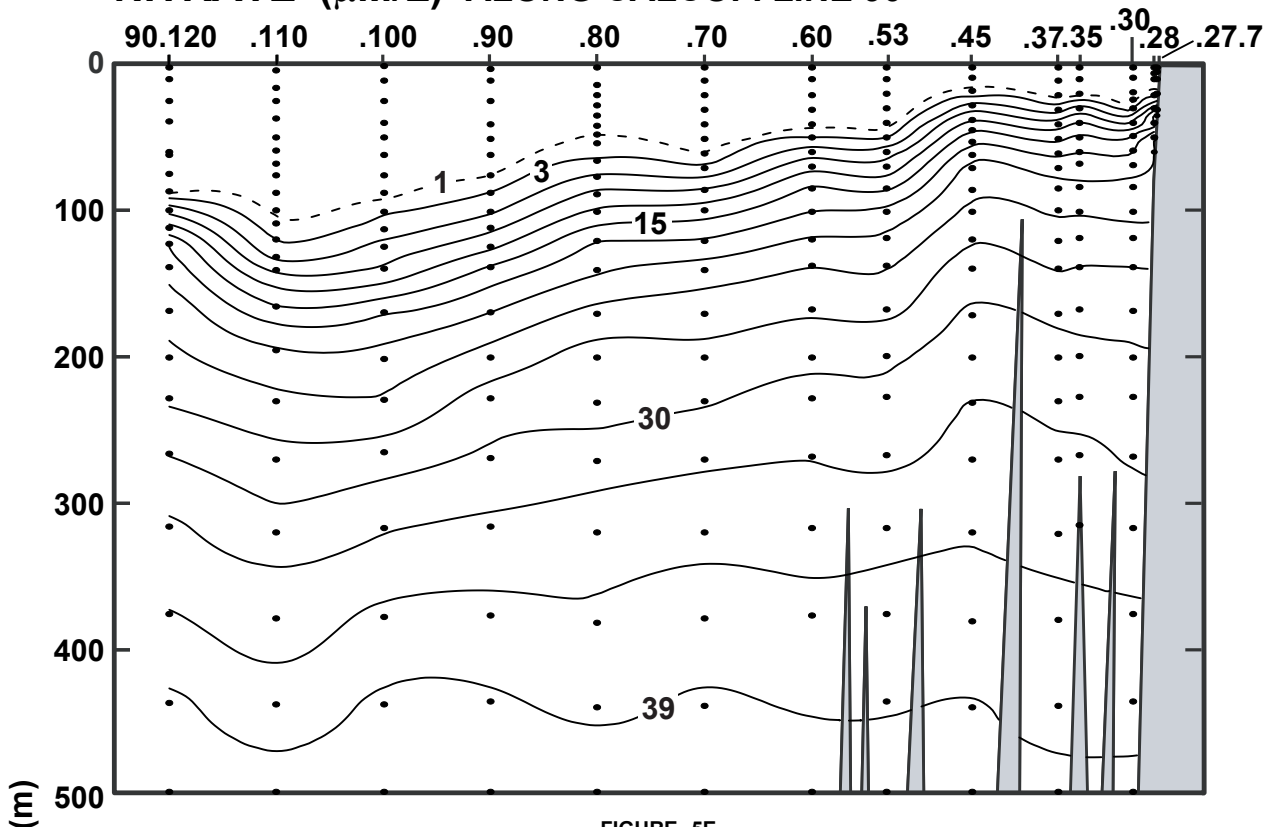

CALCOFI CRUISE 0903

11 - 14 March 2009

NITRATE ($\mu\text{M/L}$) ALONG CALCOFI LINE 90

FIGURE 5E

FIGURE 5F