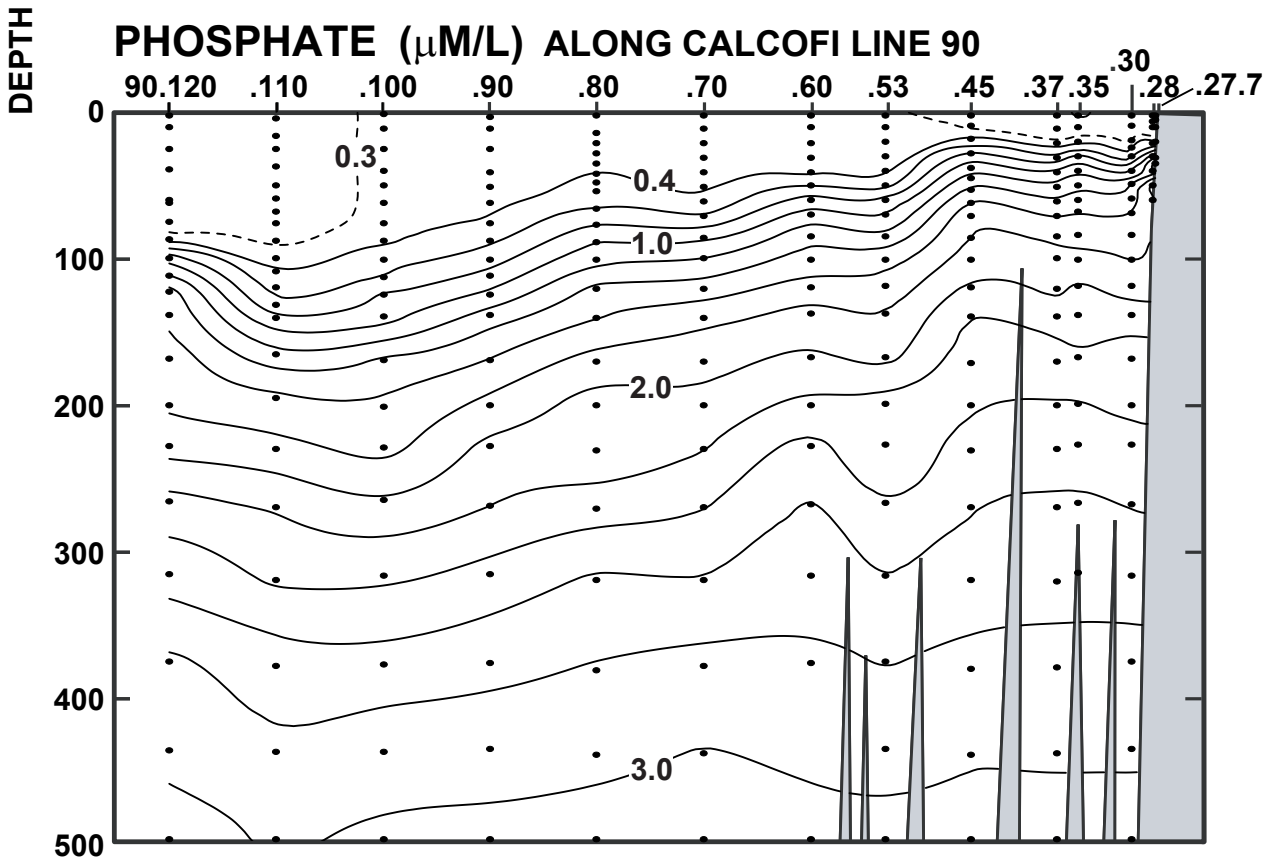

CALCOFI CRUISE 0903

11 - 14 March 2009

NITRATE ($\mu\text{M/L}$) ALONG CALCOFI LINE 90

FIGURE 5E

FIGURE 5F