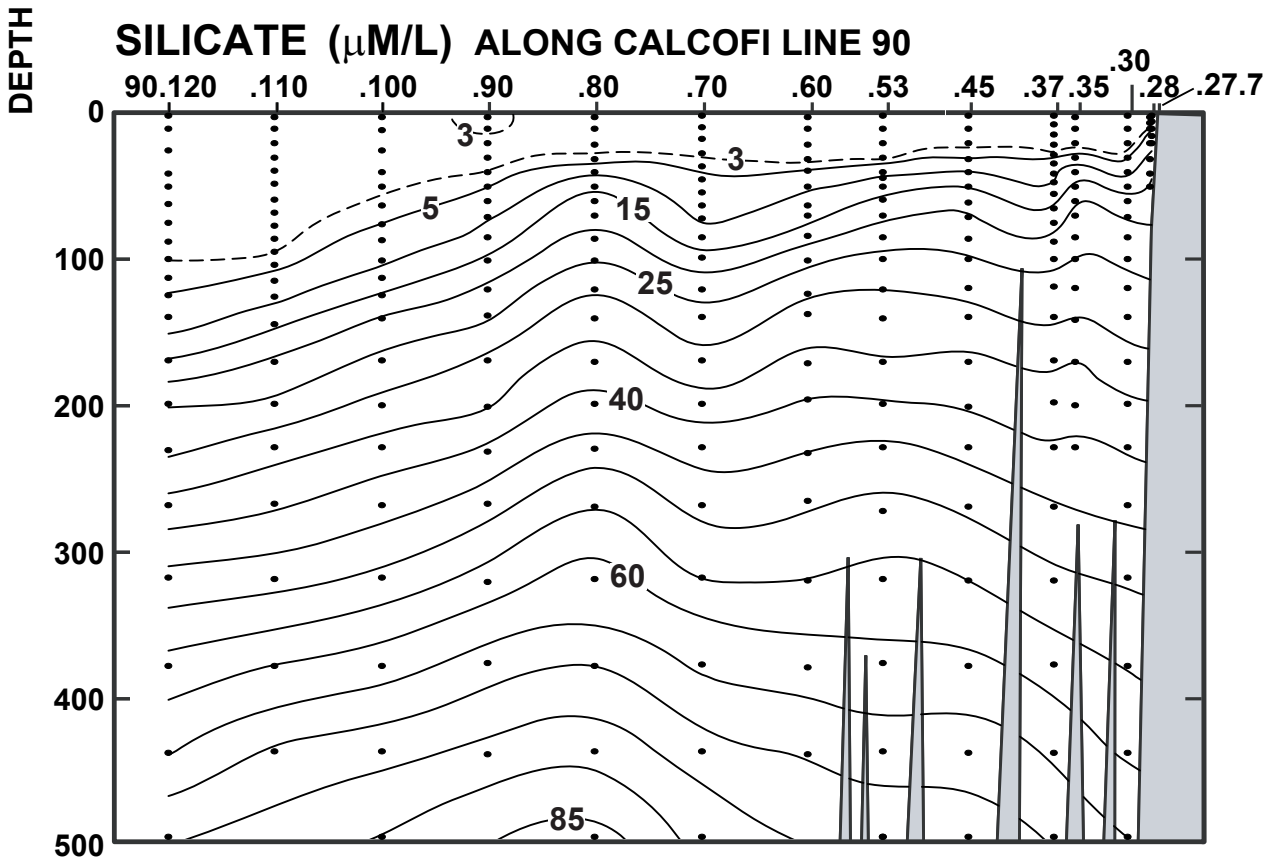

CALCOFI CRUISE 0907

18 - 21 July 2009

SALINITY ALONG CALCOFI LINE 90

FIGURE 5C

FIGURE 5D