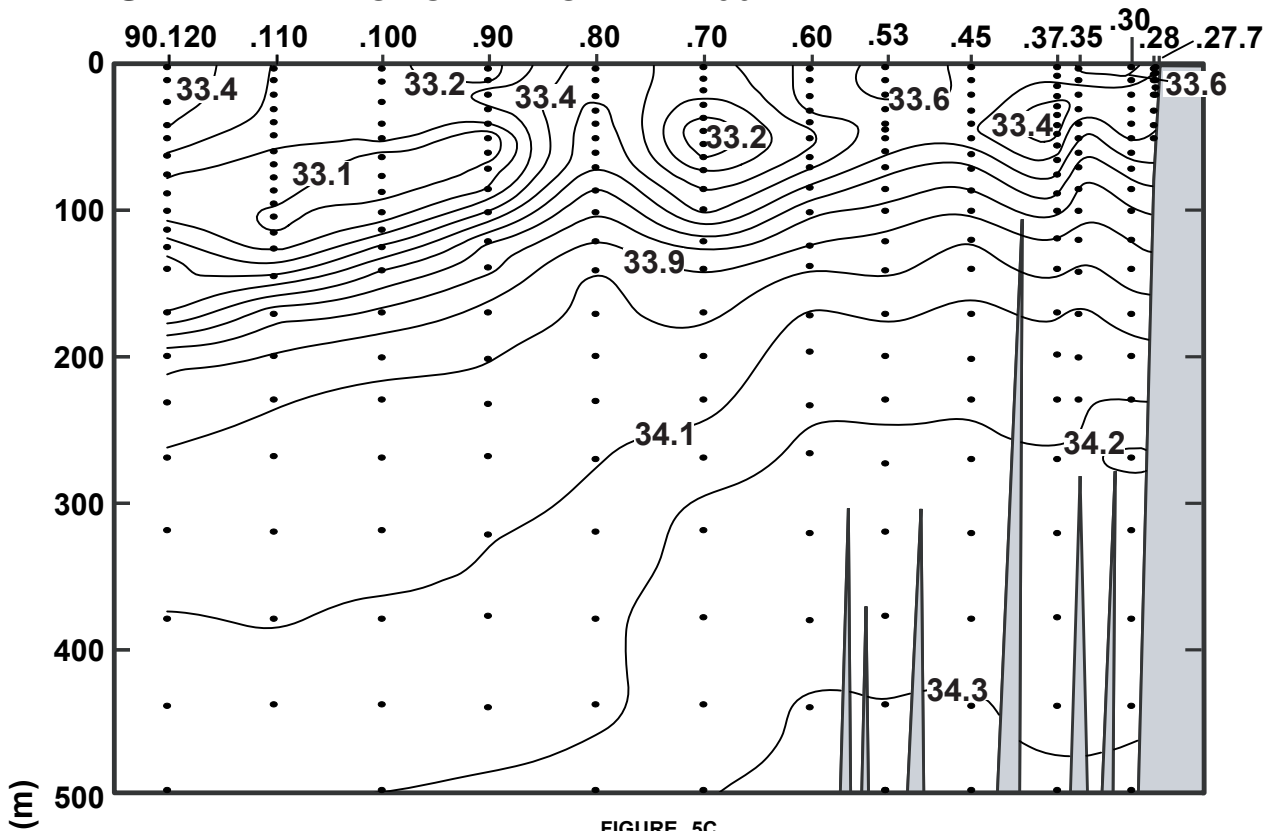

CALCOFI CRUISE 0907

18 - 21 July 2009

SALINITY ALONG CALCOFI LINE 90

FIGURE 5C

FIGURE 5D