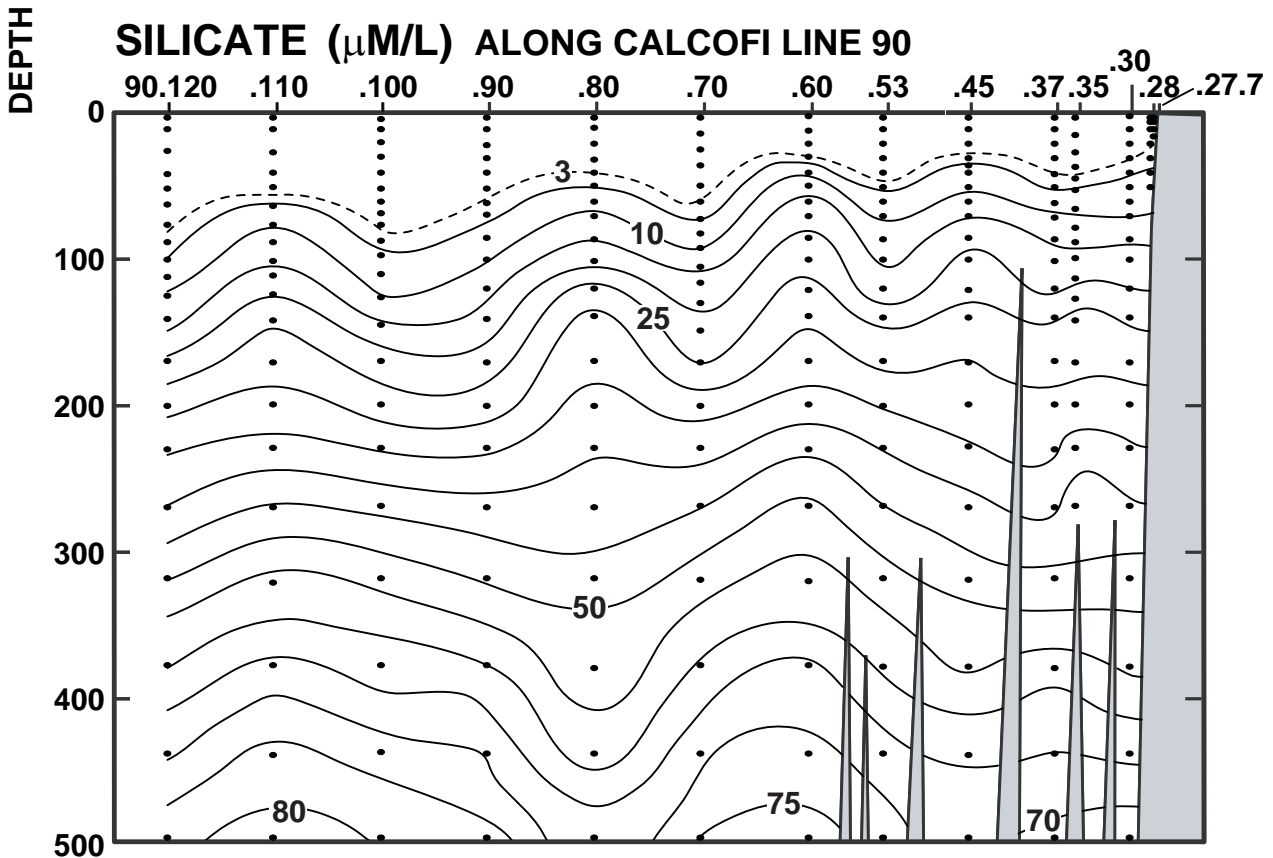

CALCOFI CRUISE 0911

10 - 13 November 2009

SALINITY ALONG CALCOFI LINE 90

FIGURE 5C

FIGURE 5D