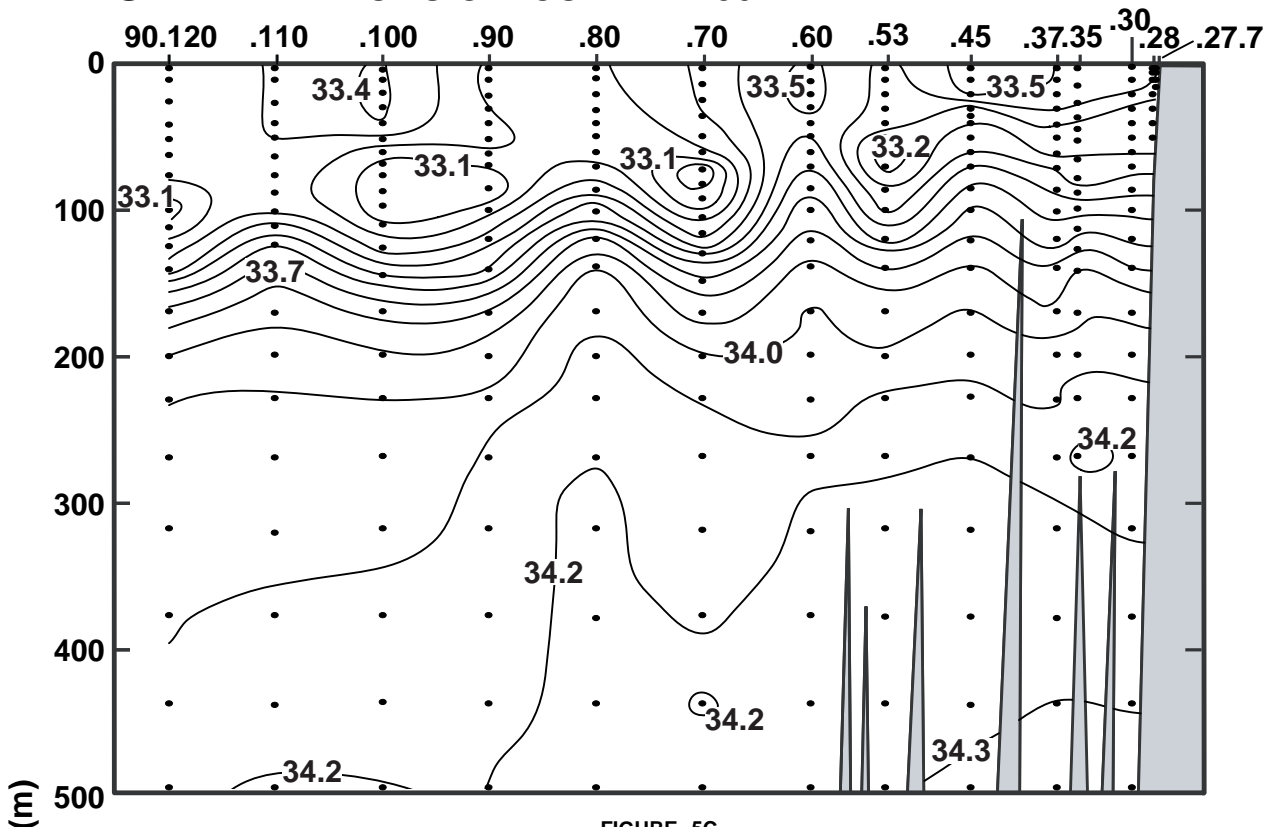

CALCOFI CRUISE 0911

10 - 13 November 2009

SALINITY ALONG CALCOFI LINE 90

FIGURE 5C

FIGURE 5D