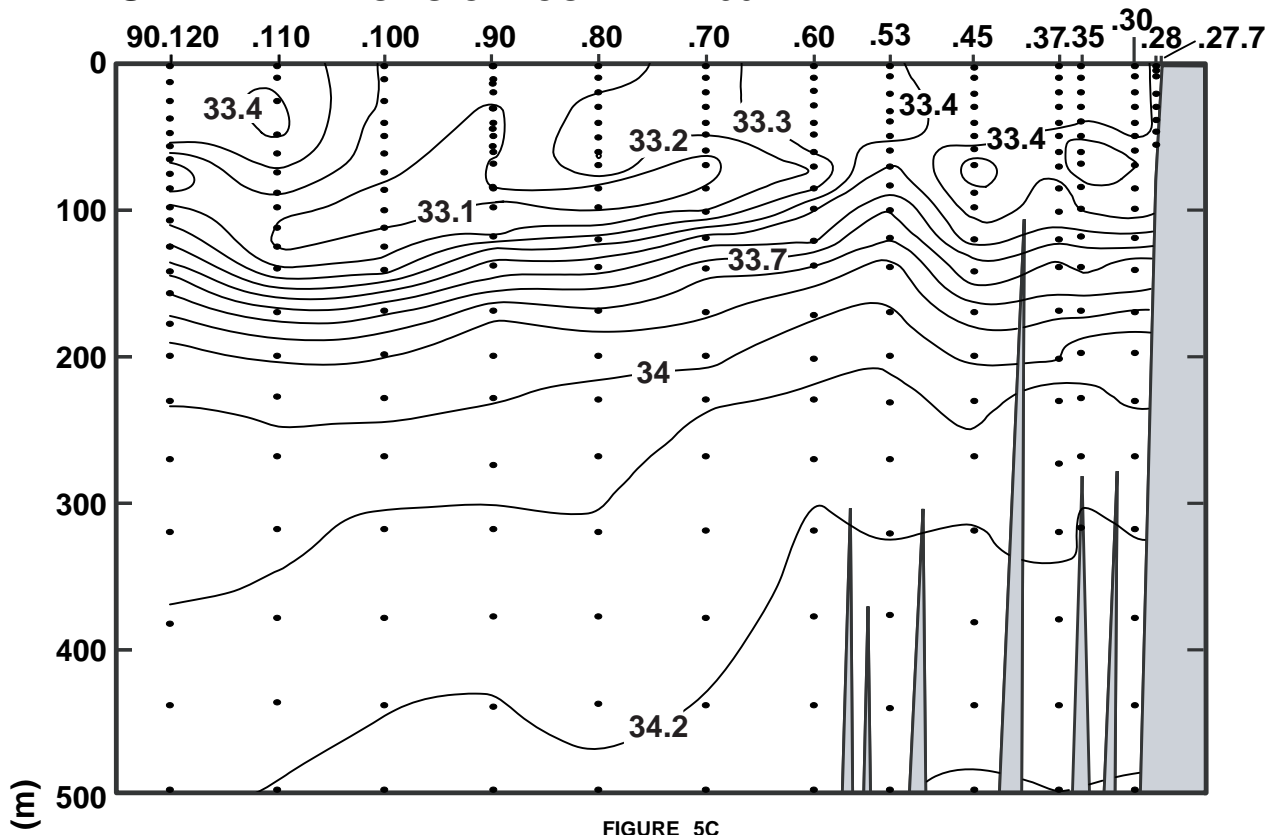

CALCOFI CRUISE 1001

16 - 19 January 2010

SALINITY ALONG CALCOFI LINE 90

FIGURE 5C

FIGURE 5D