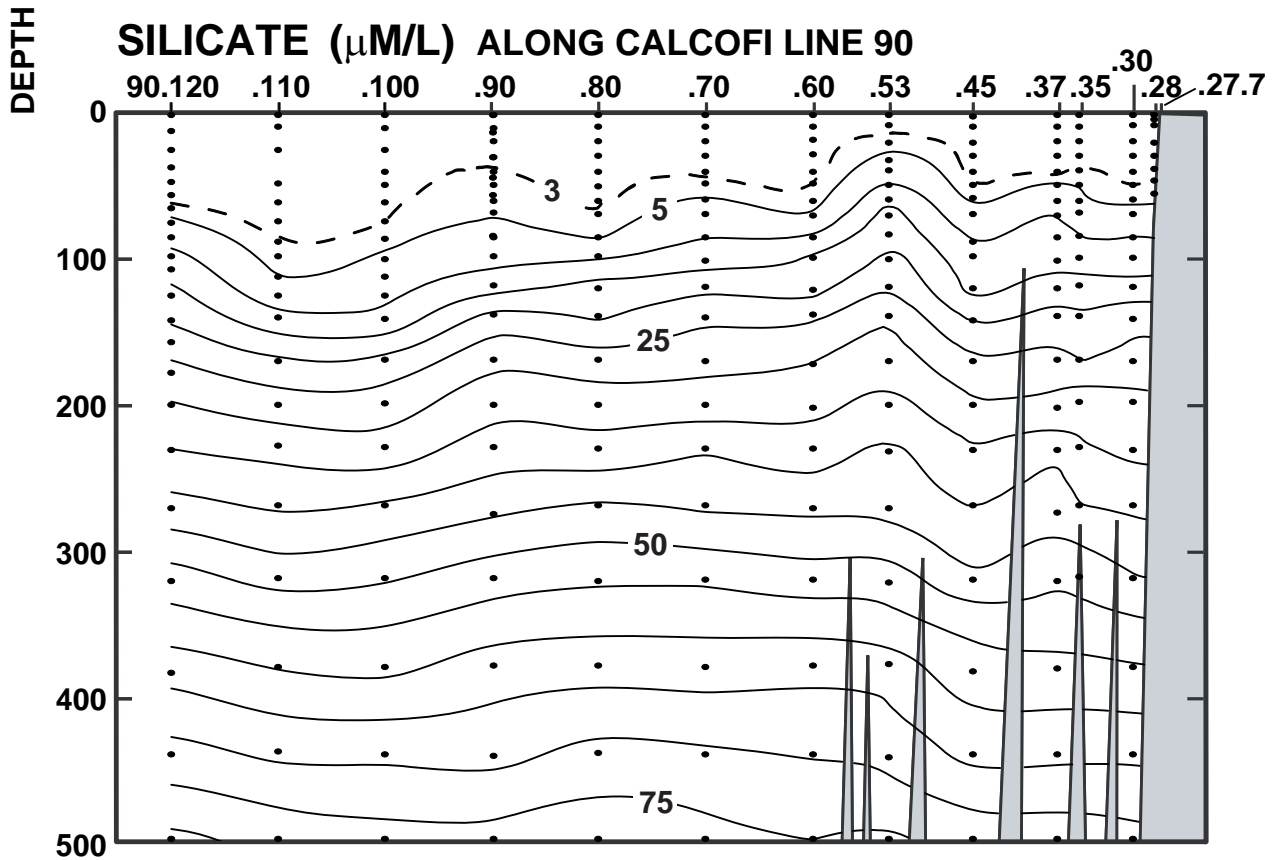

CALCOFI CRUISE 1001

16 - 19 January 2010

SALINITY ALONG CALCOFI LINE 90

FIGURE 5C

FIGURE 5D