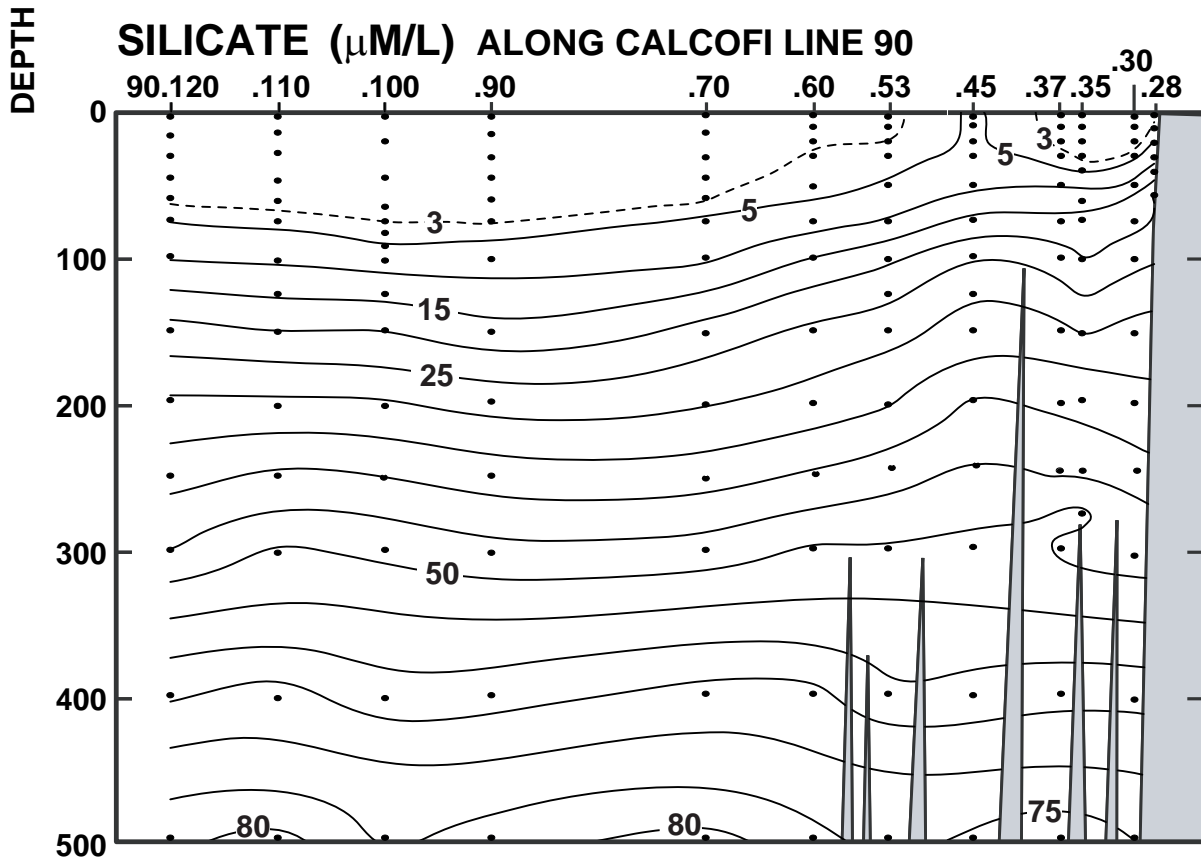

# CALCOFI CRUISE 1004

30 April - 4 May 2010

## SALINITY ALONG CALCOFI LINE 90

FIGURE 5C

FIGURE 5D