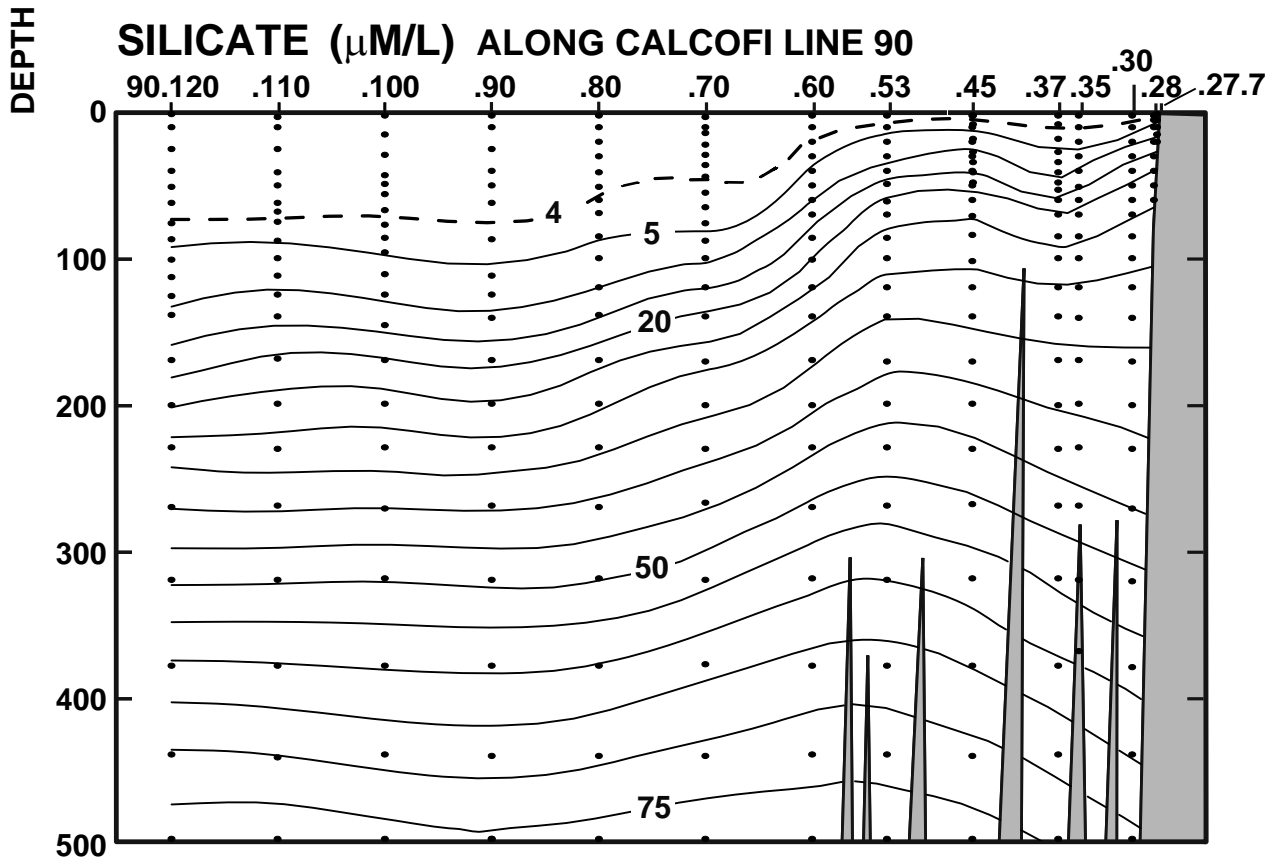

CALCOFI CRUISE 1008

30 July - 18 August 2010

SALINITY ALONG CALCOFI LINE 90

FIGURE 5C

FIGURE 5D