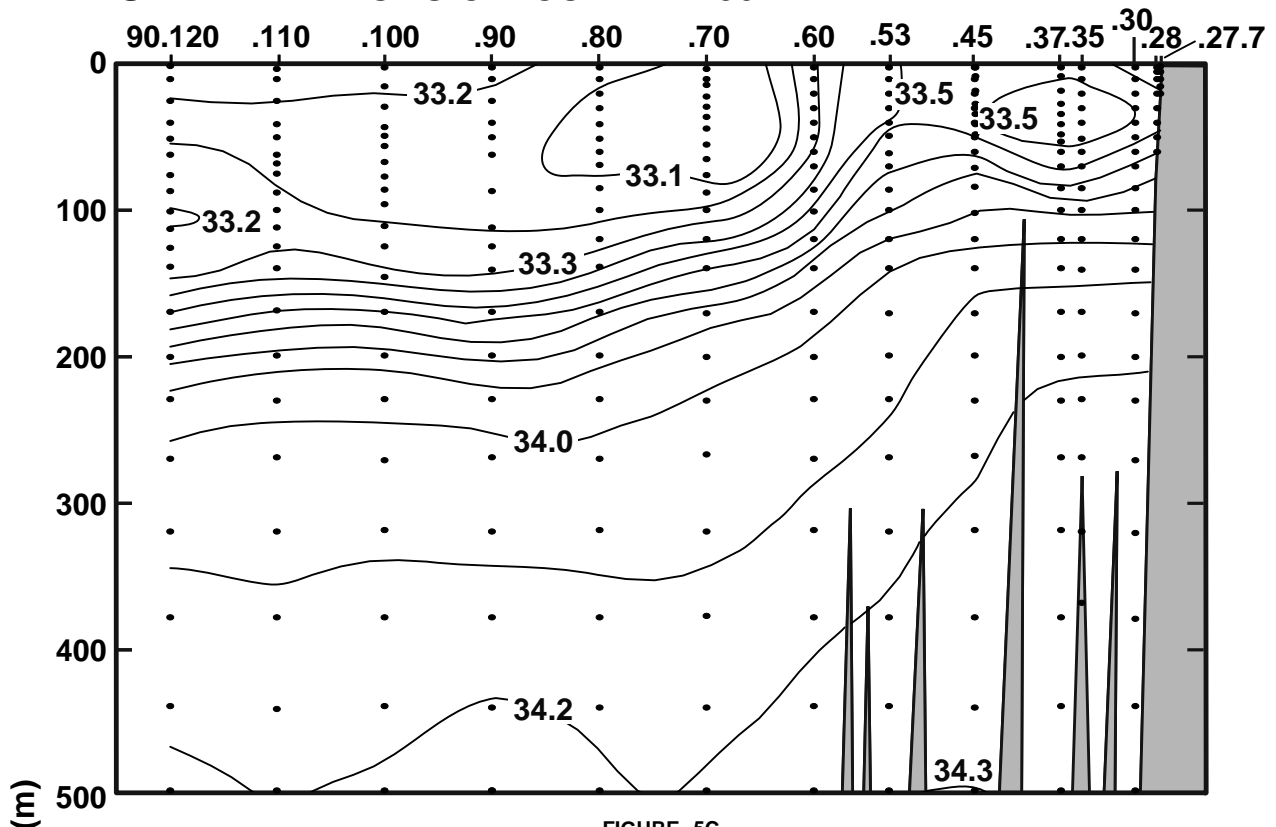

CALCOFI CRUISE 1008

30 July - 18 August 2010

SALINITY ALONG CALCOFI LINE 90

FIGURE 5C

FIGURE 5D