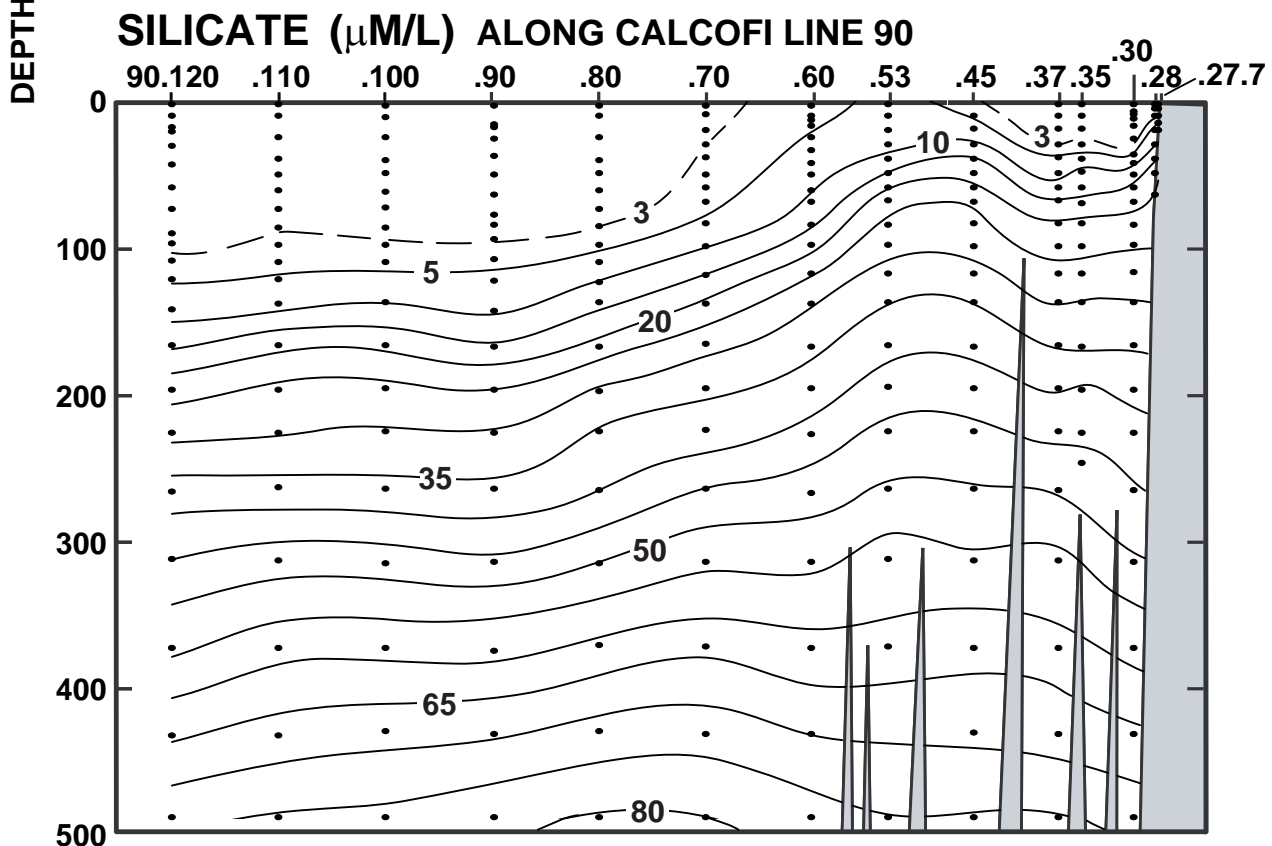

CALCOFI CRUISE 1101

16 - 19 January 2011

SALINITY ALONG CALCOFI LINE 90

FIGURE 5C

FIGURE 5D