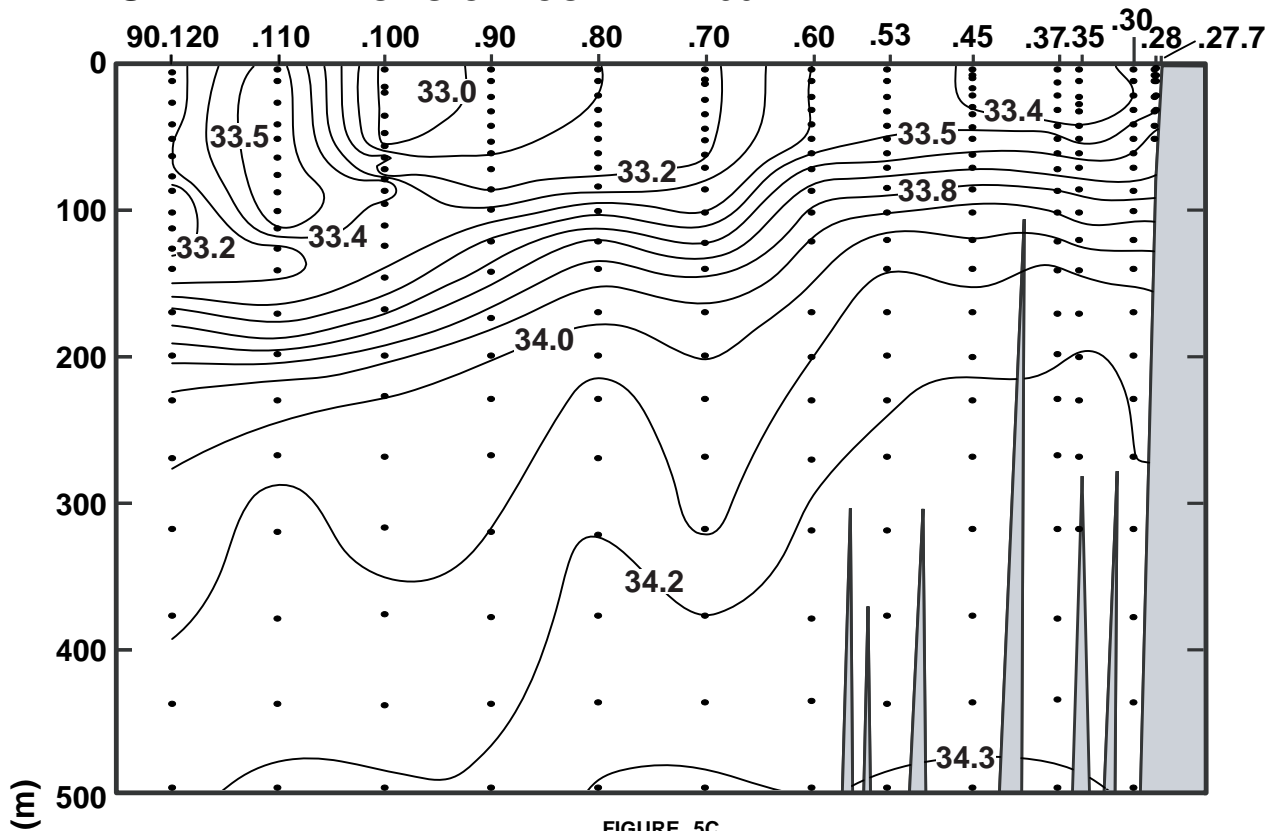

CALCOFI CRUISE 1104

14 - 17 Month 2011

SALINITY ALONG CALCOFI LINE 90

FIGURE 5C

FIGURE 5D