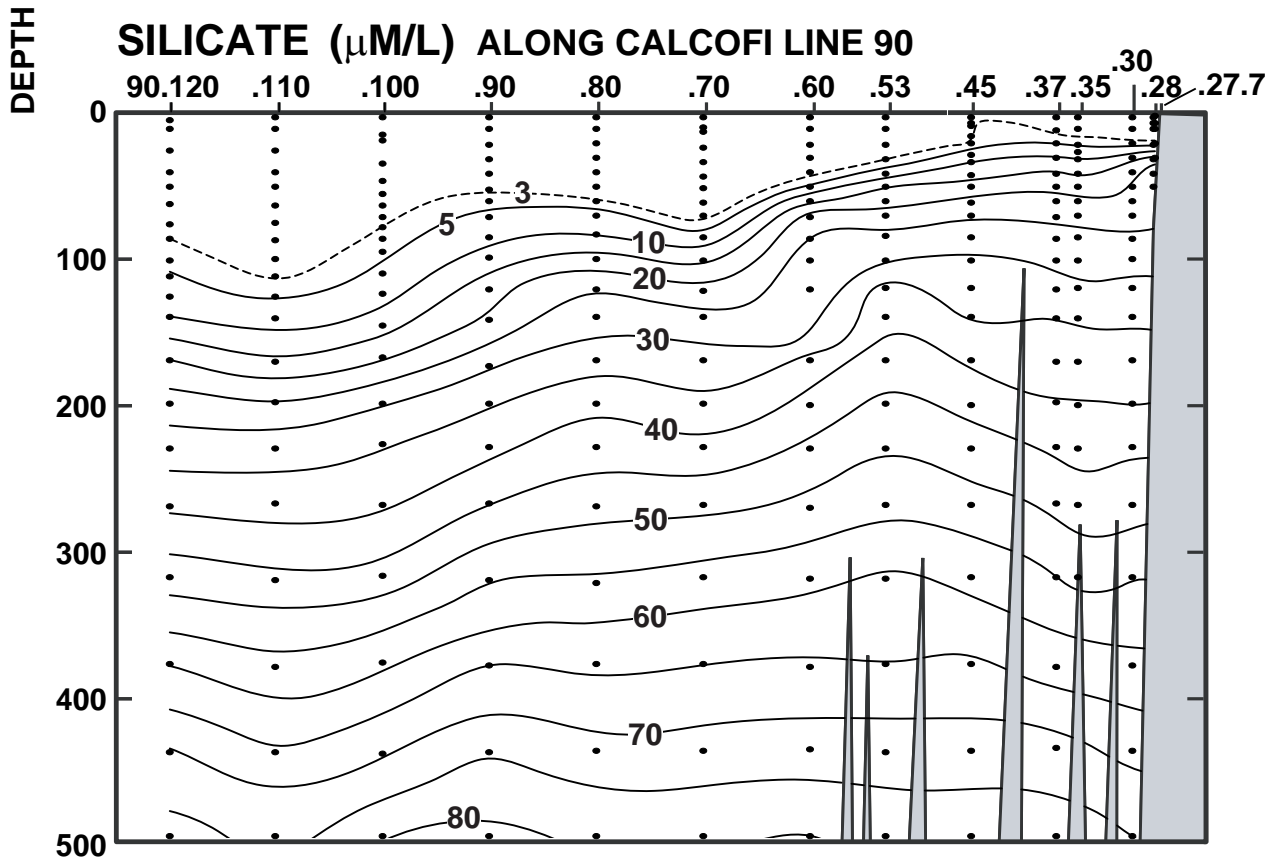

CALCOFI CRUISE 1104

14 - 17 Month 2011

SALINITY ALONG CALCOFI LINE 90

FIGURE 5C

FIGURE 5D