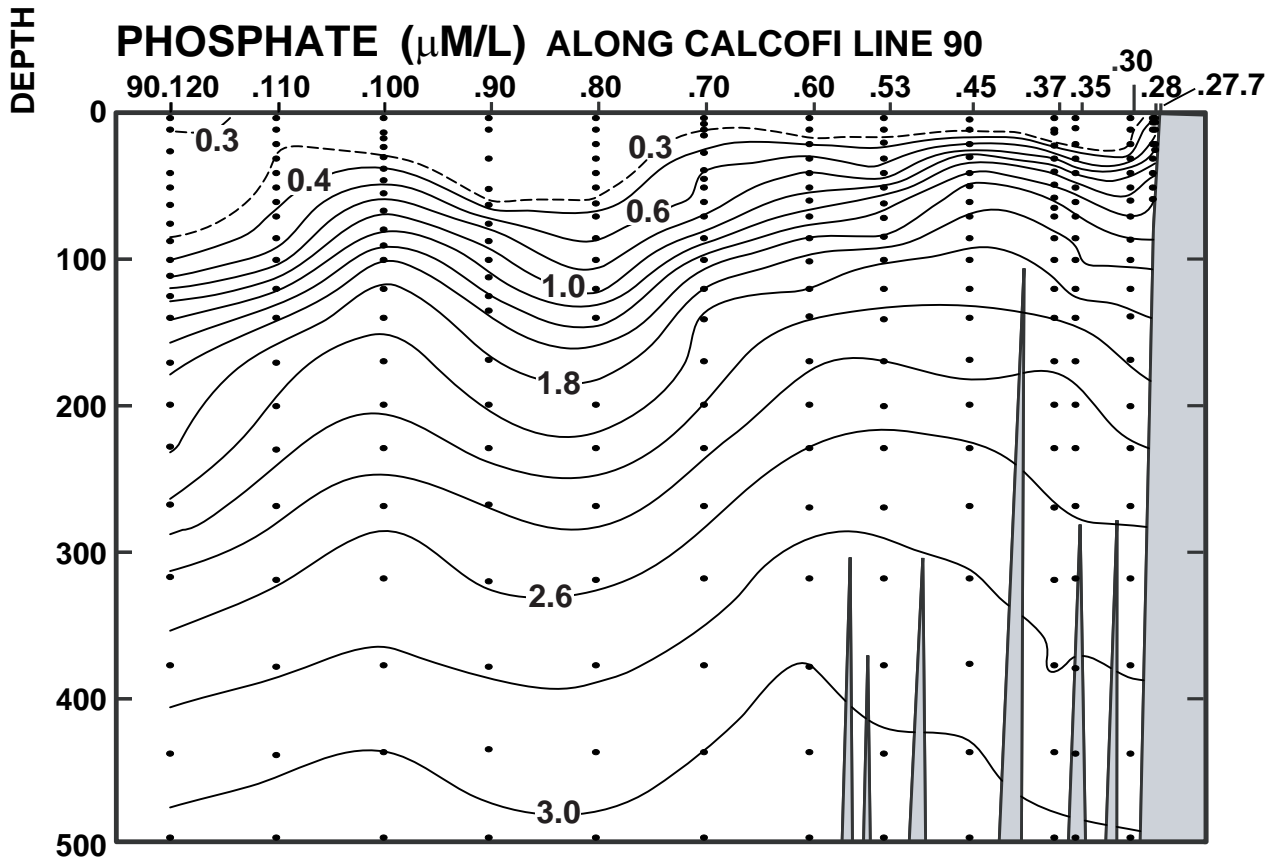

CALCOFI CRUISE 1108

30 July - 3 August 2011

NITRATE ($\mu\text{M/L}$) ALONG CALCOFI LINE 90

FIGURE 5E

FIGURE 5F