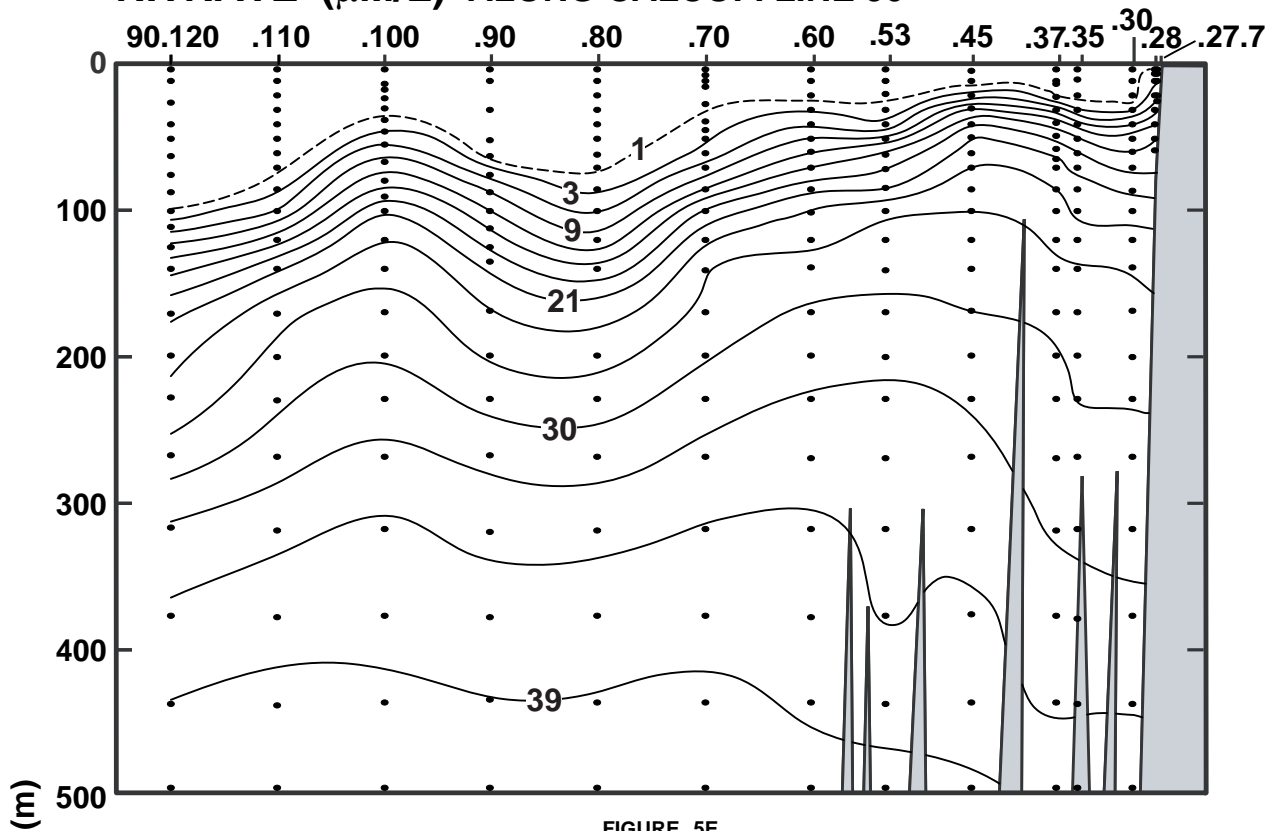

CALCOFI CRUISE 1108

30 July - 3 August 2011

NITRATE ($\mu\text{M/L}$) ALONG CALCOFI LINE 90

FIGURE 5E

FIGURE 5F