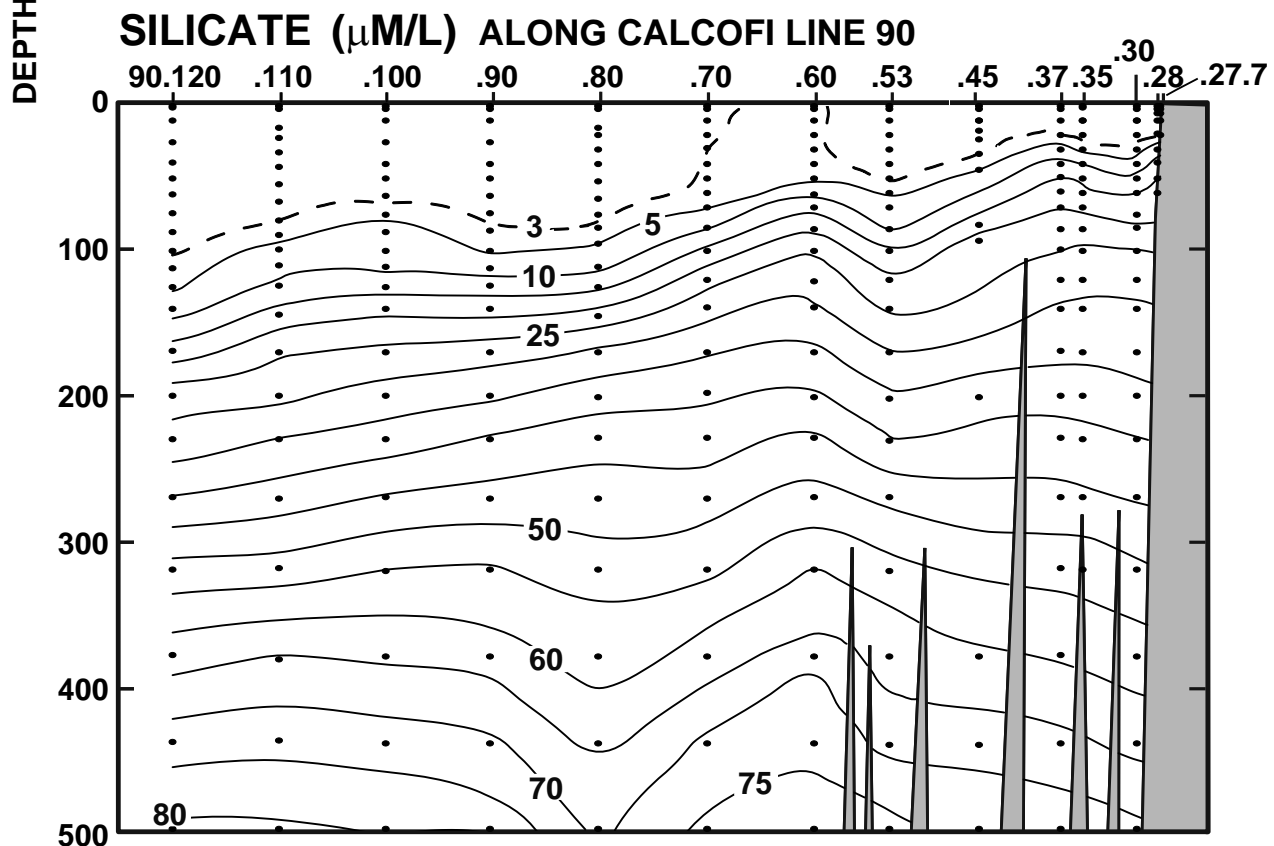

CALCOFI CRUISE 1202

27 Jan - 12 Feb 2012

SALINITY ALONG CALCOFI LINE 90

FIGURE 5C

FIGURE 5D