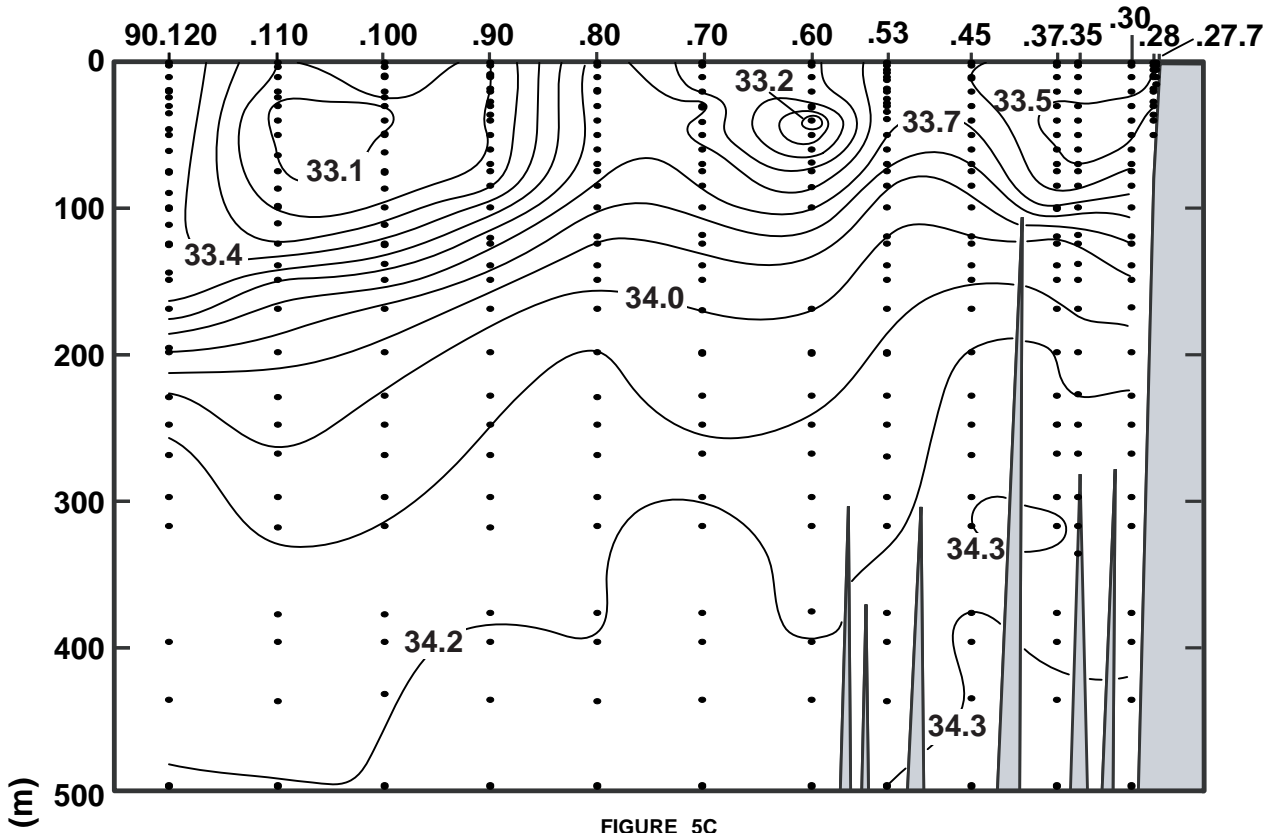

CALCOFI CRUISE 1207

14 - 17 July 2012

SALINITY ALONG CALCOFI LINE 90

FIGURE 5C

FIGURE 5D