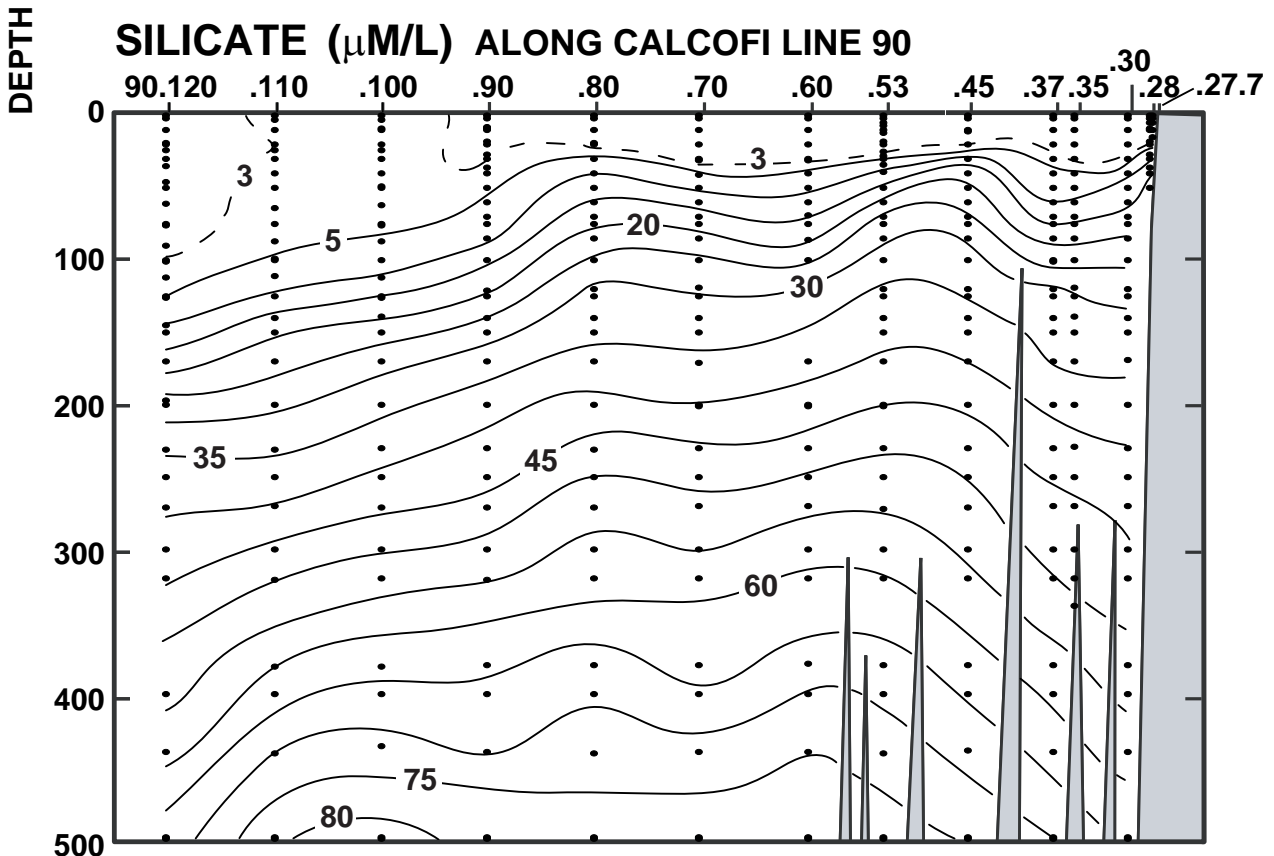

CALCOFI CRUISE 1207

14 - 17 July 2012

SALINITY ALONG CALCOFI LINE 90

FIGURE 5C

FIGURE 5D