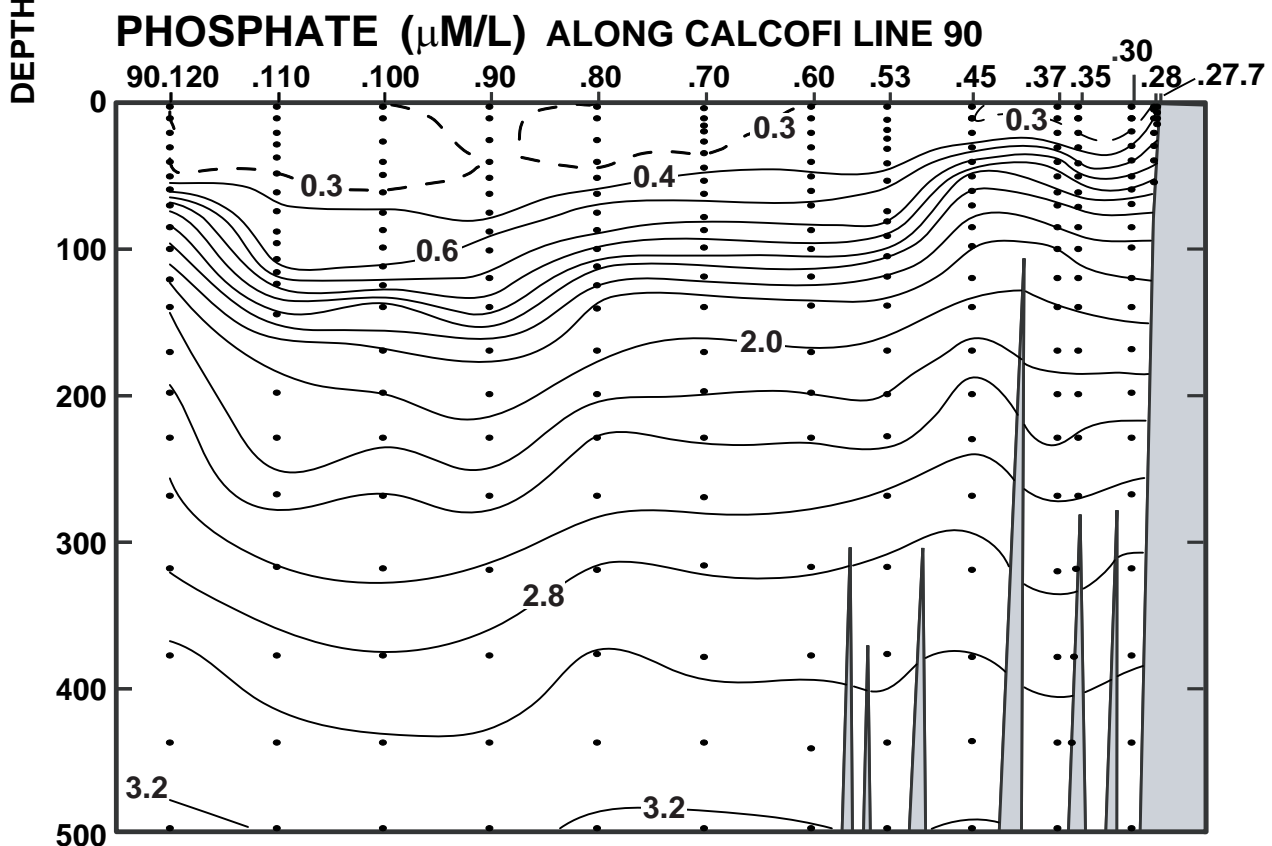

CALCOFI CRUISE 1210

23 - 27 October 2012

NITRATE ($\mu\text{M/L}$) ALONG CALCOFI LINE 90

FIGURE 5E

FIGURE 5F