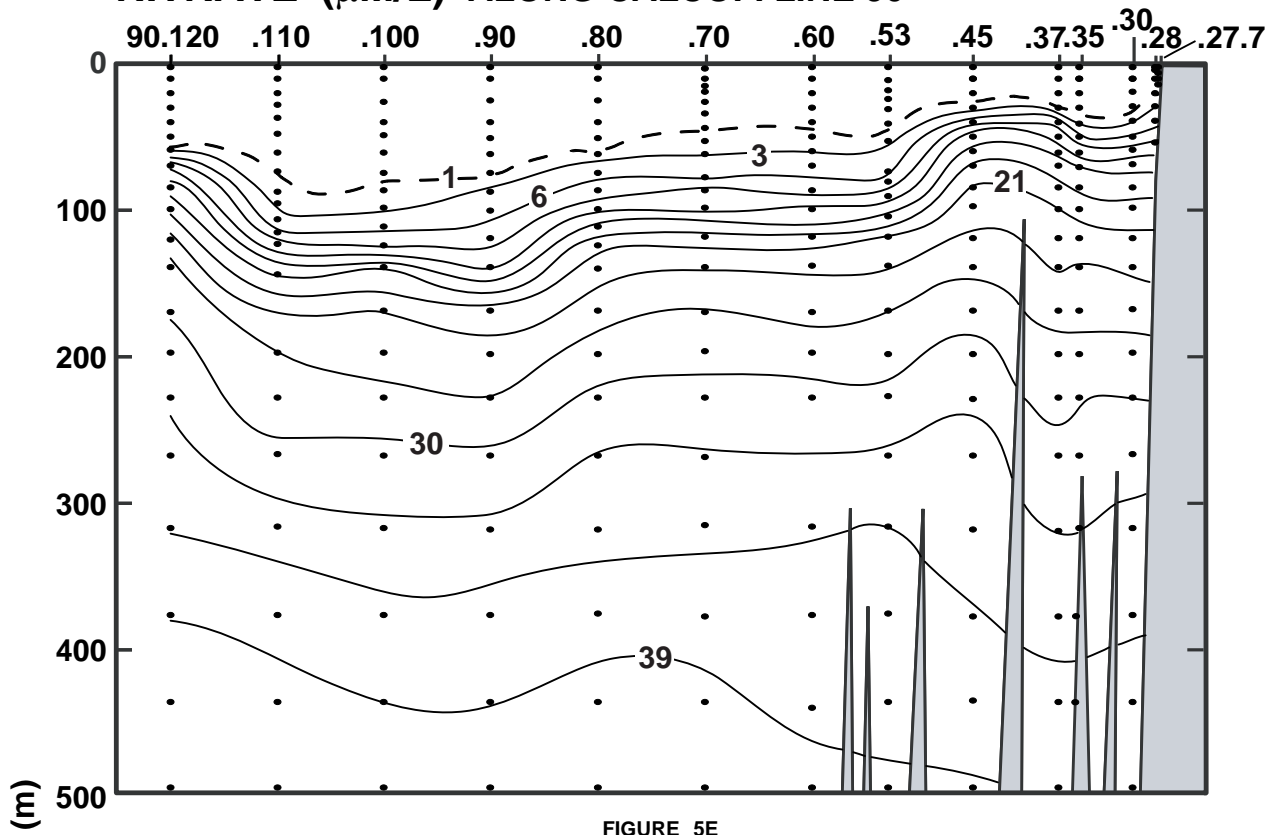

CALCOFI CRUISE 1210

23 - 27 October 2012

NITRATE ($\mu\text{M/L}$) ALONG CALCOFI LINE 90

FIGURE 5E

FIGURE 5F