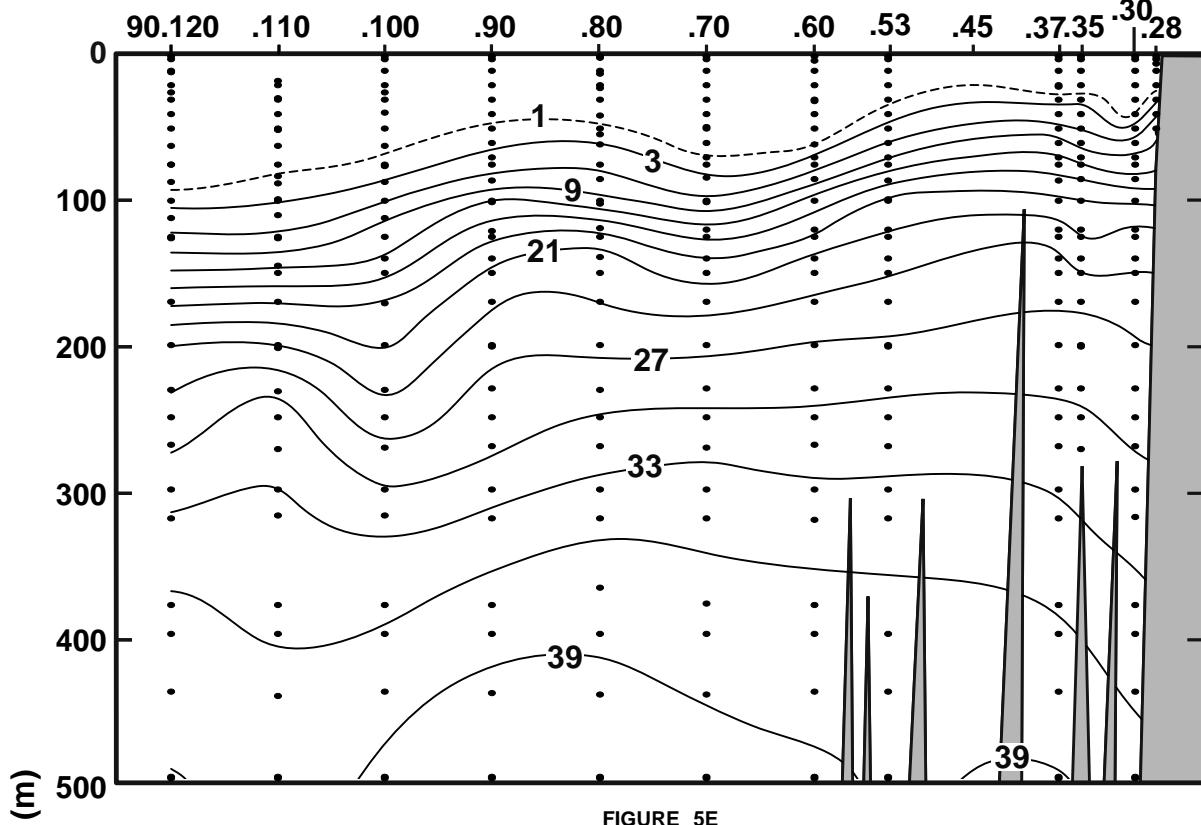

CALCOFI CRUISE 1402

1 - 4 February 2014

NITRATE ($\mu\text{M/L}$) ALONG CALCOFI LINE 90

FIGURE 5E

FIGURE 5F