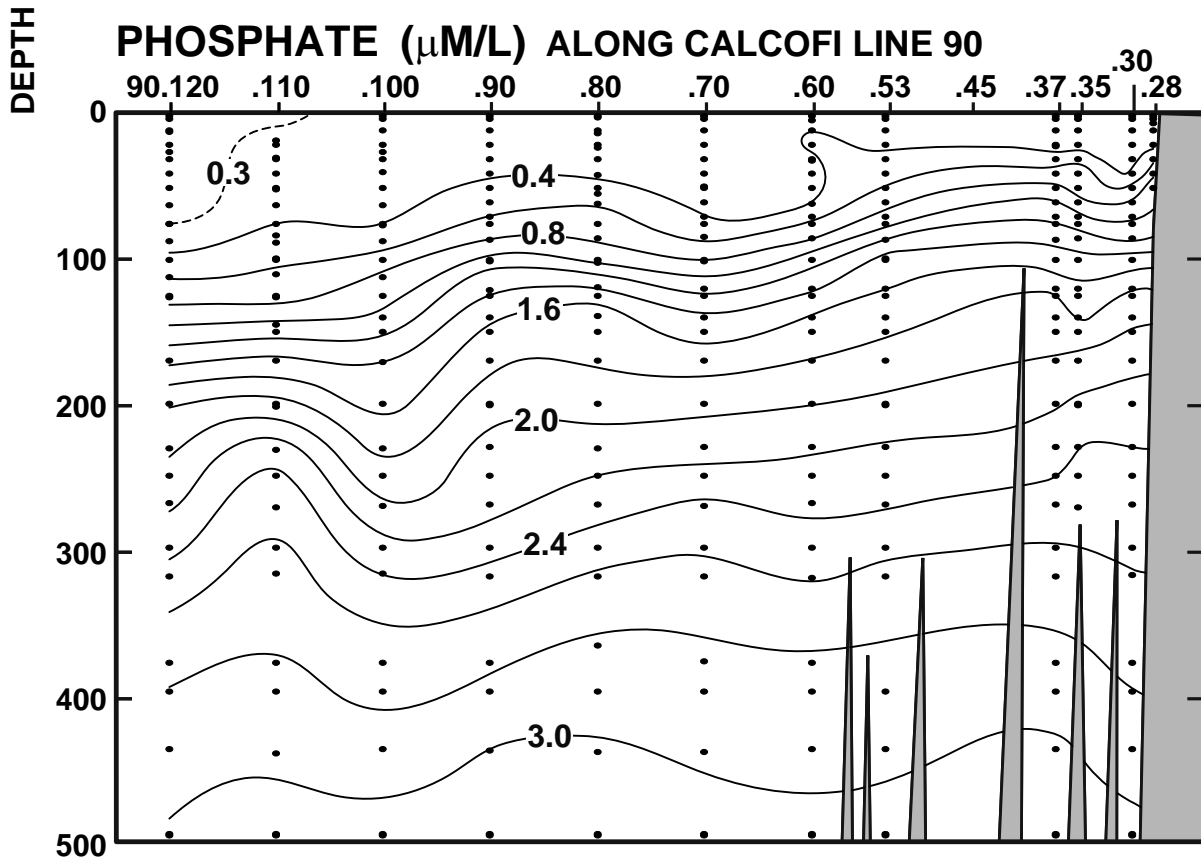

CALCOFI CRUISE 1402

1 - 4 February 2014

NITRATE ($\mu\text{M/L}$) ALONG CALCOFI LINE 90

FIGURE 5E

FIGURE 5F