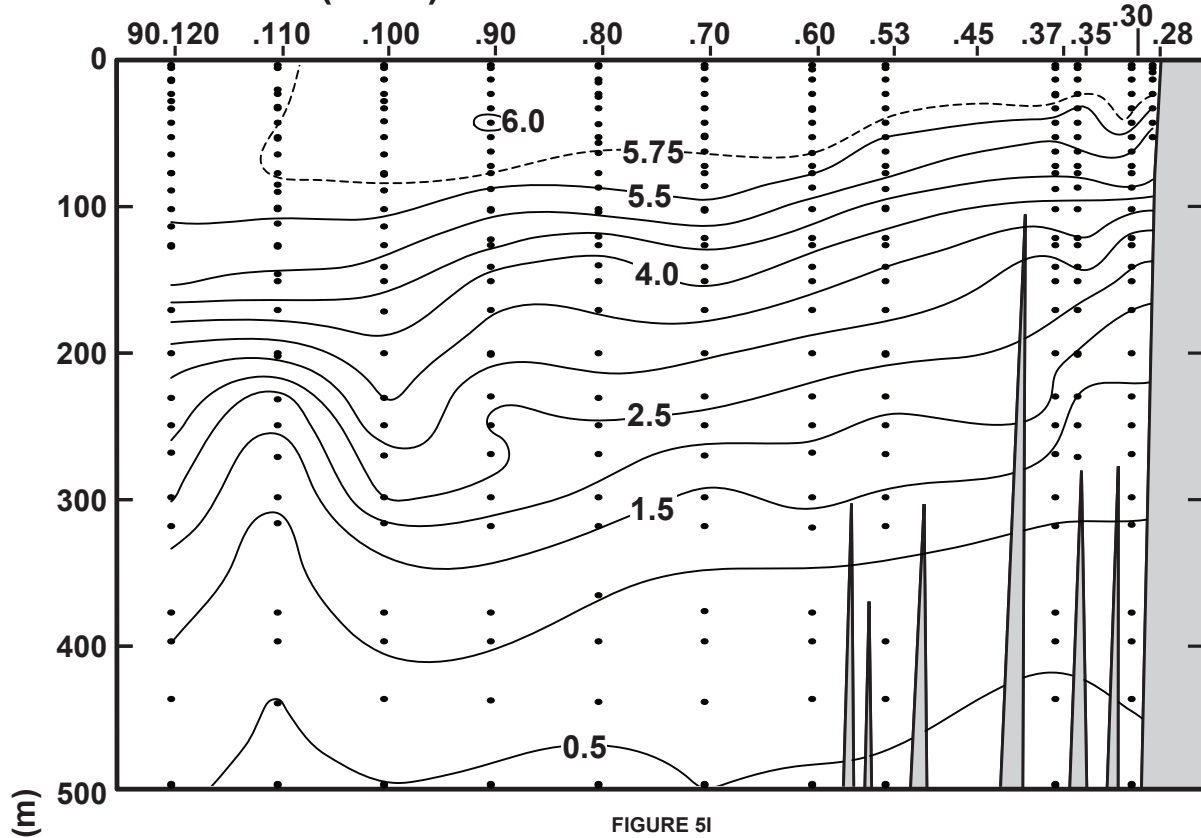

CALCOFI CRUISE 1402

1 - 4 February 2014

OXYGEN (mL/L) ALONG CALCOFI LINE 90

FIGURE 5I

FIGURE 5J

FIGURE 5K