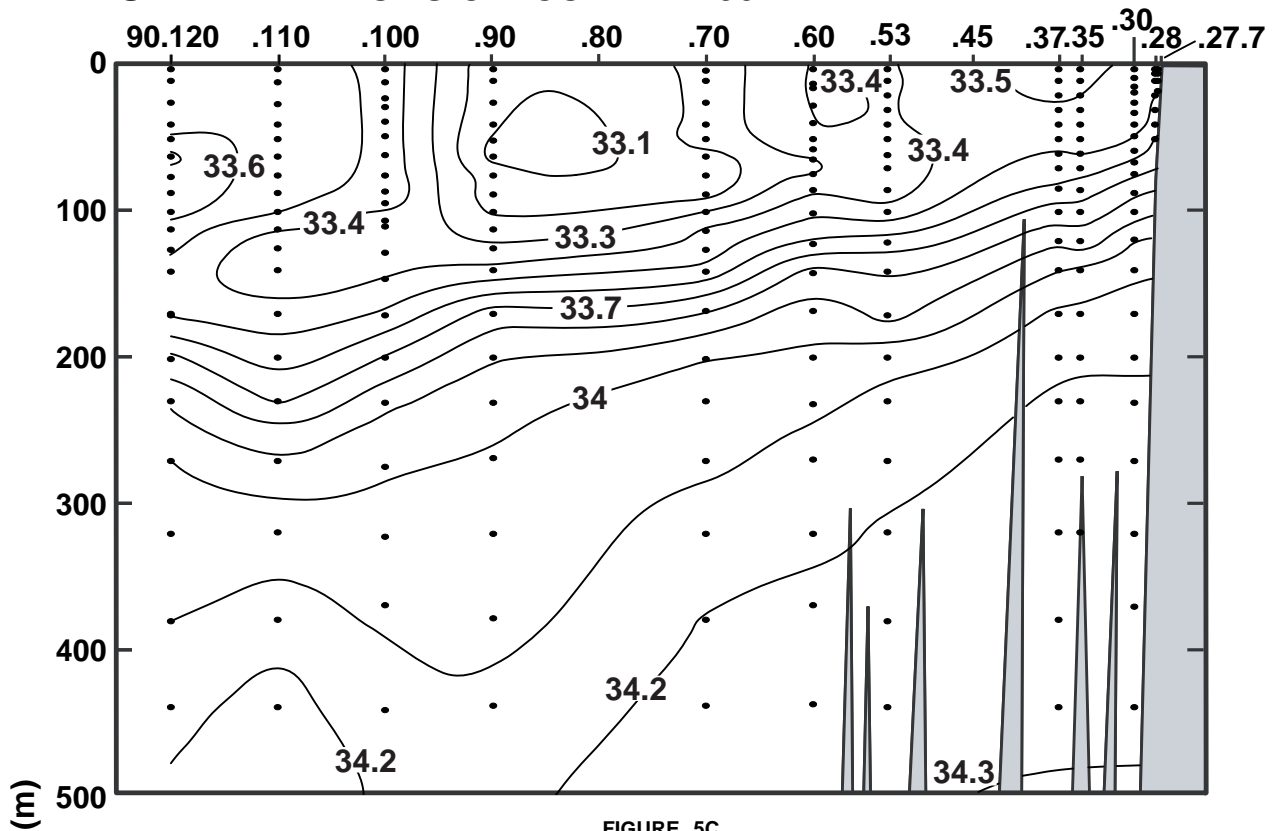

CALCOFI CRUISE 1404

28 March - 18 April 2014

SALINITY ALONG CALCOFI LINE 90

FIGURE 5C

FIGURE 5D