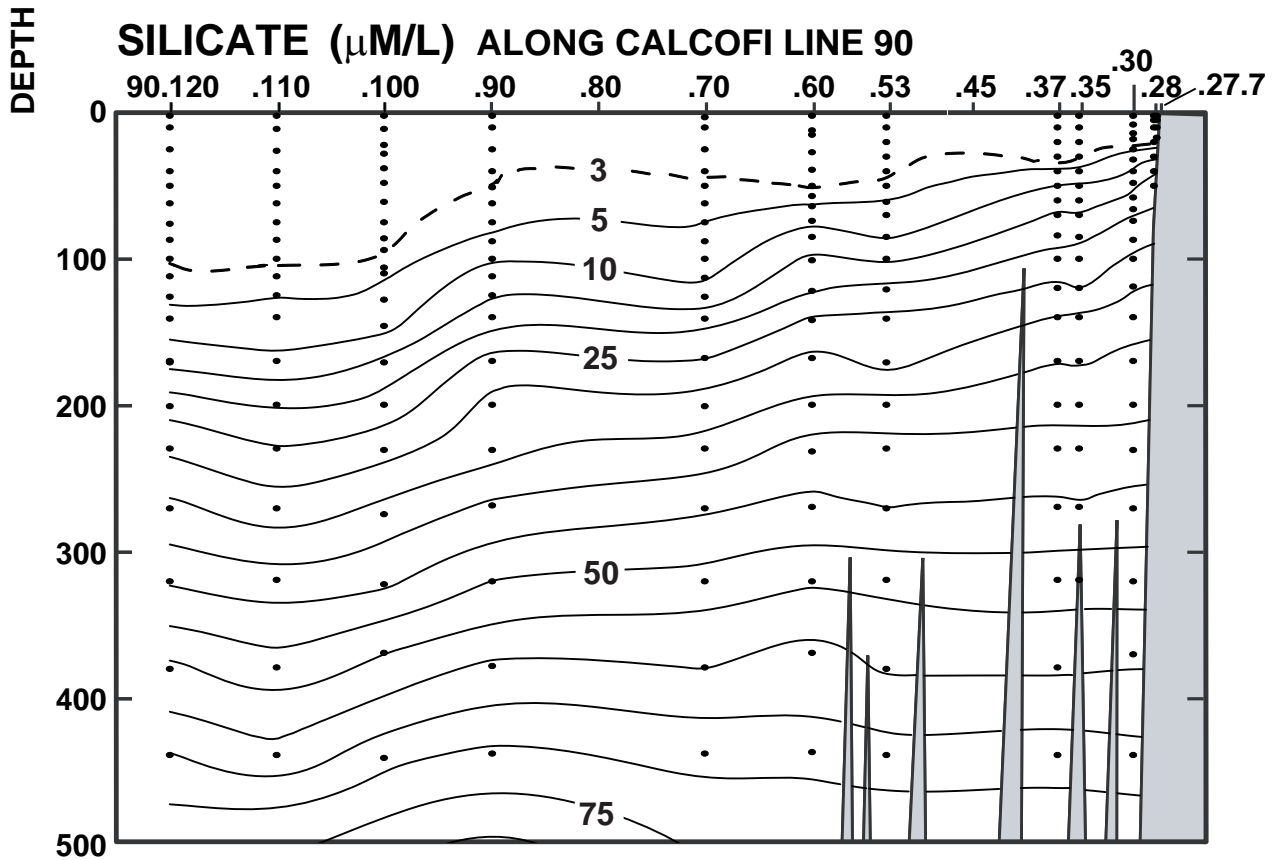

CALCOFI CRUISE 1404

28 March - 18 April 2014

SALINITY ALONG CALCOFI LINE 90

FIGURE 5C

FIGURE 5D