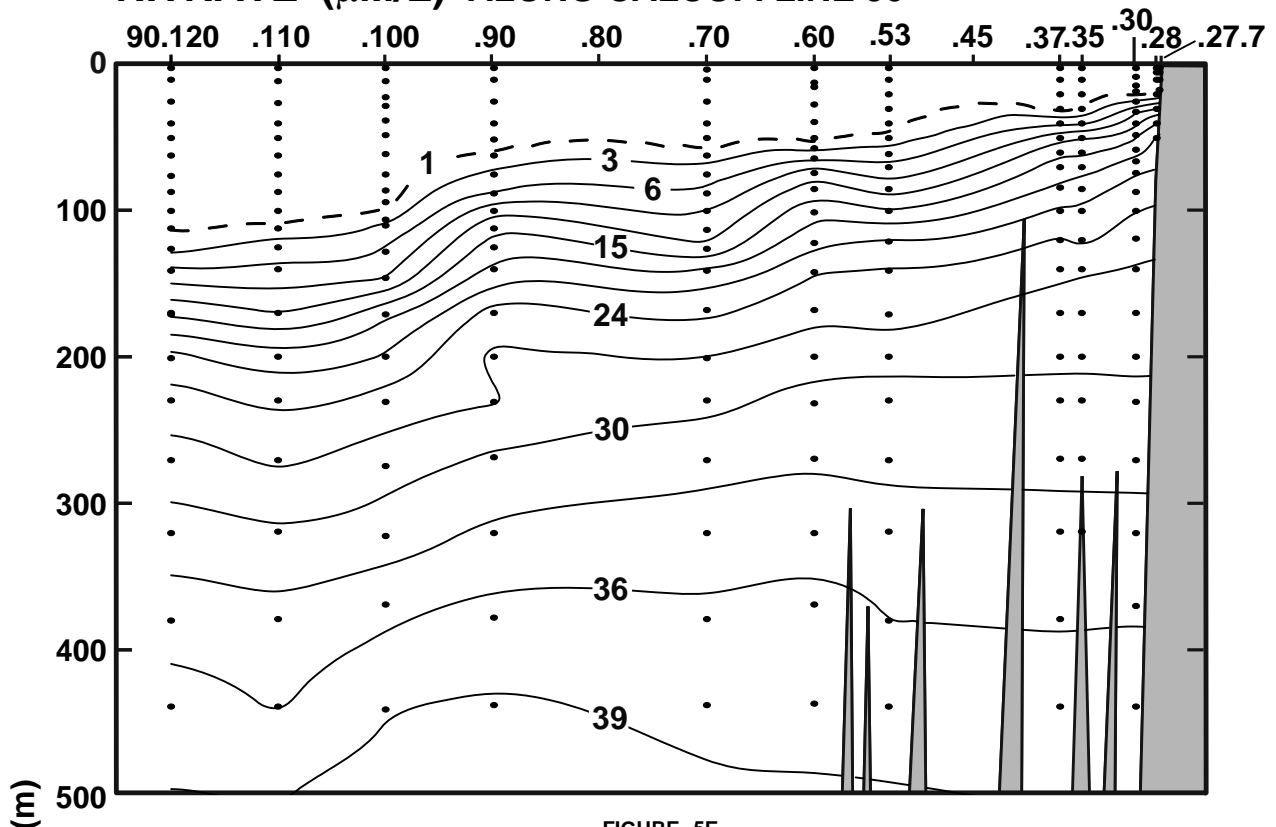

CALCOFI CRUISE 1404

28 March - 18 April 2014

NITRATE ($\mu\text{M/L}$) ALONG CALCOFI LINE 90

FIGURE 5E

FIGURE 5F