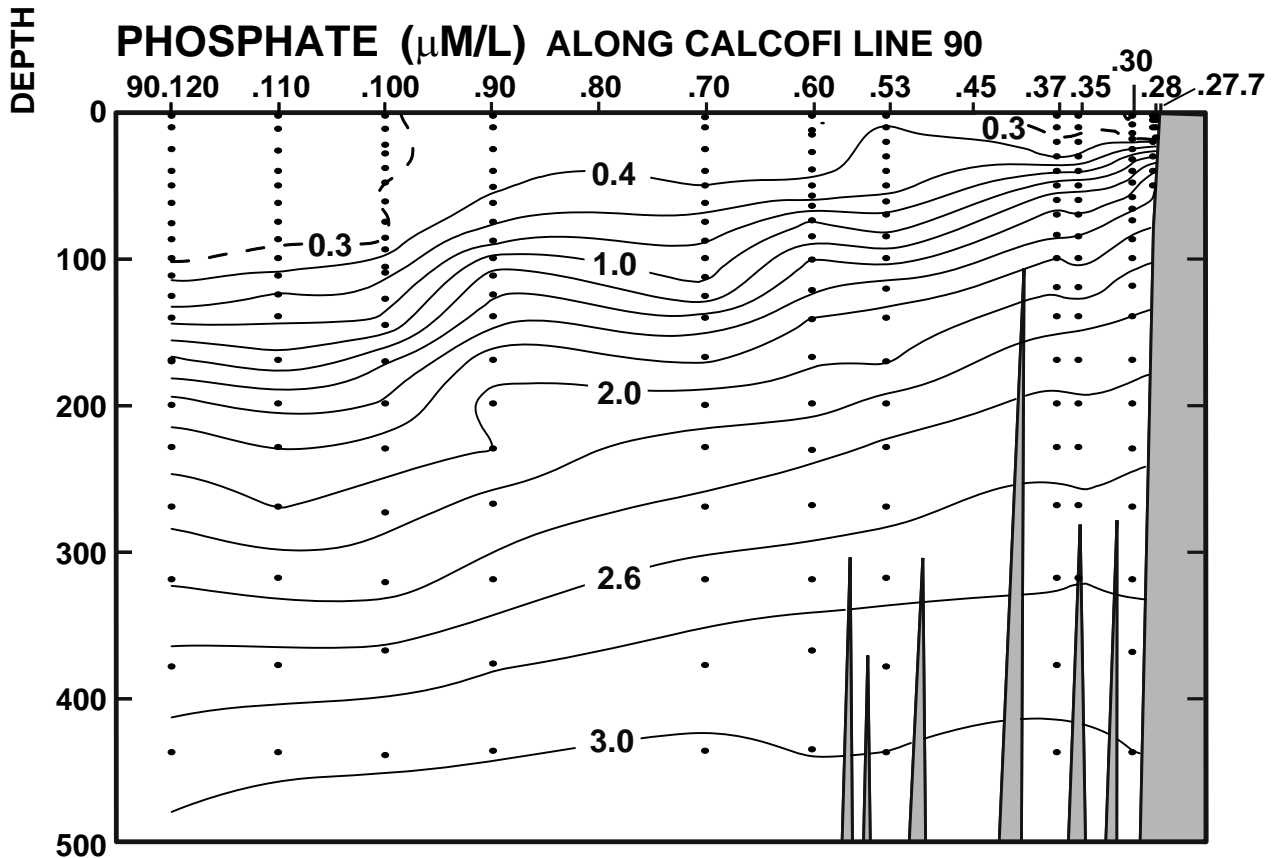

CALCOFI CRUISE 1404

28 March - 18 April 2014

NITRATE ($\mu\text{M/L}$) ALONG CALCOFI LINE 90

FIGURE 5E

FIGURE 5F