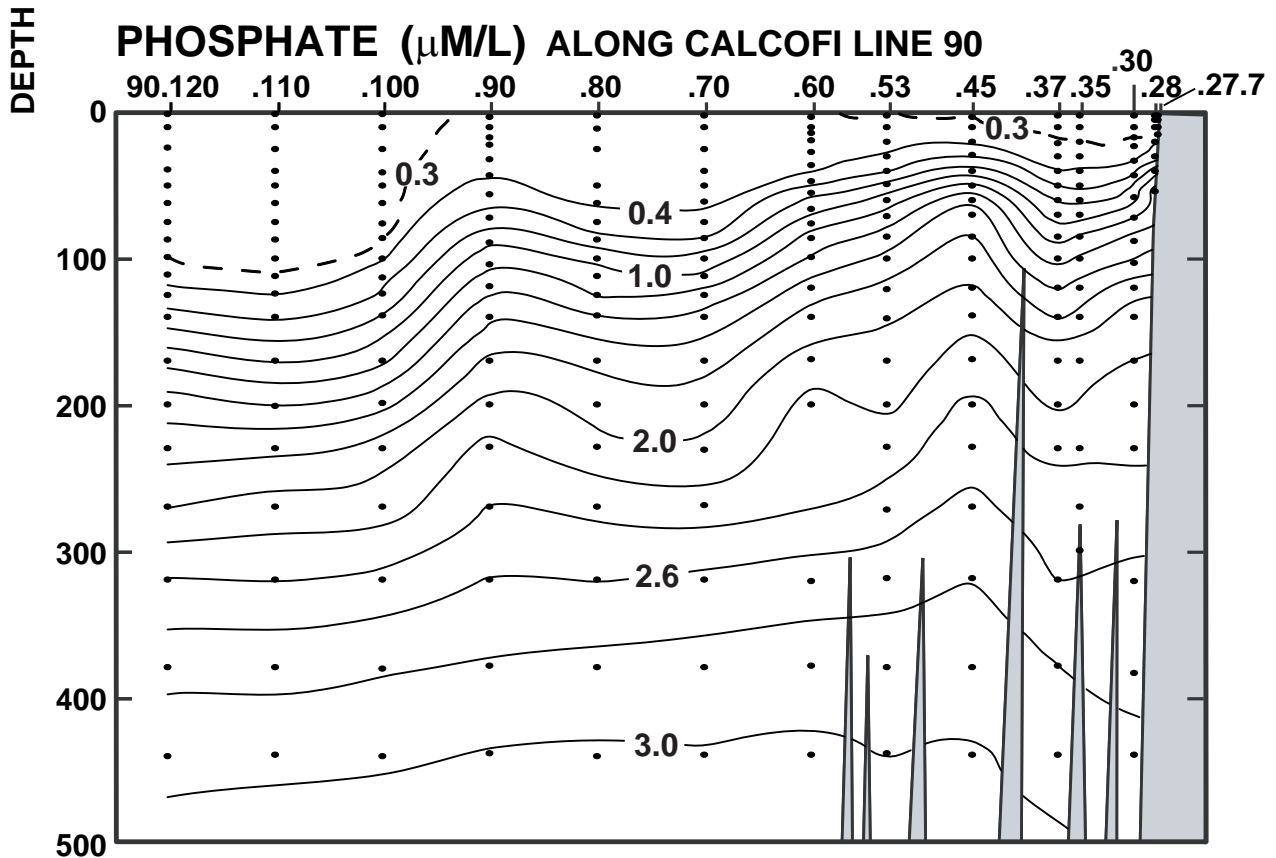

CALCOFI CRUISE 1407

6 - 12 July 2014

NITRATE ($\mu\text{M/L}$) ALONG CALCOFI LINE 90

FIGURE 5E

FIGURE 5F