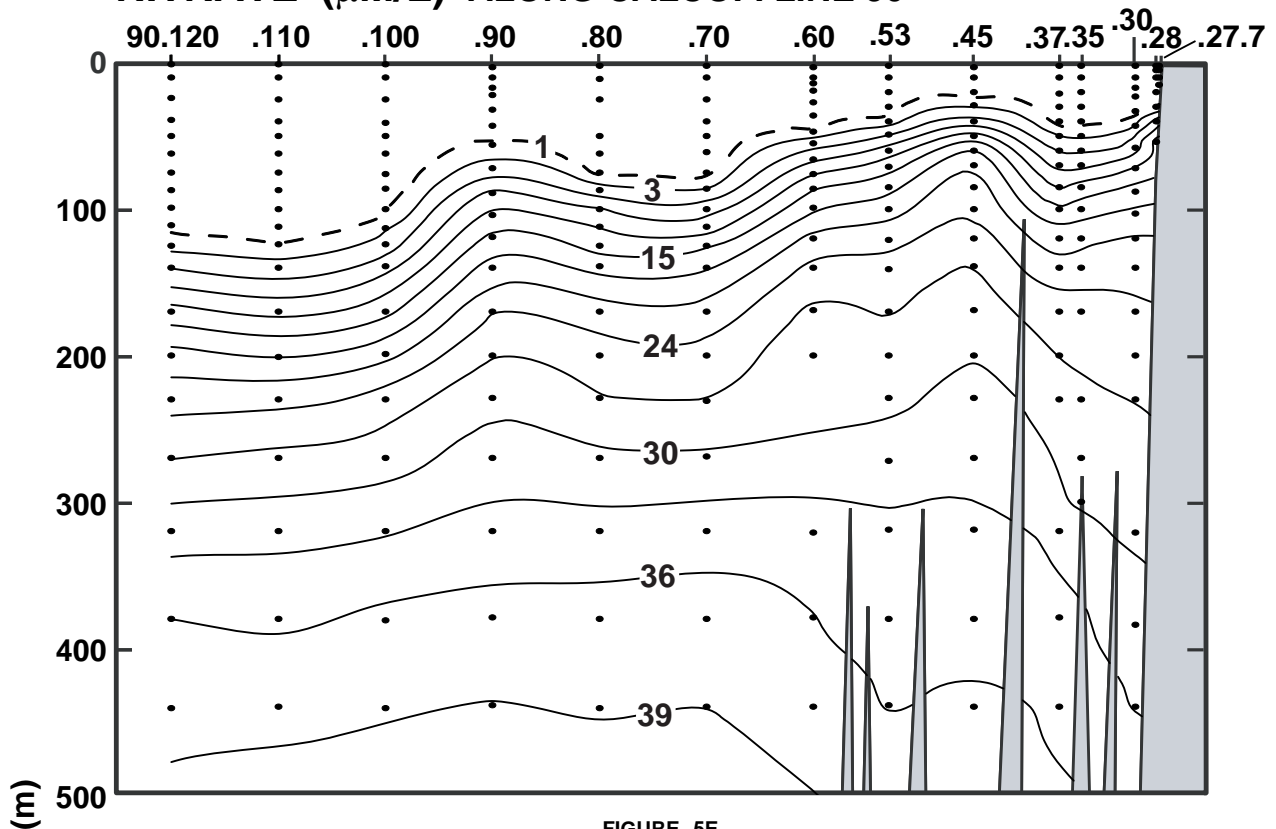

CALCOFI CRUISE 1407

6 - 12 July 2014

NITRATE ($\mu\text{M/L}$) ALONG CALCOFI LINE 90

FIGURE 5E

FIGURE 5F