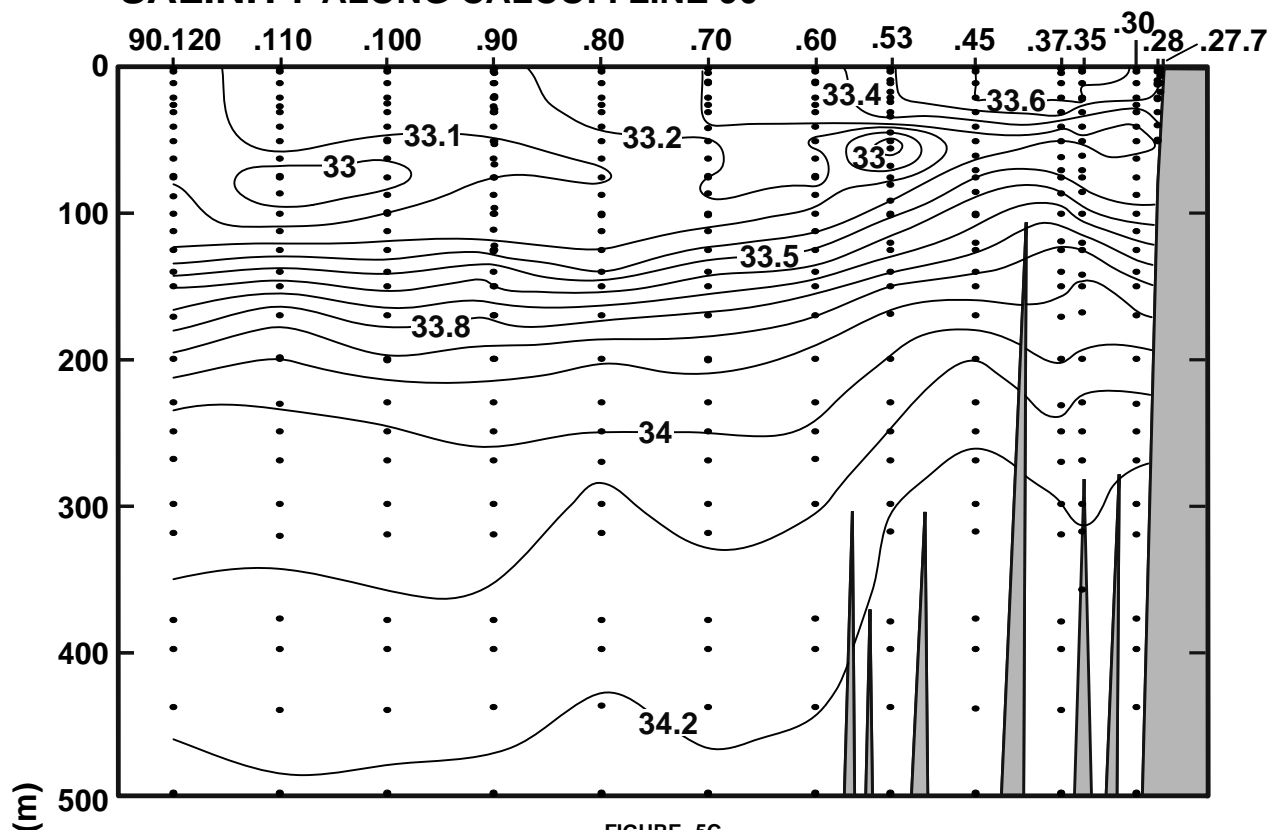

CALCOFI CRUISE 1411

11- 14 November 2014

SALINITY ALONG CALCOFI LINE 90

FIGURE 5C

FIGURE 5D