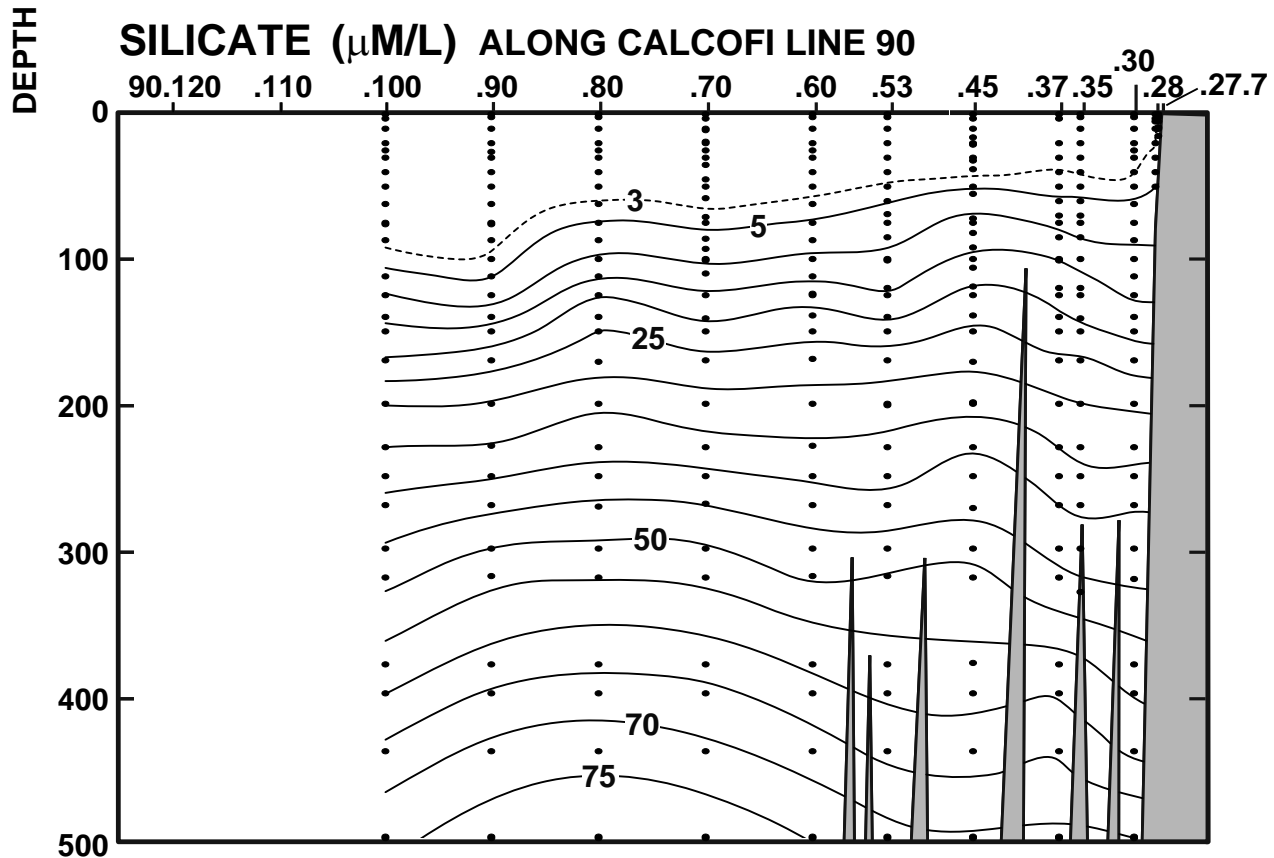

CALCOFI CRUISE 1511

31 October - 2 November 2015

SALINITY ALONG CALCOFI LINE 90

FIGURE 5C

FIGURE 5D