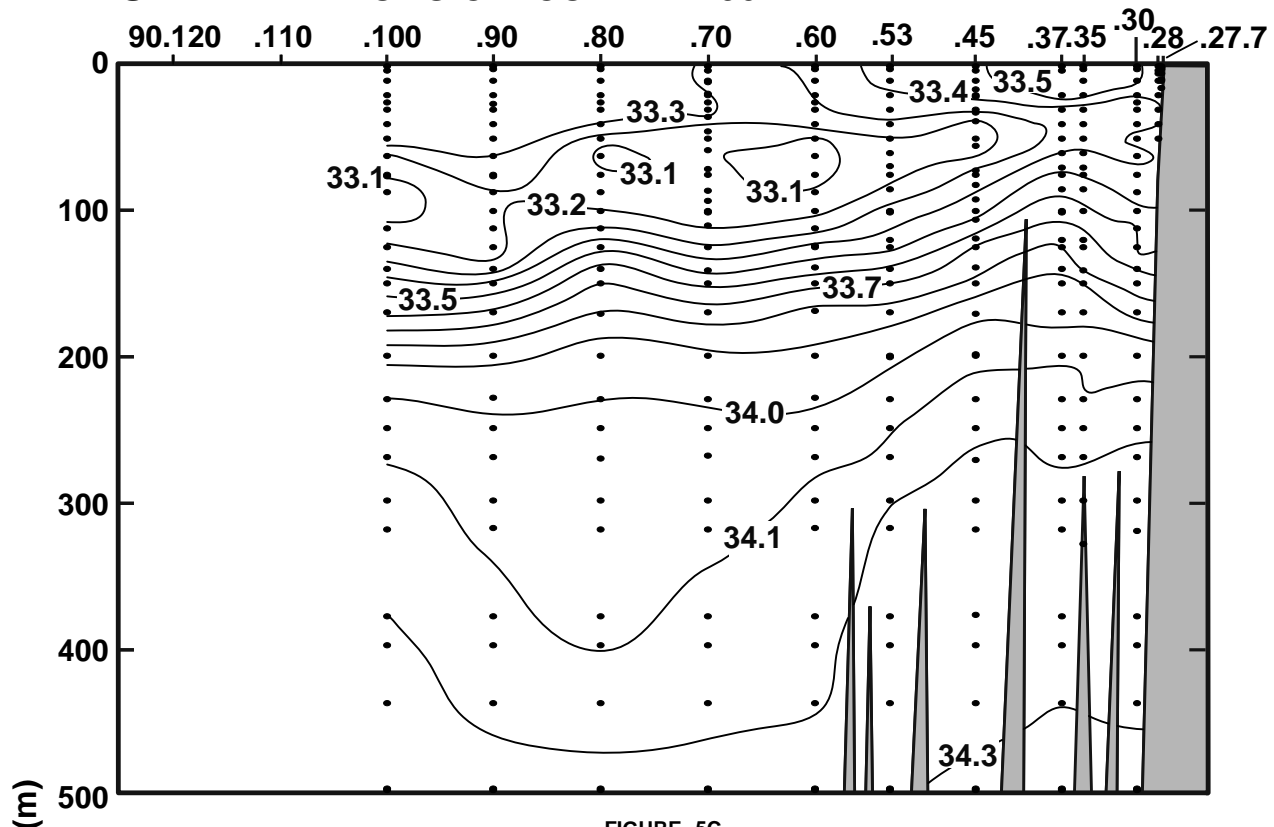

CALCOFI CRUISE 1511

31 October - 2 November 2015

SALINITY ALONG CALCOFI LINE 90

FIGURE 5C

FIGURE 5D