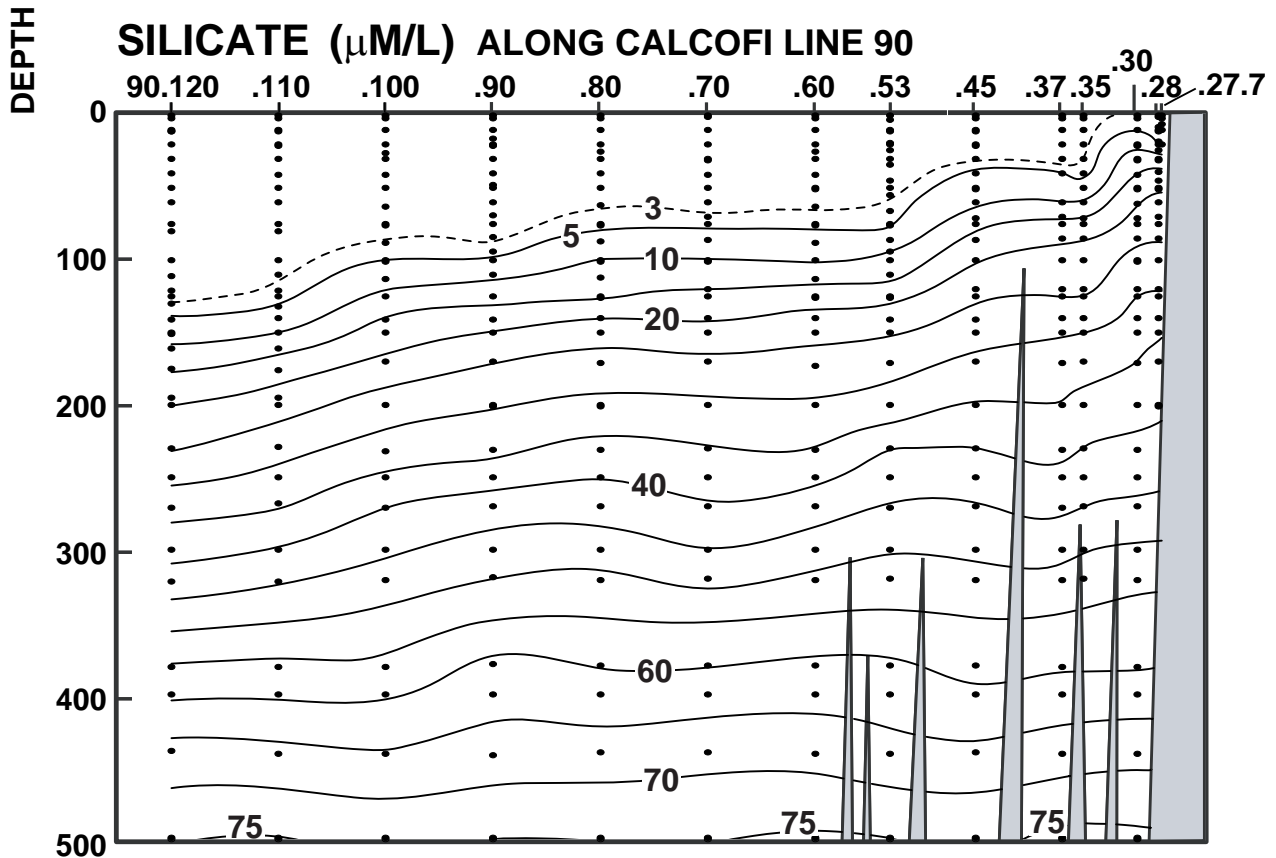

CALCOFI CRUISE 1604

4 - 7 April 2016

SALINITY ALONG CALCOFI LINE 90

FIGURE 5C

FIGURE 5D