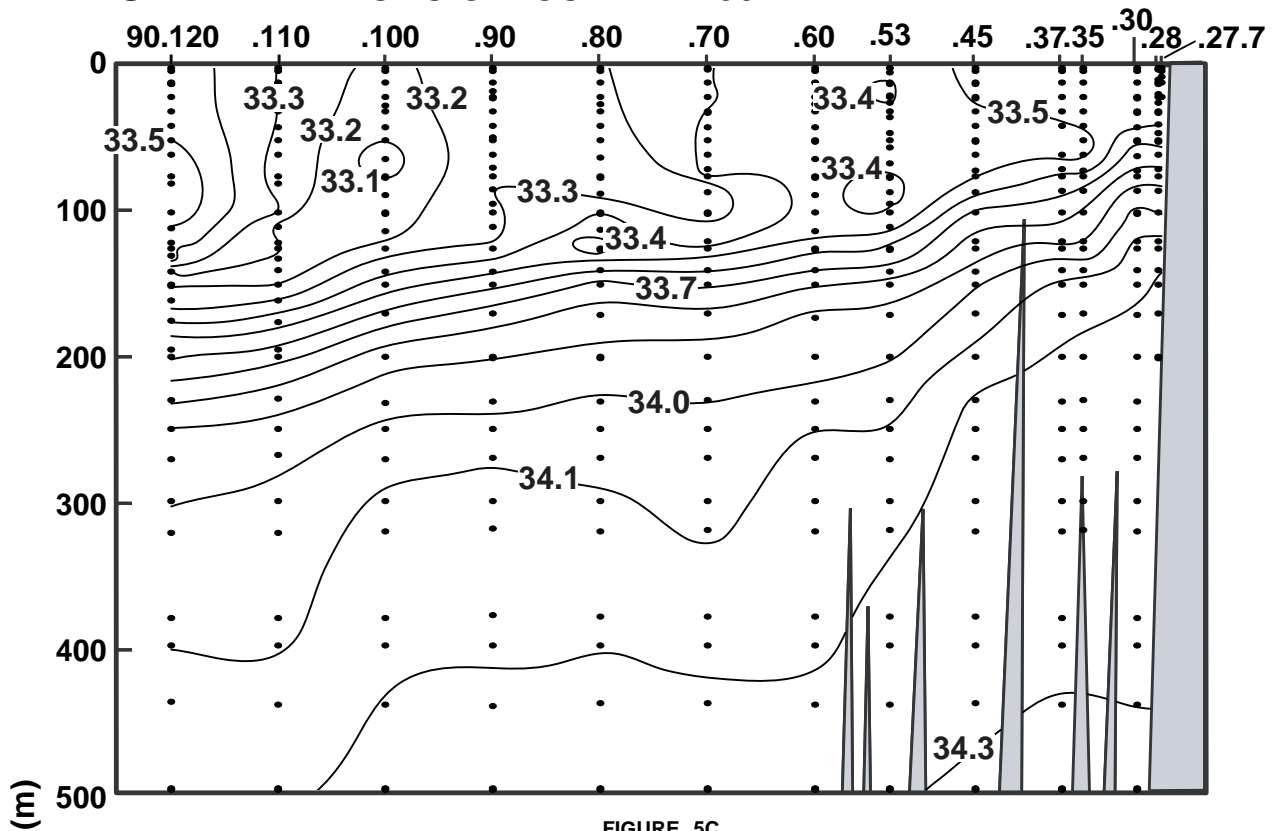

CALCOFI CRUISE 1604

4 - 7 April 2016

SALINITY ALONG CALCOFI LINE 90

FIGURE 5C

FIGURE 5D