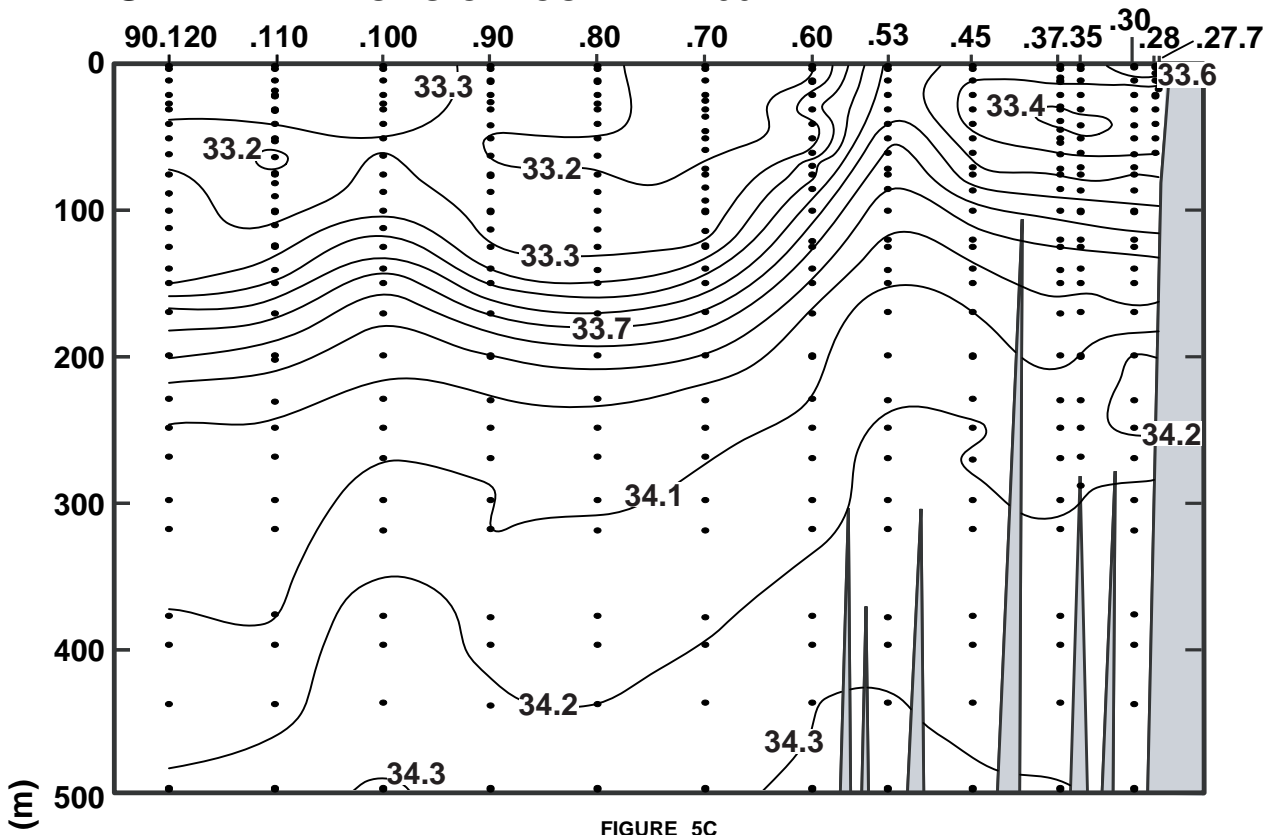

CALCOFI CRUISE 1607

13-17 July 2016

SALINITY ALONG CALCOFI LINE 90

FIGURE 5C

FIGURE 5D