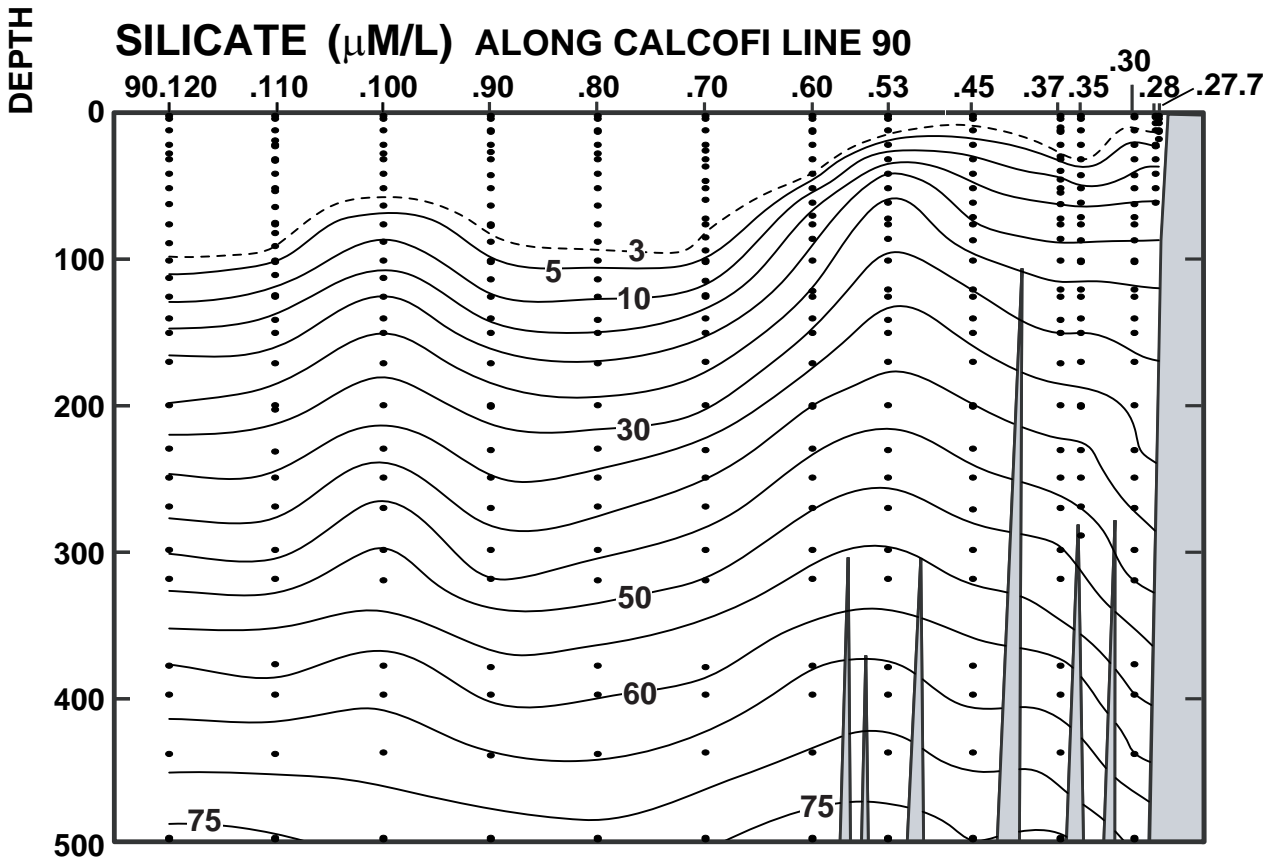

CALCOFI CRUISE 1607

13-17 July 2016

SALINITY ALONG CALCOFI LINE 90

FIGURE 5C

FIGURE 5D