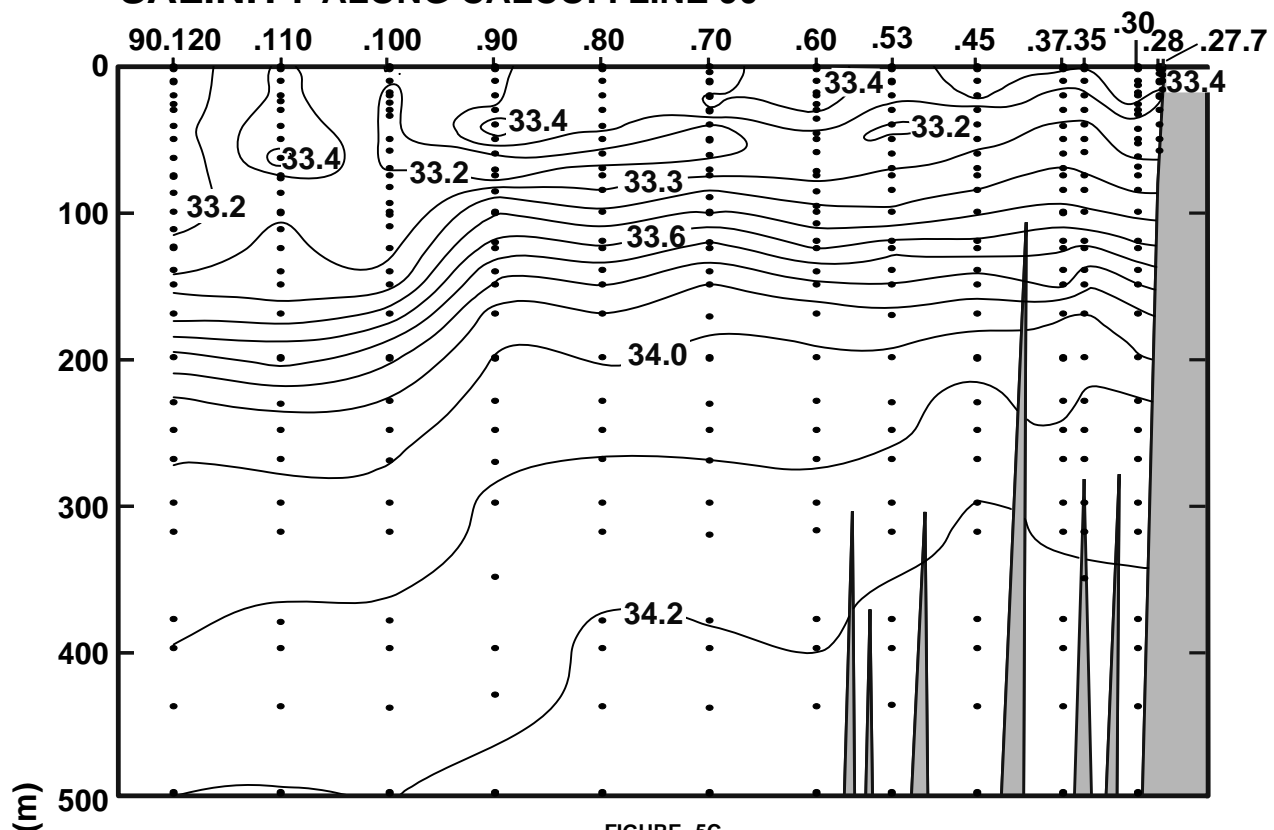

CALCOFI CRUISE 1611

6 - 22 November 2016

SALINITY ALONG CALCOFI LINE 90

FIGURE 5C

FIGURE 5D