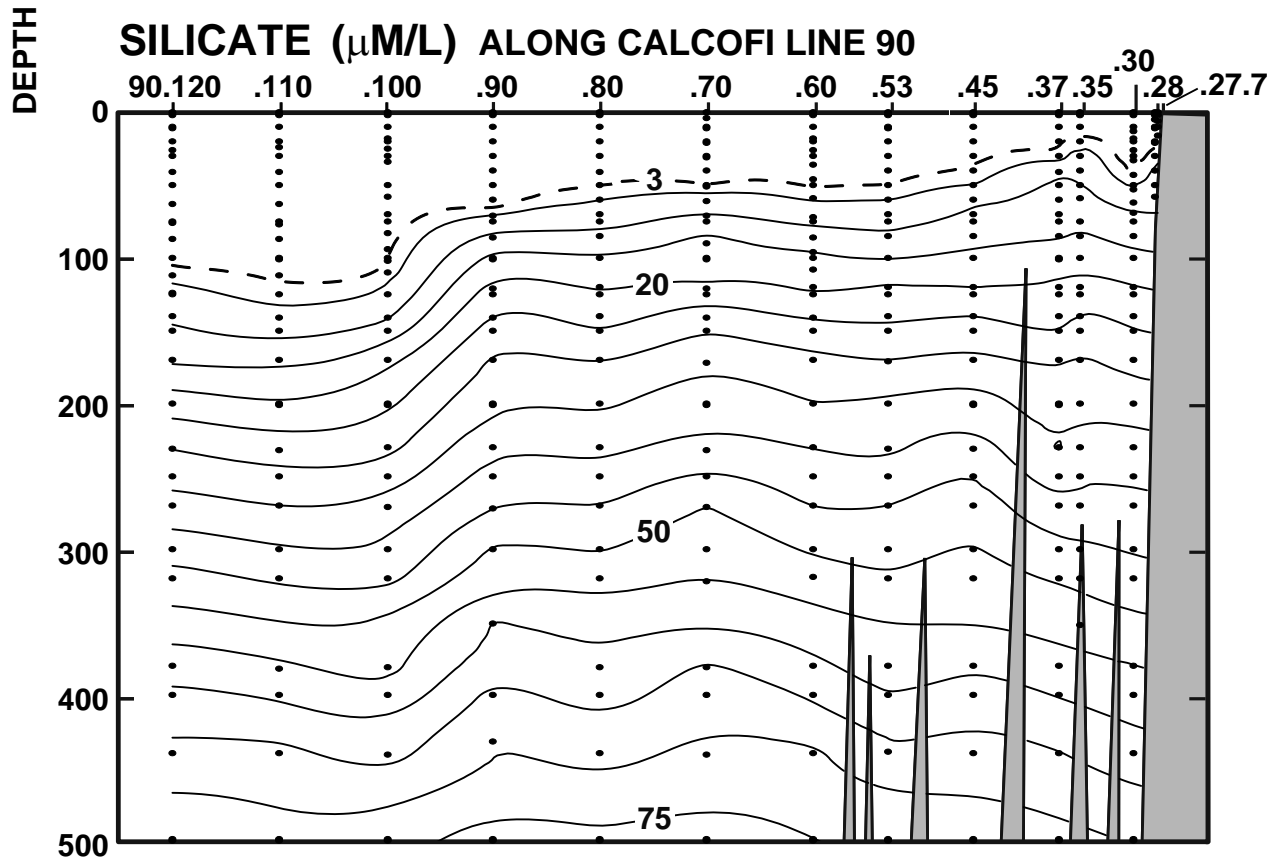

CALCOFI CRUISE 1611

6 - 22 November 2016

SALINITY ALONG CALCOFI LINE 90

FIGURE 5C

FIGURE 5D