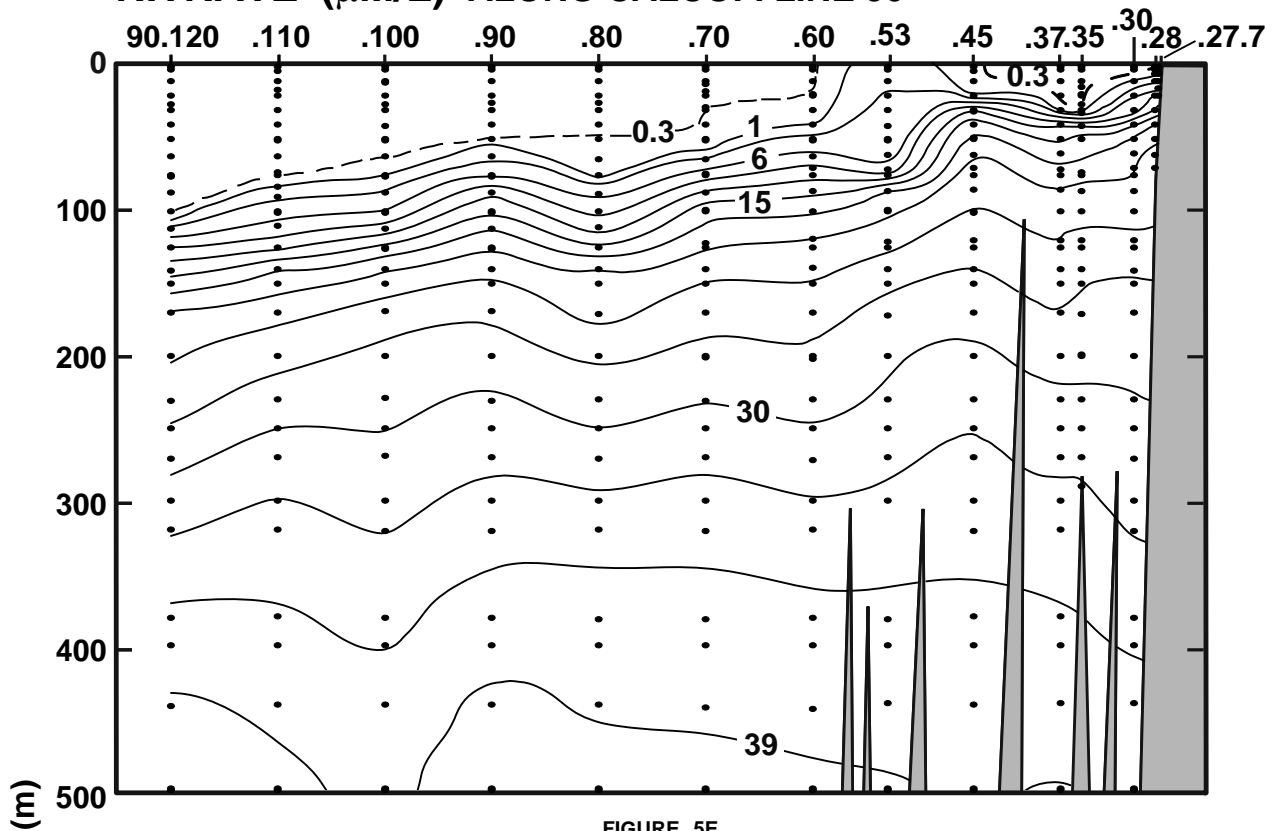

CALCOFI CRUISE 1704

2 - 5 April 2017

NITRATE ($\mu\text{M/L}$) ALONG CALCOFI LINE 90

FIGURE 5E

FIGURE 5F