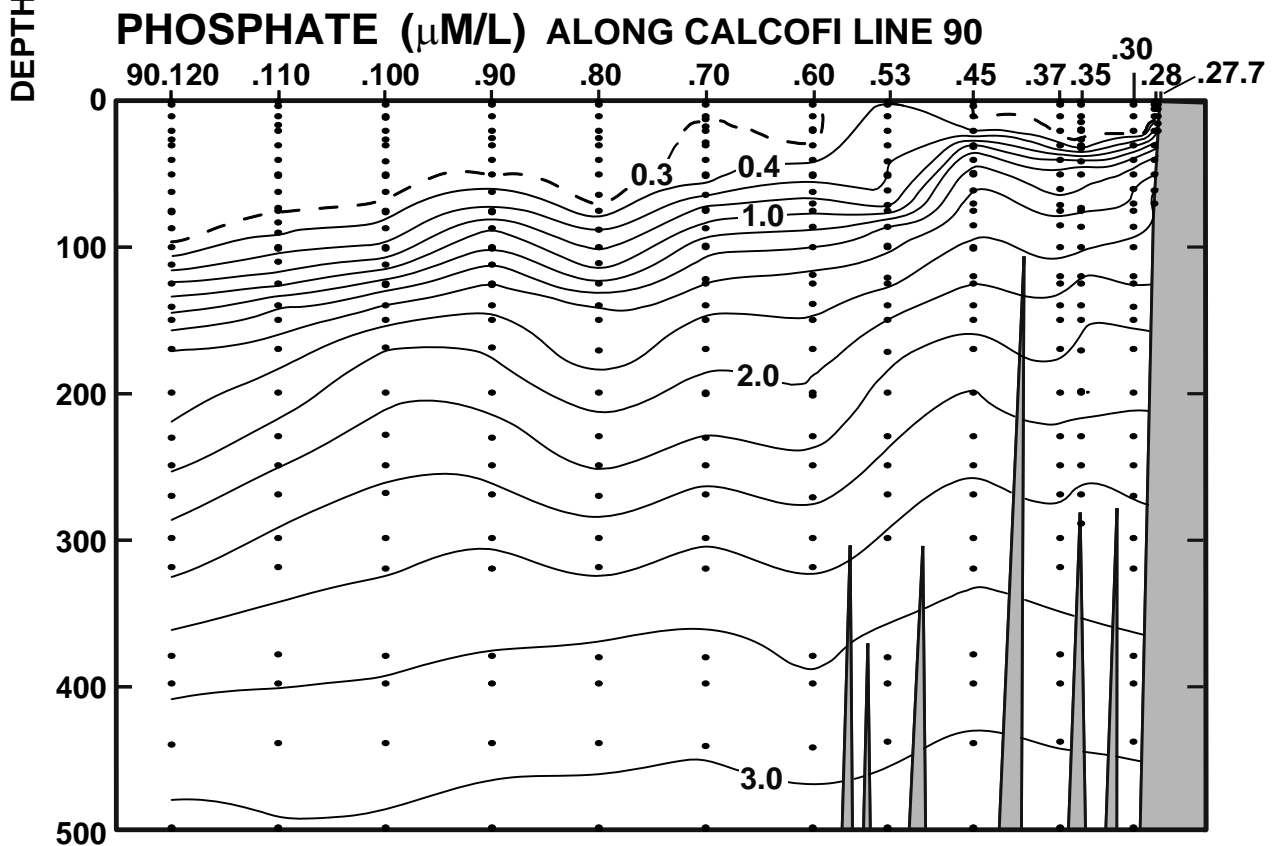

CALCOFI CRUISE 1704

2 - 5 April 2017

NITRATE ($\mu\text{M/L}$) ALONG CALCOFI LINE 90

FIGURE 5E

FIGURE 5F