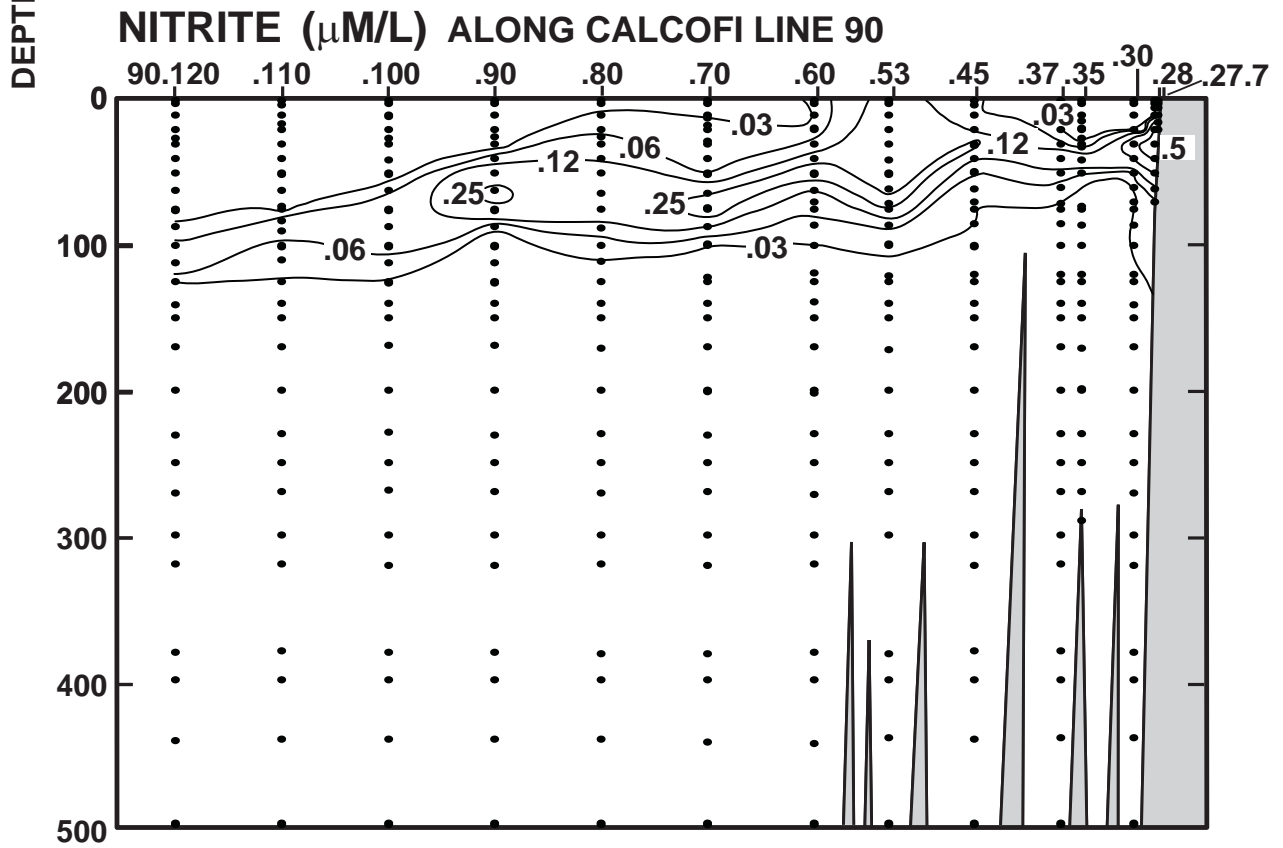

CALCOFI CRUISE 1704

2 - 5 April 2017

OXYGEN (mL/L) ALONG CALCOFI LINE 90

FIGURE 5I

FIGURE 5J