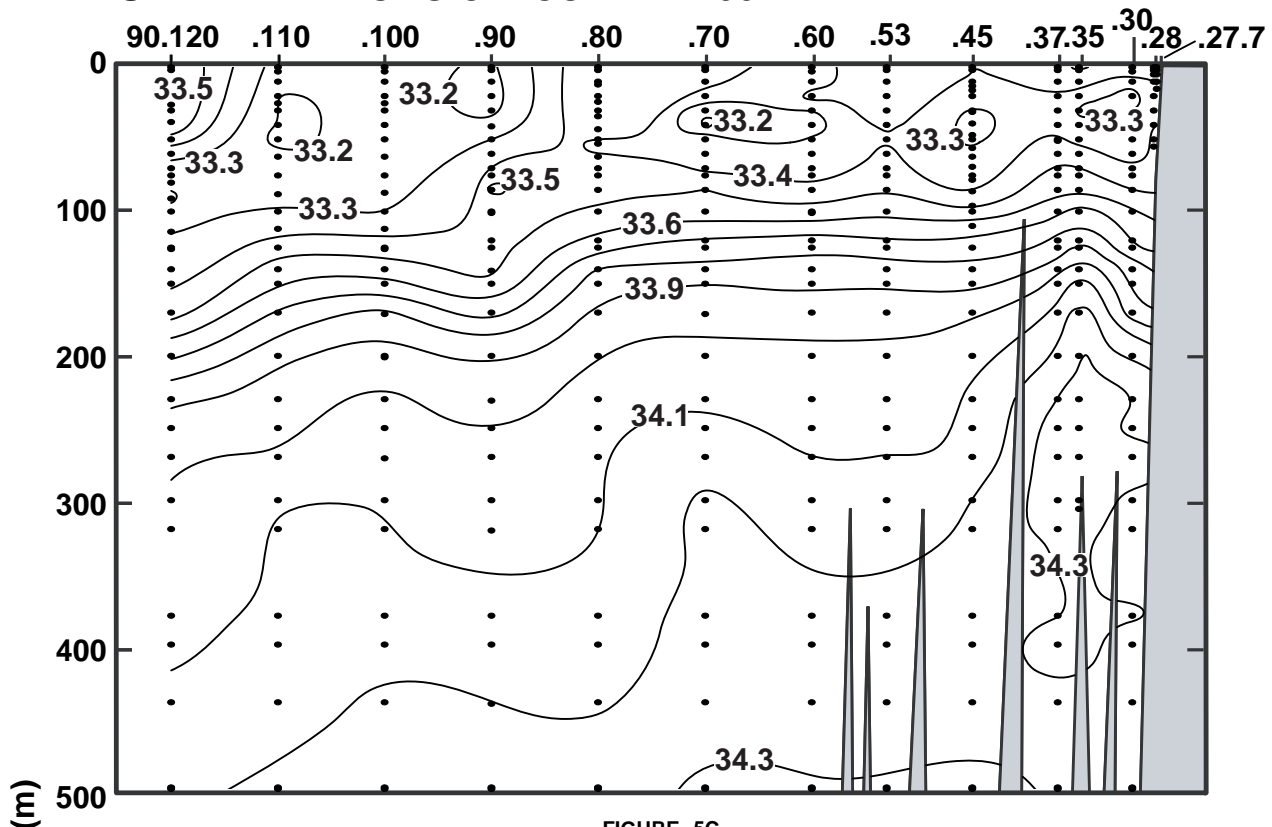

CALCOFI CRUISE 1708

4-7 August 2017

SALINITY ALONG CALCOFI LINE 90

FIGURE 5C

FIGURE 5D