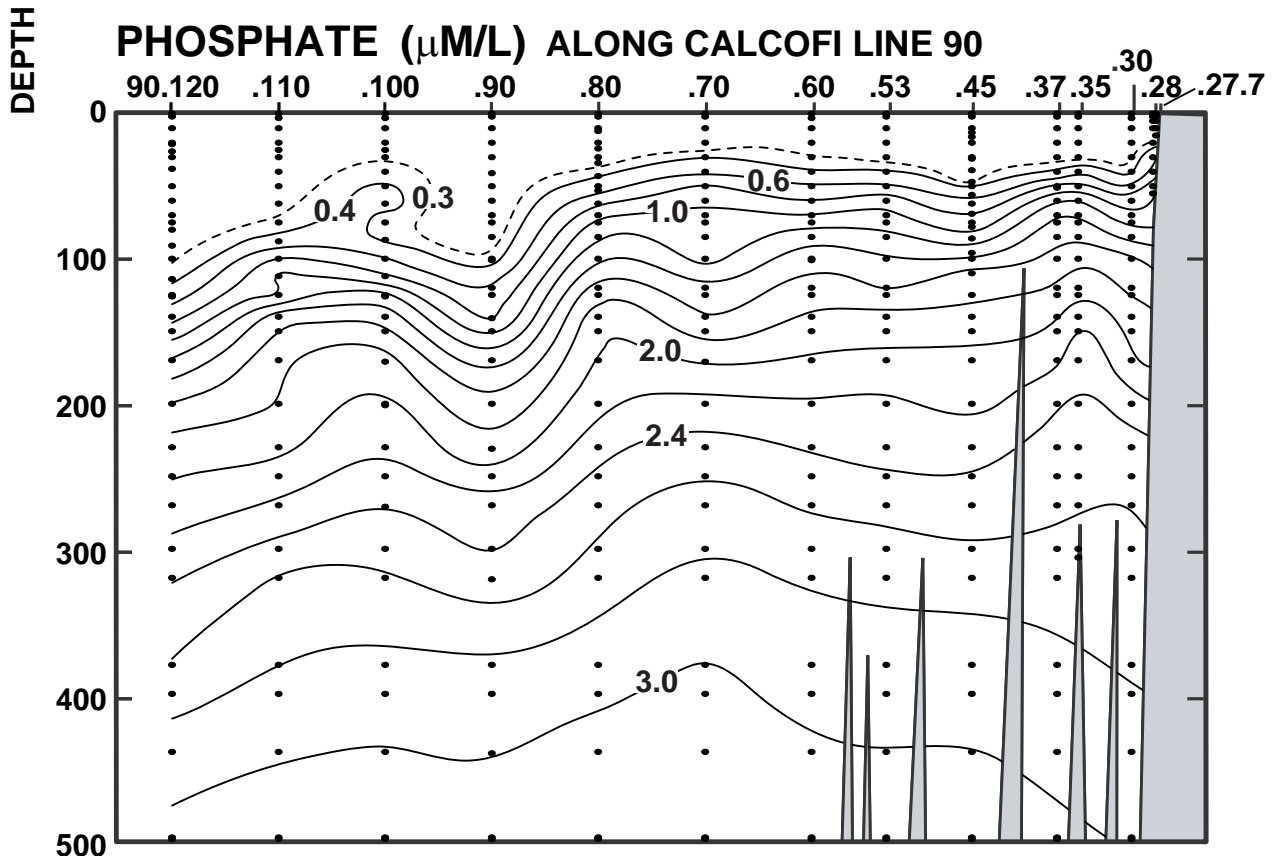

CALCOFI CRUISE 1708

4 - 7 August 2017

NITRATE ($\mu\text{M/L}$) ALONG CALCOFI LINE 90

FIGURE 5E

FIGURE 5F