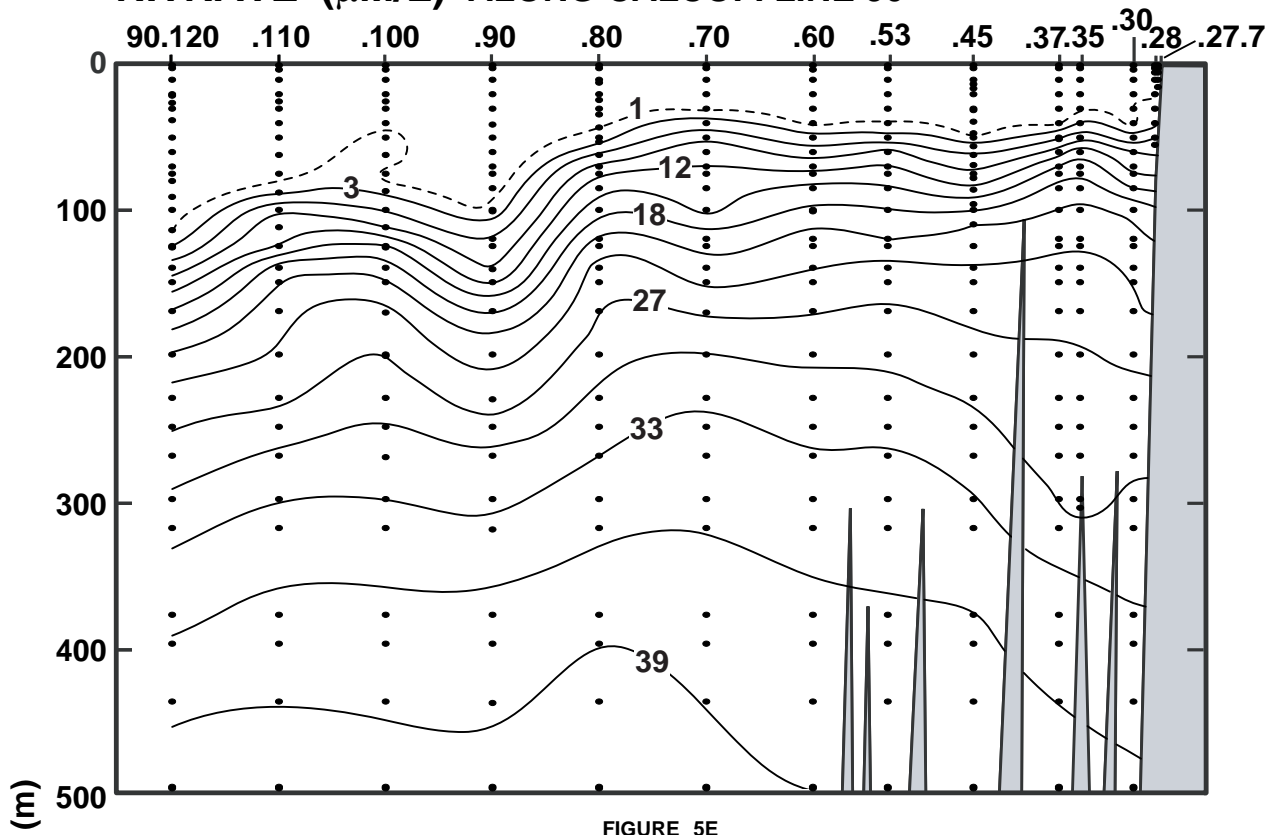

CALCOFI CRUISE 1708

4 - 7 August 2017

NITRATE ($\mu\text{M/L}$) ALONG CALCOFI LINE 90

FIGURE 5E

FIGURE 5F