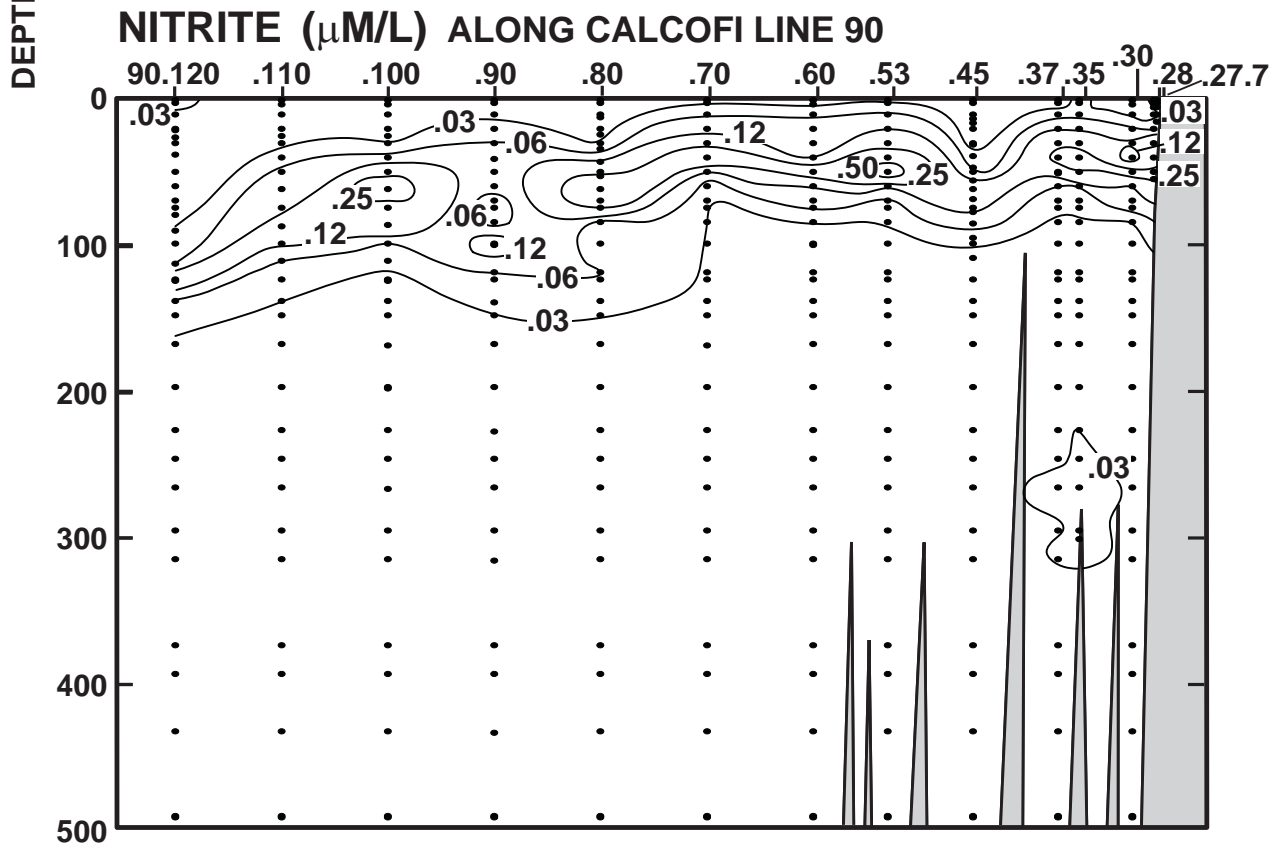

CALCOFI CRUISE 1708

4 - 7 August 2018

OXYGEN (mL/L) ALONG CALCOFI LINE 90

FIGURE 5I

FIGURE 5J