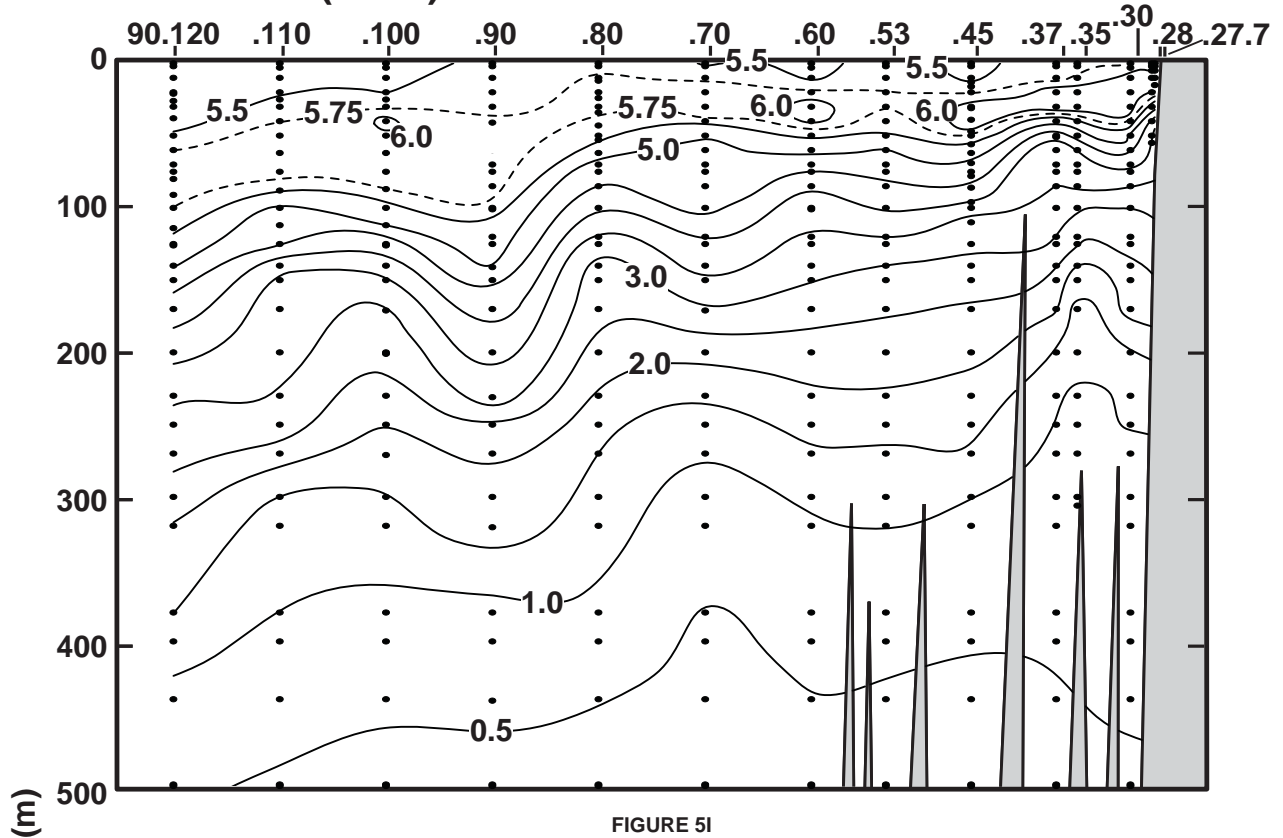

CALCOFI CRUISE 1708

4 - 7 August 2018

OXYGEN (mL/L) ALONG CALCOFI LINE 90

FIGURE 5I

FIGURE 5J