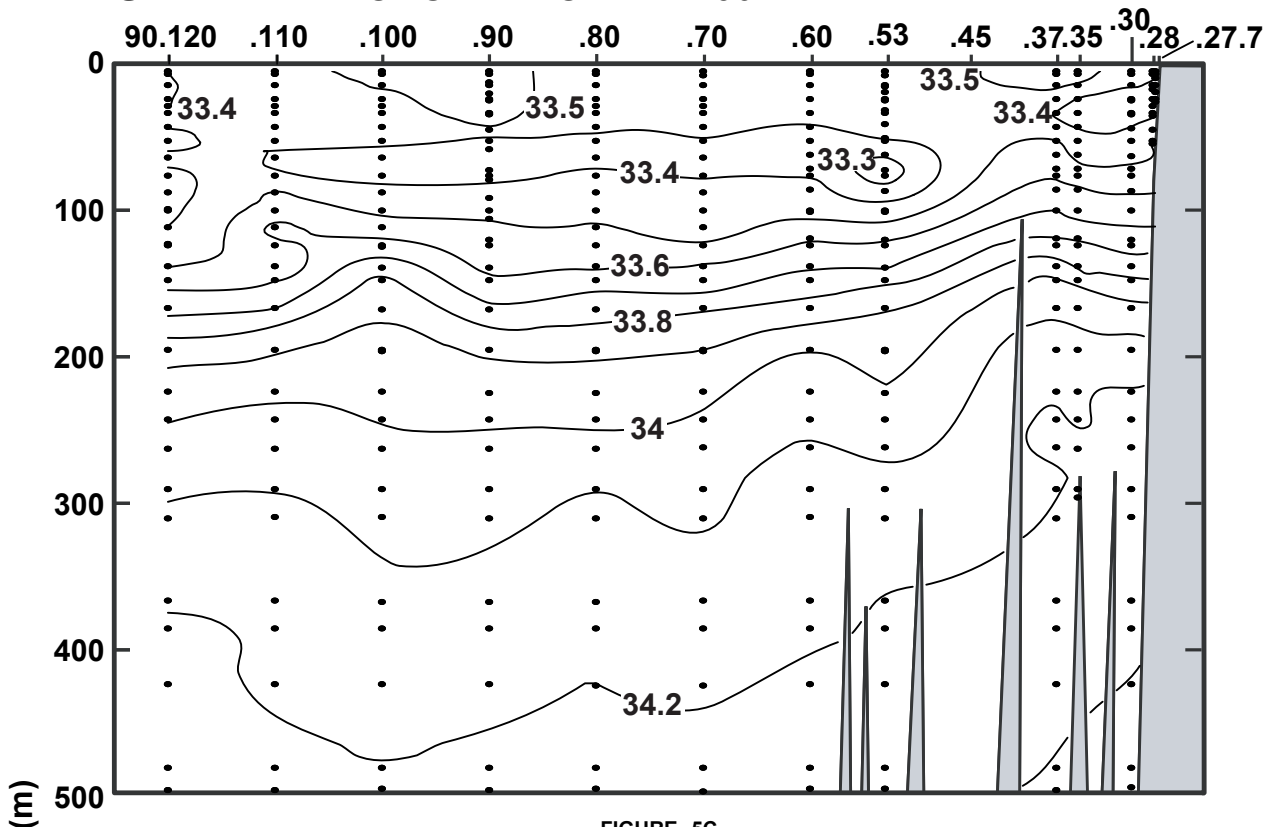

CALCOFI CRUISE 1711

12 - 15 November 2017

SALINITY ALONG CALCOFI LINE 90

FIGURE 5C

FIGURE 5D