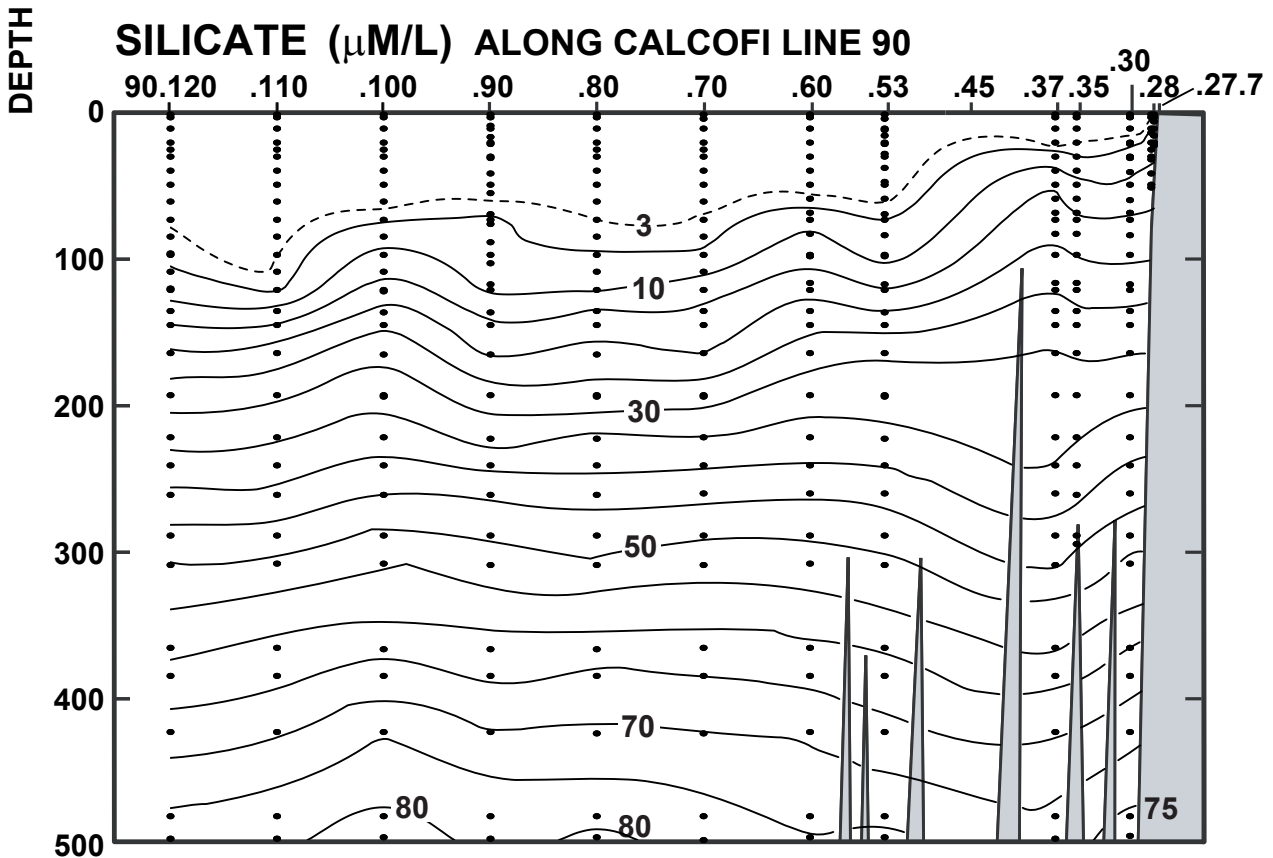

CALCOFI CRUISE 1711

12 - 15 November 2017

SALINITY ALONG CALCOFI LINE 90

FIGURE 5C

FIGURE 5D