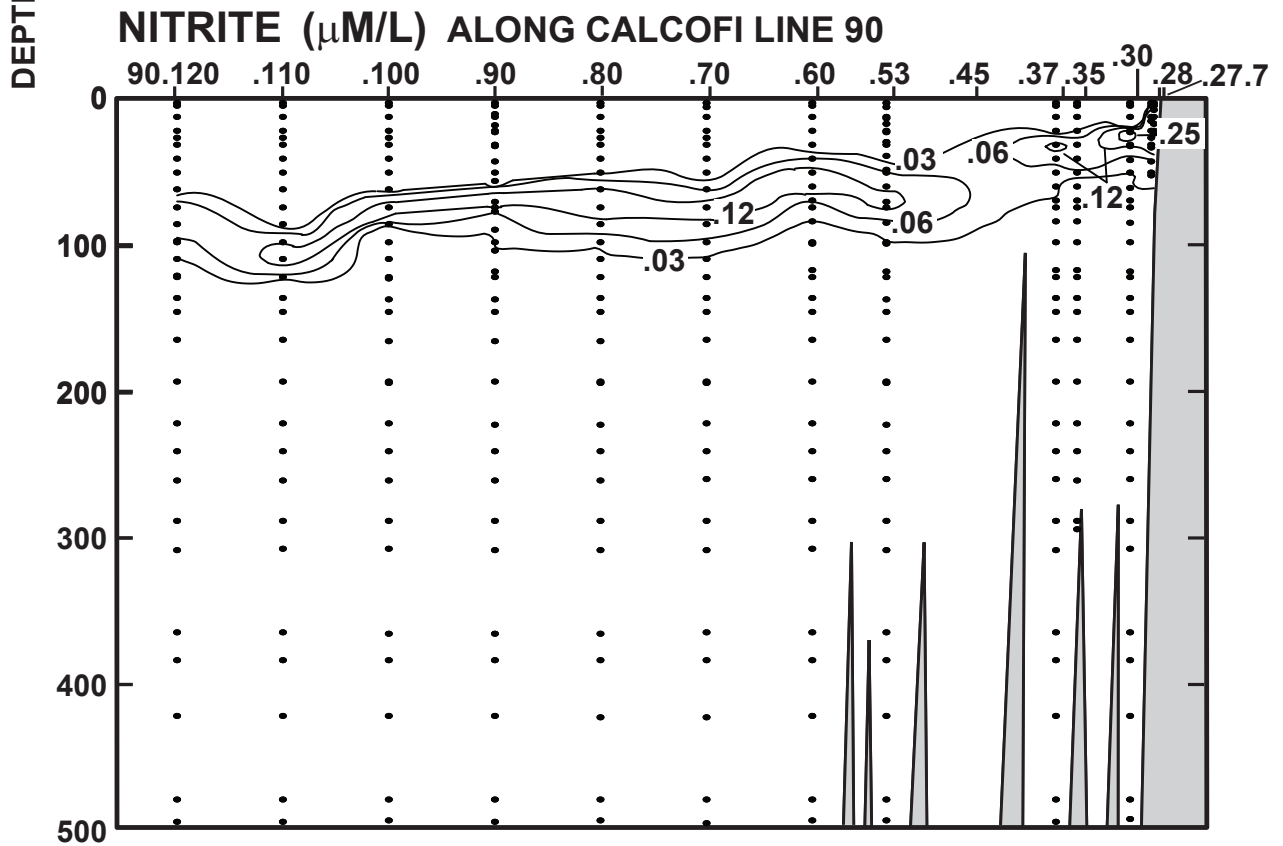

CALCOFI CRUISE 1711

12 - 15 November 2017

OXYGEN (mL/L) ALONG CALCOFI LINE 90

FIGURE 5I

FIGURE 5J