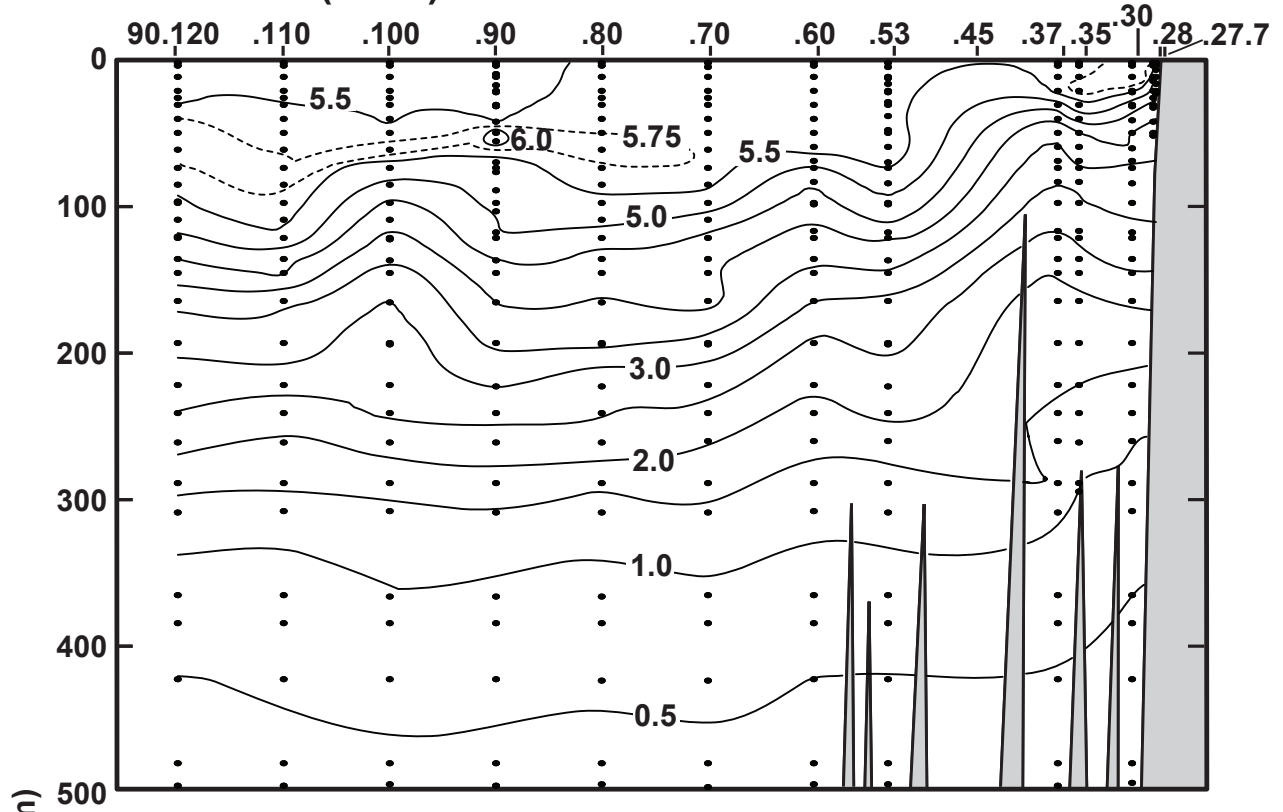

CALCOFI CRUISE 1711

12 - 15 November 2017

OXYGEN (mL/L) ALONG CALCOFI LINE 90

FIGURE 5I

FIGURE 5J