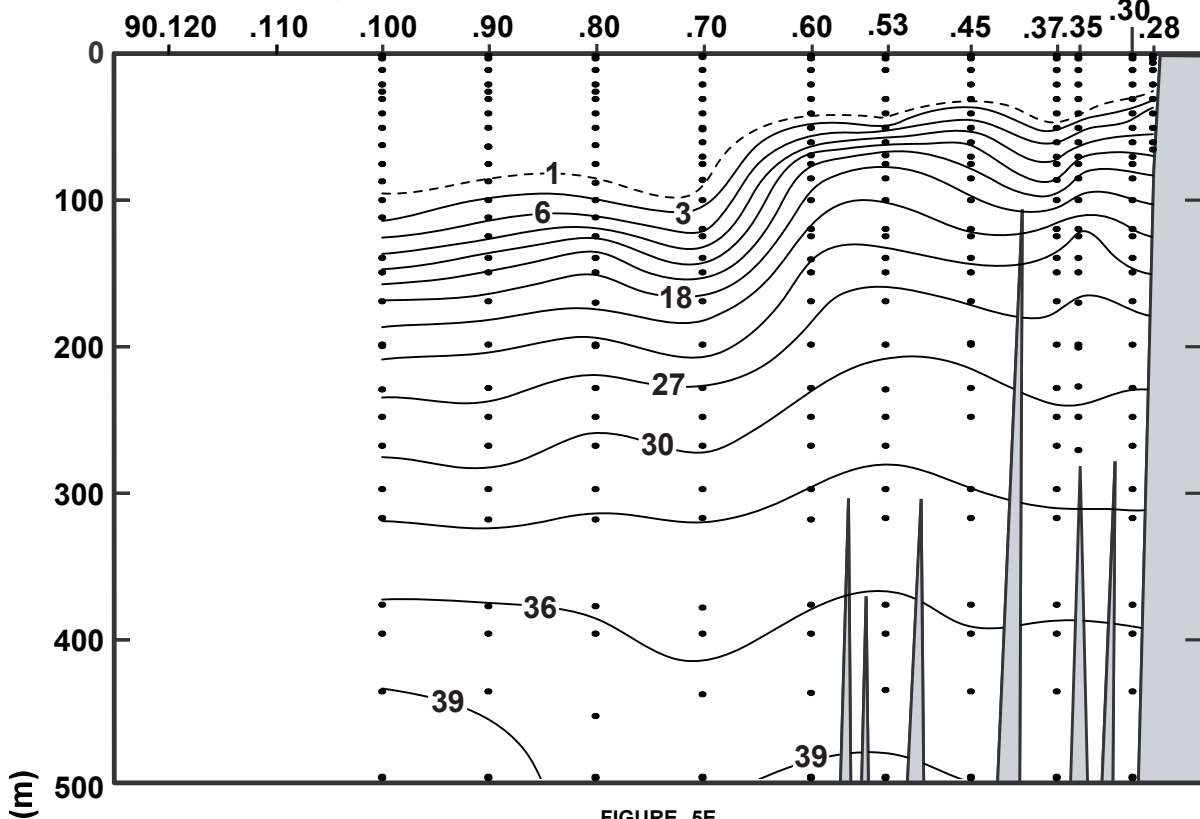

CALCOFI CRUISE 1802

1 - 4 February 2018

NITRATE ($\mu\text{M/L}$) ALONG CALCOFI LINE 90

FIGURE 5E

FIGURE 5F