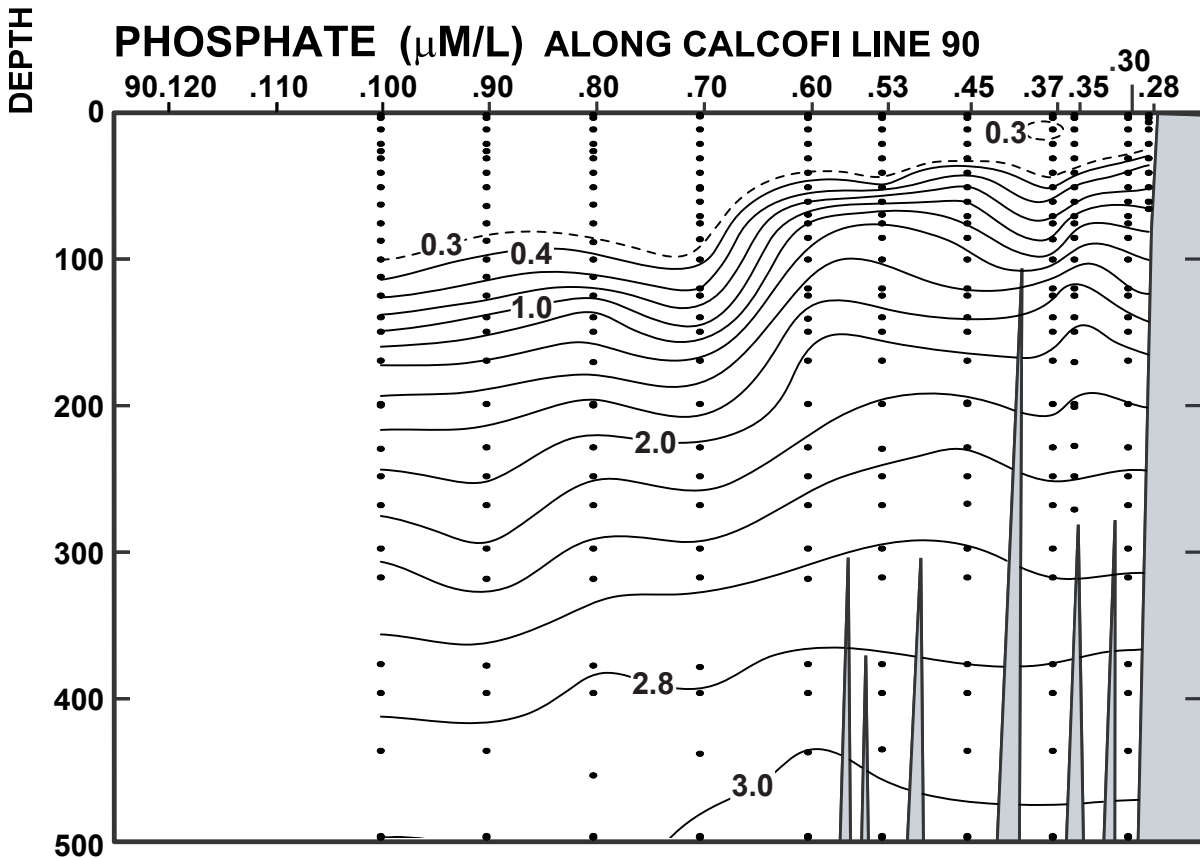

CALCOFI CRUISE 1802

1 - 4 February 2018

NITRATE ($\mu\text{M/L}$) ALONG CALCOFI LINE 90

FIGURE 5E

FIGURE 5F