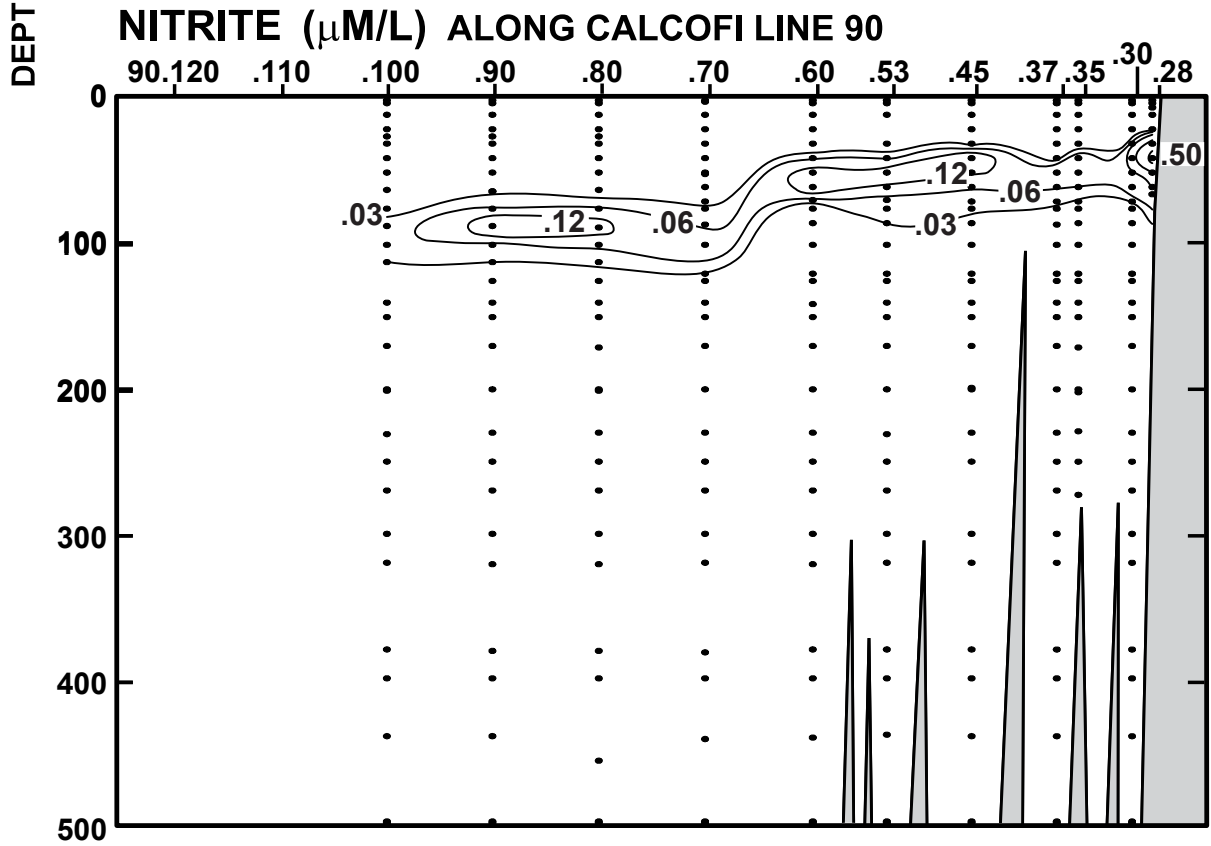

CALCOFI CRUISE 1802

1 - 4 February 2018

OXYGEN (mL/L) ALONG CALCOFI LINE 90

FIGURE 5I

FIGURE 5J