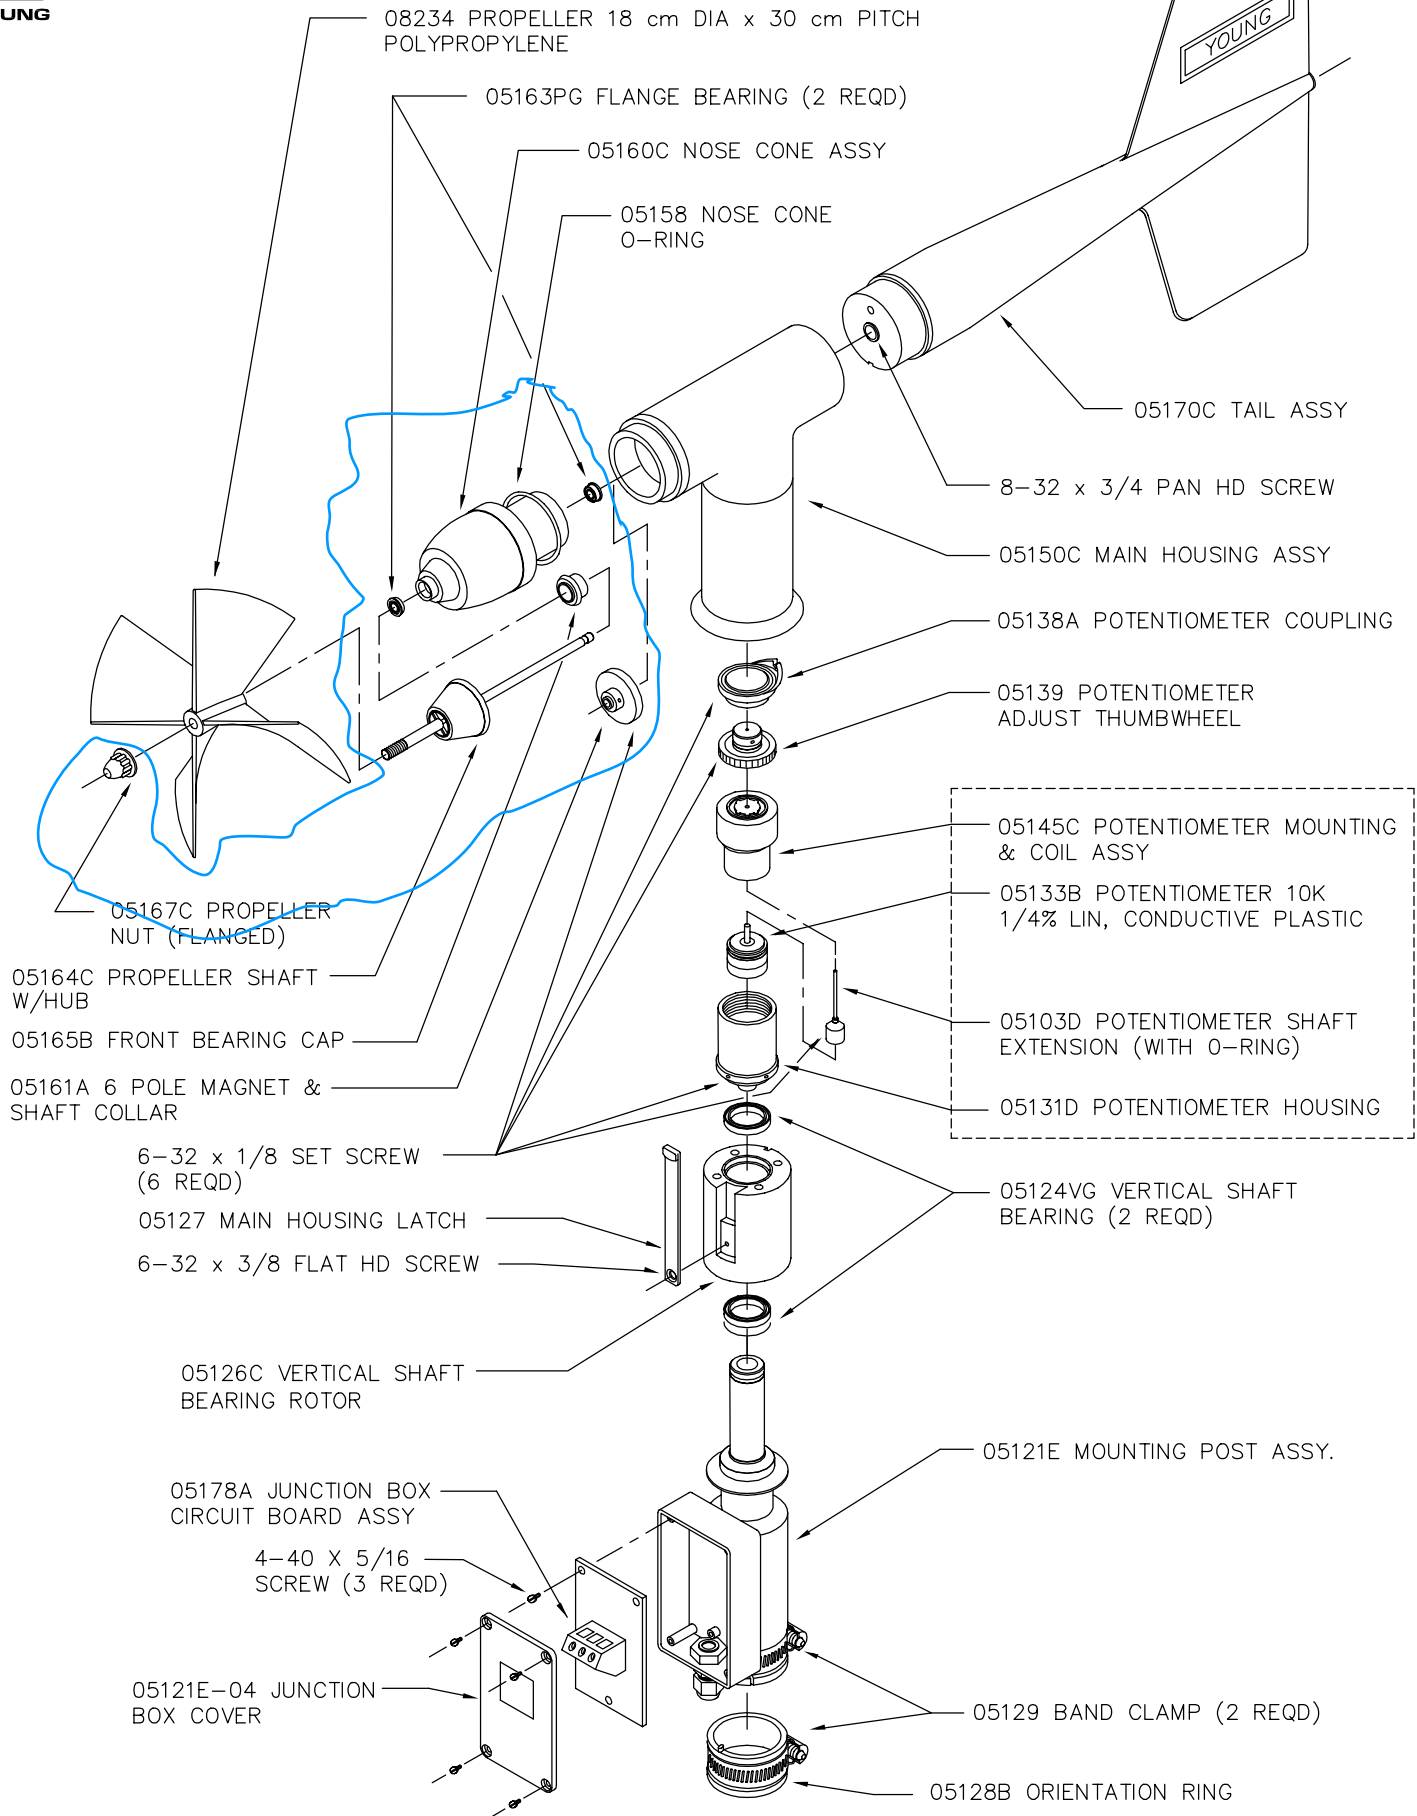

MODEL 05103 WIND MONITOR

MODEL 05103 WIND MONITOR	DWG A	PRD 02-98
GENERAL ASSEMBLY & REPLACEMENT PARTS	DWN KL	DWG 02-98
	CHK <i>S.C.</i>	E05103
R.M. YOUNG CO. TRAVERSE CITY, MI 49686 U.S.A. 231-946-3980		