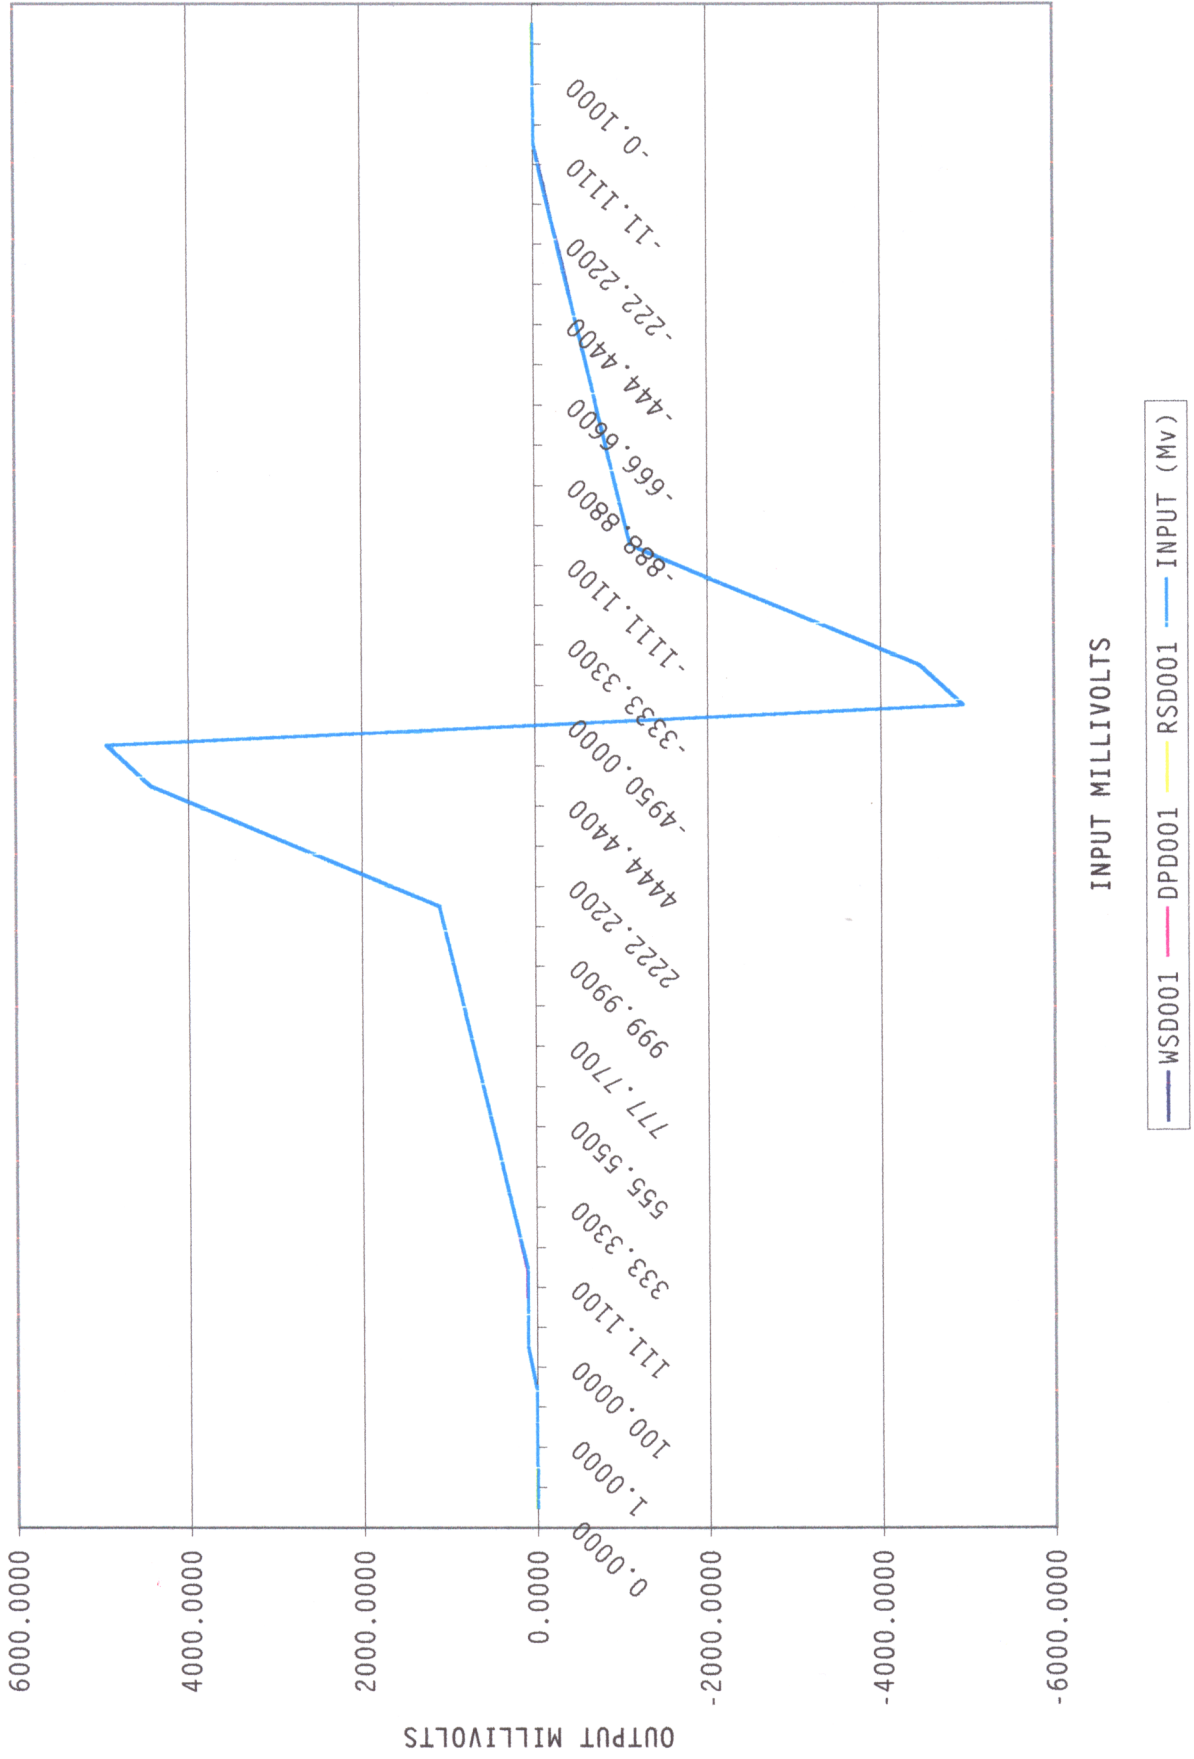

DOG HOUSE MODULE CHECK