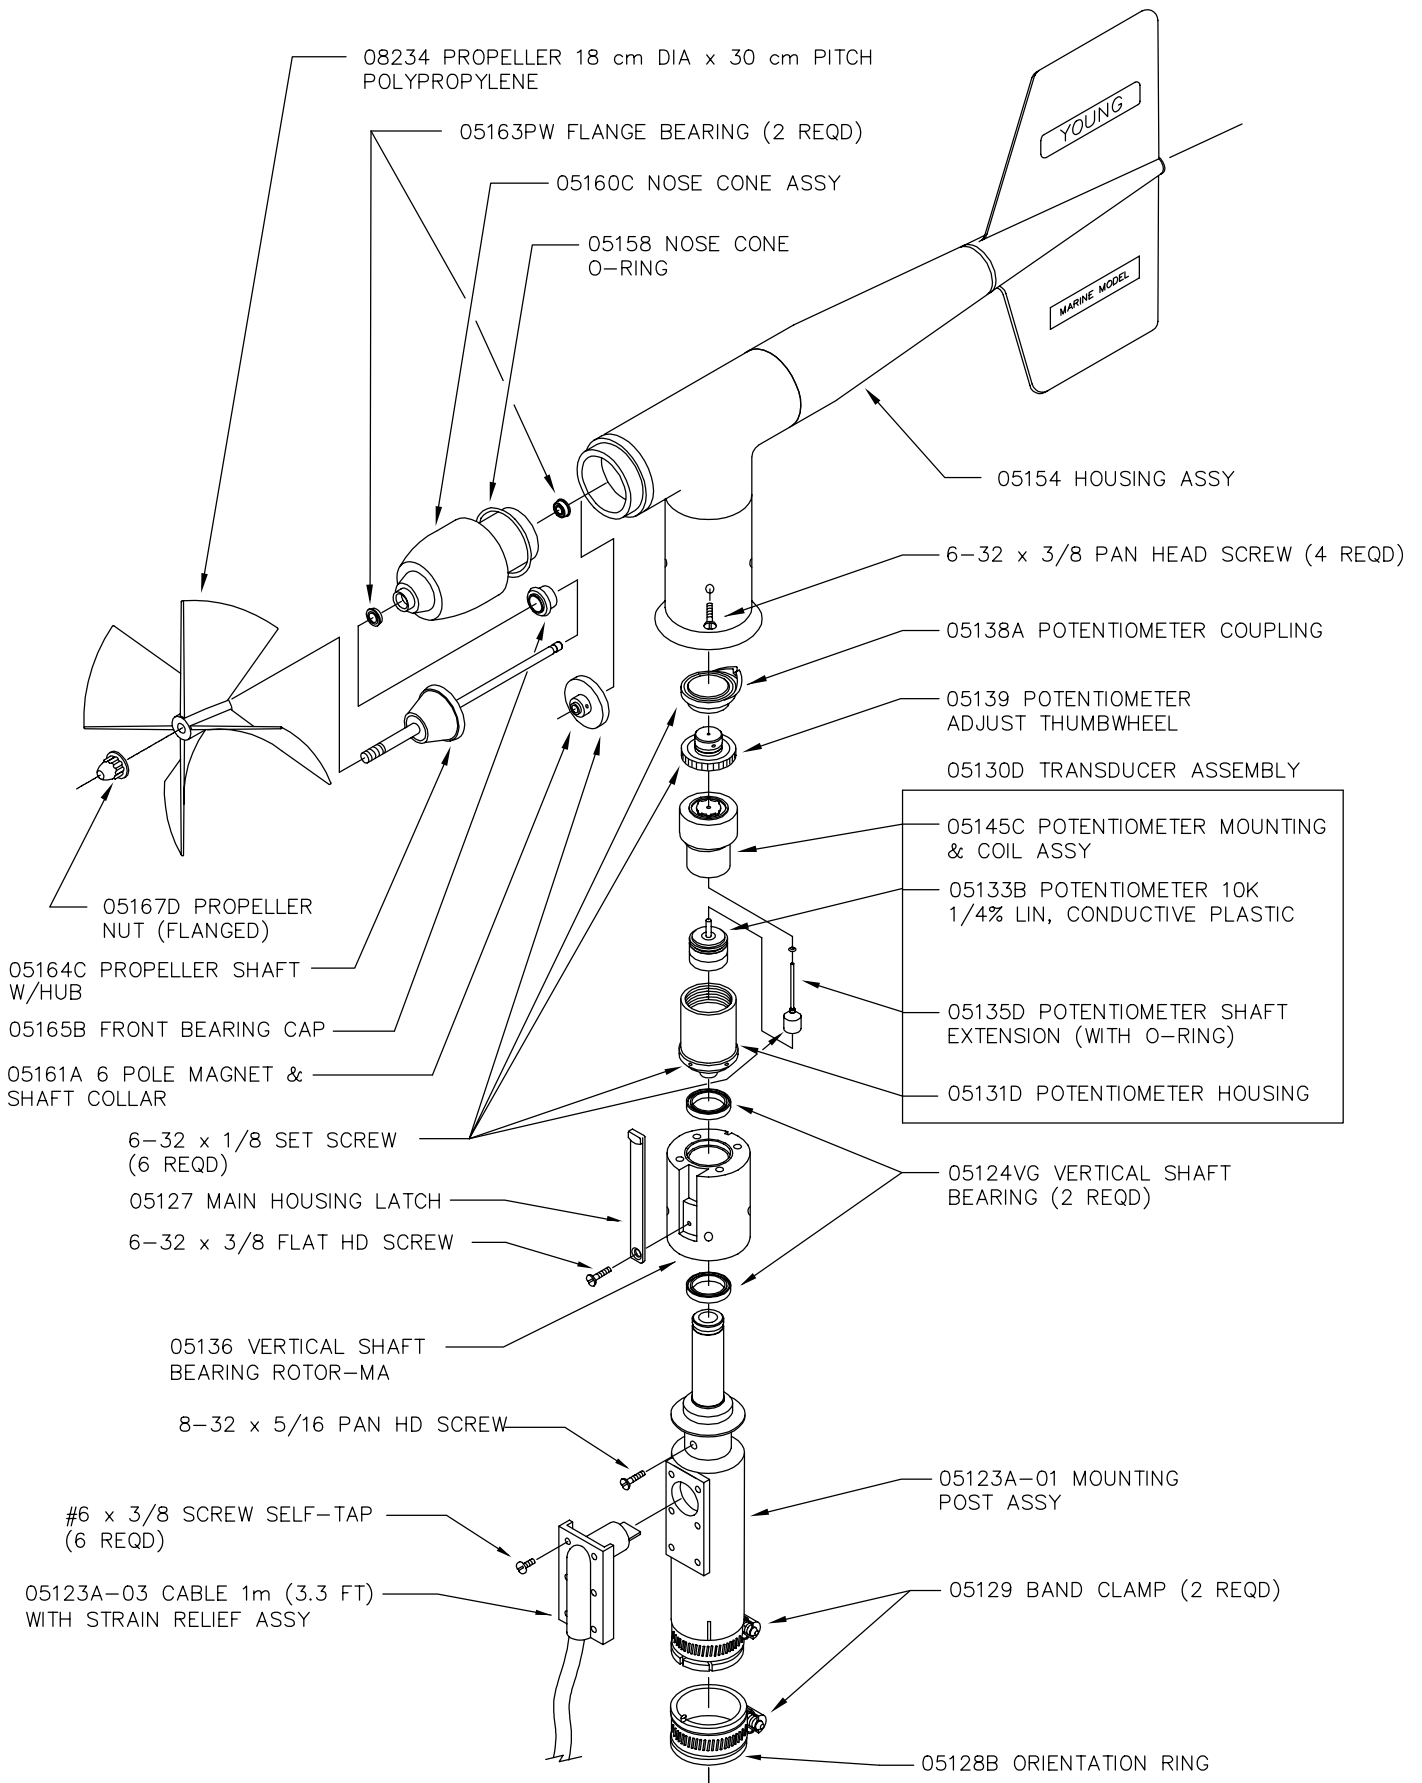

MODEL 05106 WIND MONITOR-MA  
MARINE MODEL

MODEL 05106 WIND MONITOR-MA	DWG B	PRD 01-94
MARINE MODEL	DWN JMT	DWG 10-01
GENERAL ASSY & REPLACEMENT PARTS	CHK <i>S.C.</i>	E05106
R.M. YOUNG CO. TRAVERSE CITY, MI 49686 U.S.A. 231-946-3980		