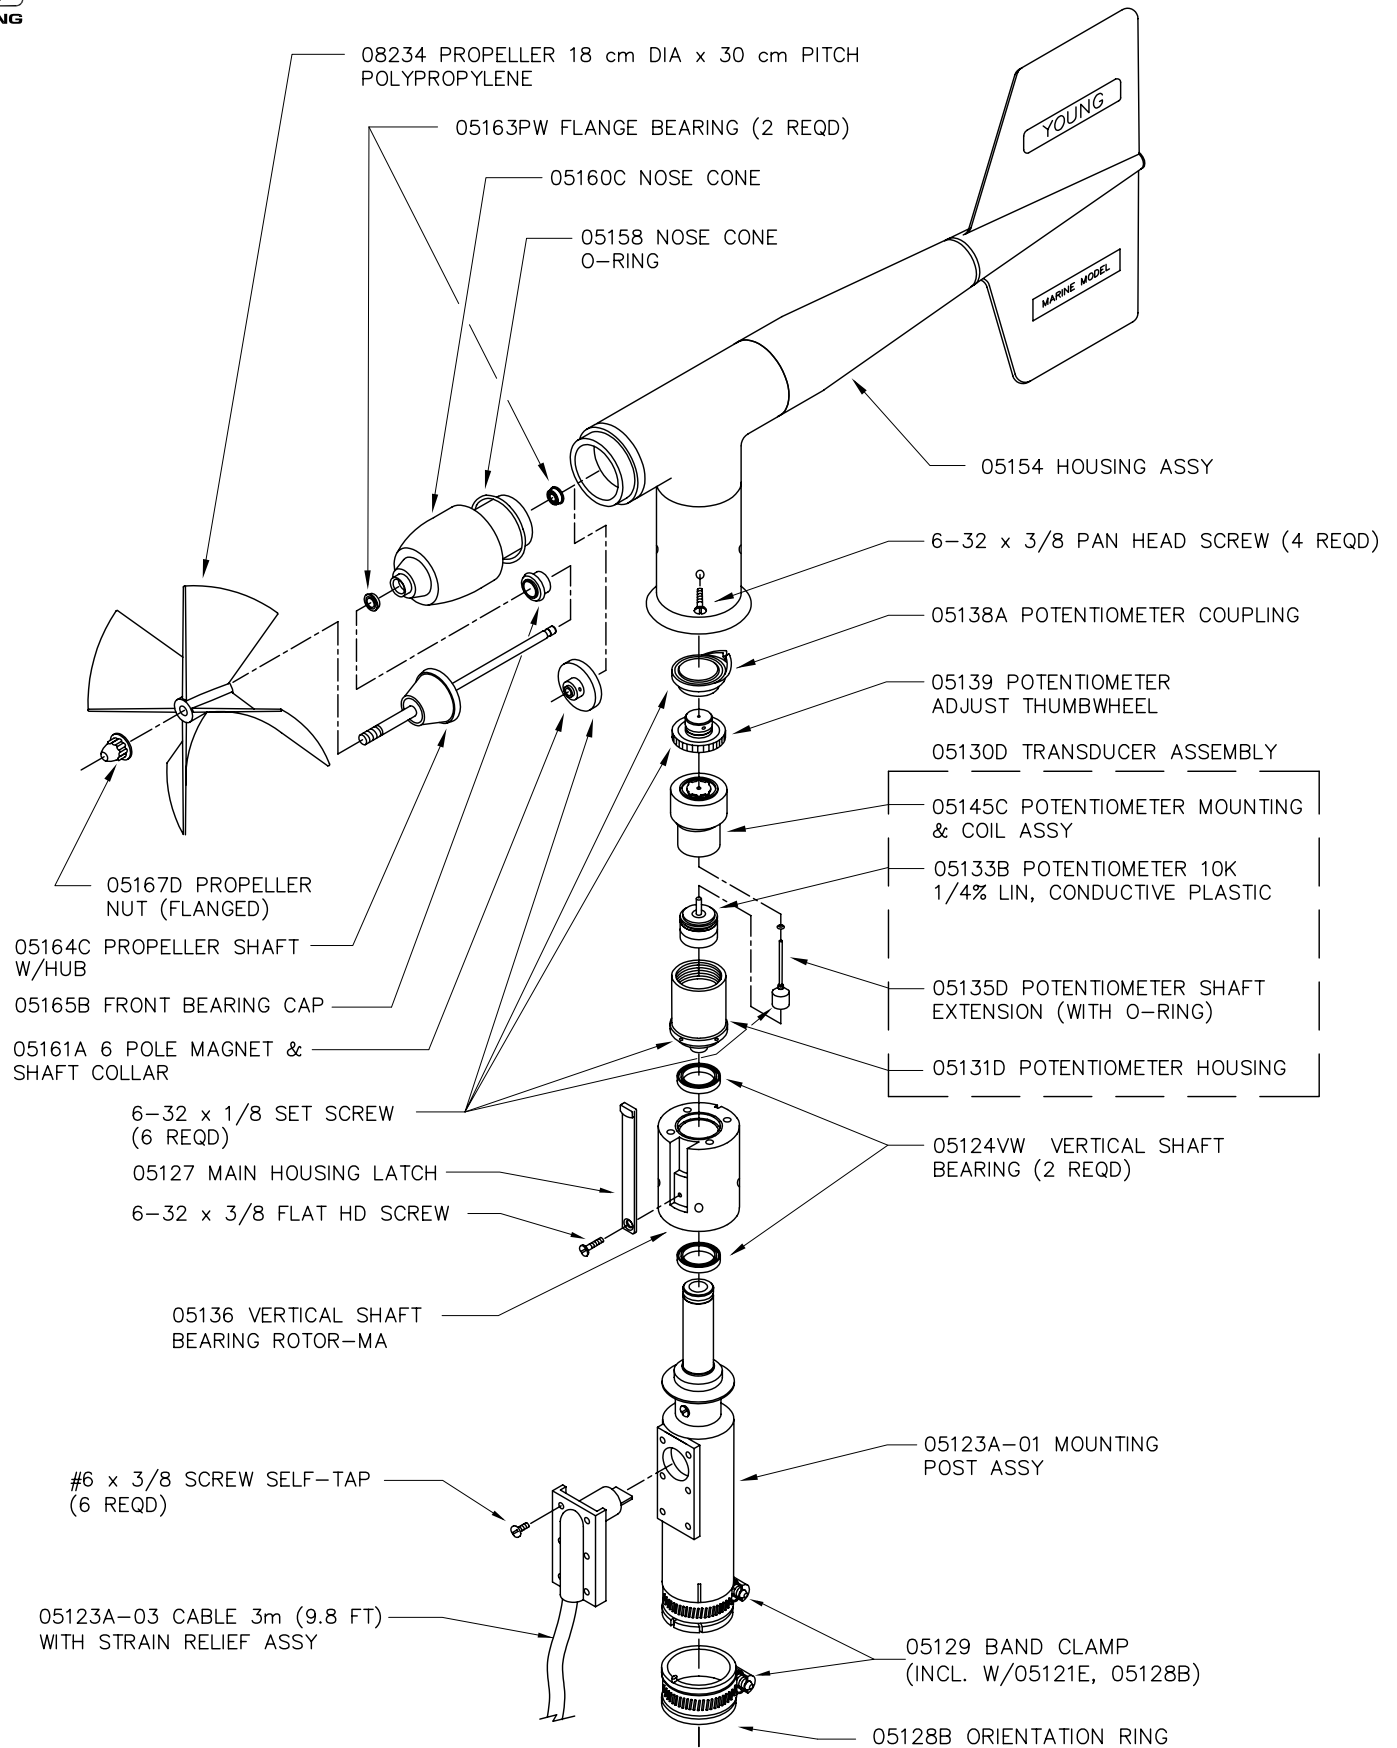

MODEL 05106,05106-10 WIND MONITOR-MA
MARINE MODEL

MODEL 05106 WIND MONITOR-MA	DWG D	PRD 01/94
MARINE MODEL	DWN JMT	DWN 12/05
GENERAL ASSY & REPLACEMENT PARTS	CHK Y.C.	E05106(D)CSC
R.M. YOUNG CO. TRAVERSE CITY, MI 49686 U.S.A. 231-946-3980		